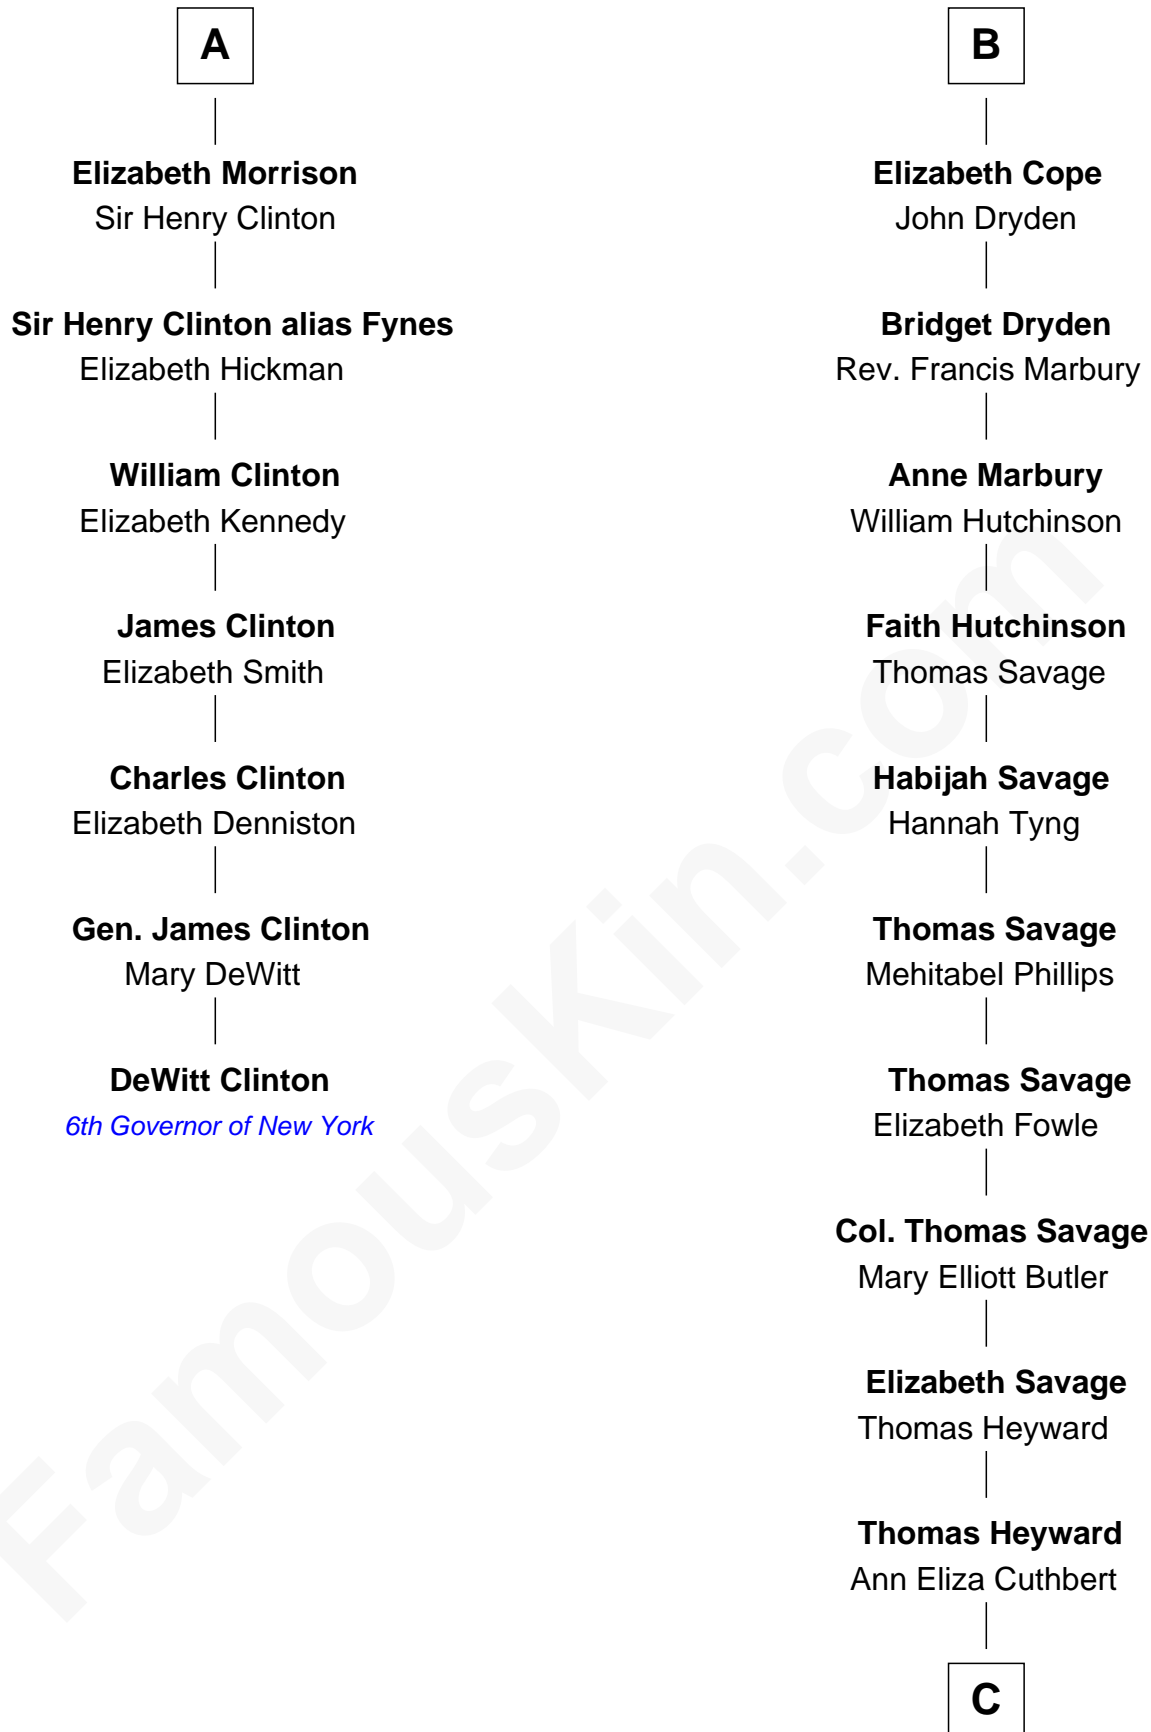

# FamousKin.com Relationship Chart of

**DeWitt Clinton**

*6th Governor of New York*

13th cousin 7 times removed of

**DuBose Heyward**

*Author of Porgy (Porgy & Bess)*

**C**

**Thomas Savage Heyward**

Georgianna Hasell

**Thomas Savage Heyward**

Louisa Watkins

**Edwin Watkins Heyward**

Jane Screven DuBose

**DuBose Heyward**

*American Novelist*

FamousKin.com