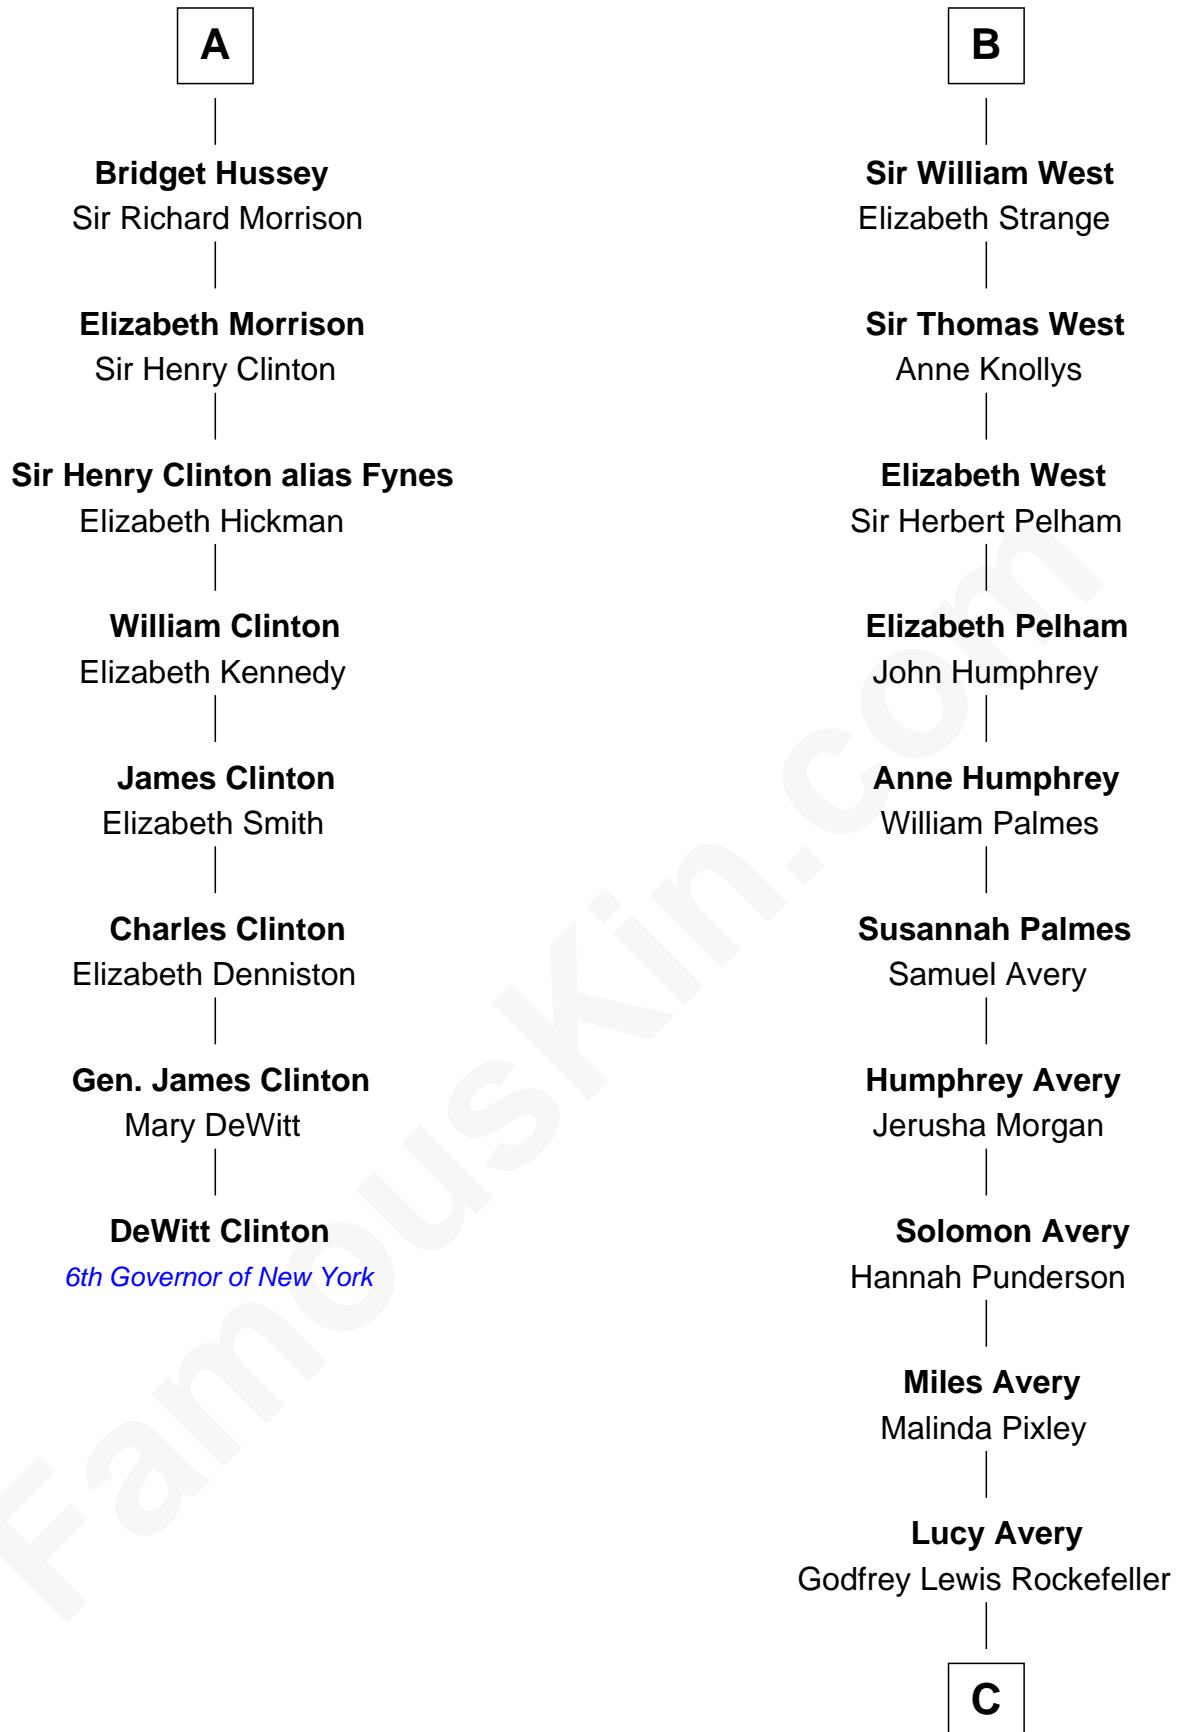

FamousKin.com

Relationship Chart of

DeWitt Clinton

6th Governor of New York

14th cousin 4 times removed of

John D. Rockefeller

Founder of the Standard Oil Company

Henry Plantagenet
Maud de Chaworth

Henry of Lancaster
Isabella de Beaumont

Joan of Lancaster
John de Mowbray

Blanche of Lancaster
John of Gaunt

Eleanor Mowbray
Roger de la Warre

Elizabeth of Lancaster
John de Holand

Joan de la Warre
Sir Thomas West

Constance de Holand
Sir John Grey

Sir Reynold West
Margaret Thorley

Sir Edmund Grey
Katherine Percy

Sir Richard West
Katherine Hungerford

George Grey
Catherine Herbert

Sir Thomas West
Eleanor Copley

Anne Grey
Sir John Hussey

Sir George West
Elizabeth Morton

A

B

C

|
William Avery Rockefeller

Eliza Davison

|
John D. Rockefeller

Founder of the Standard Oil Company