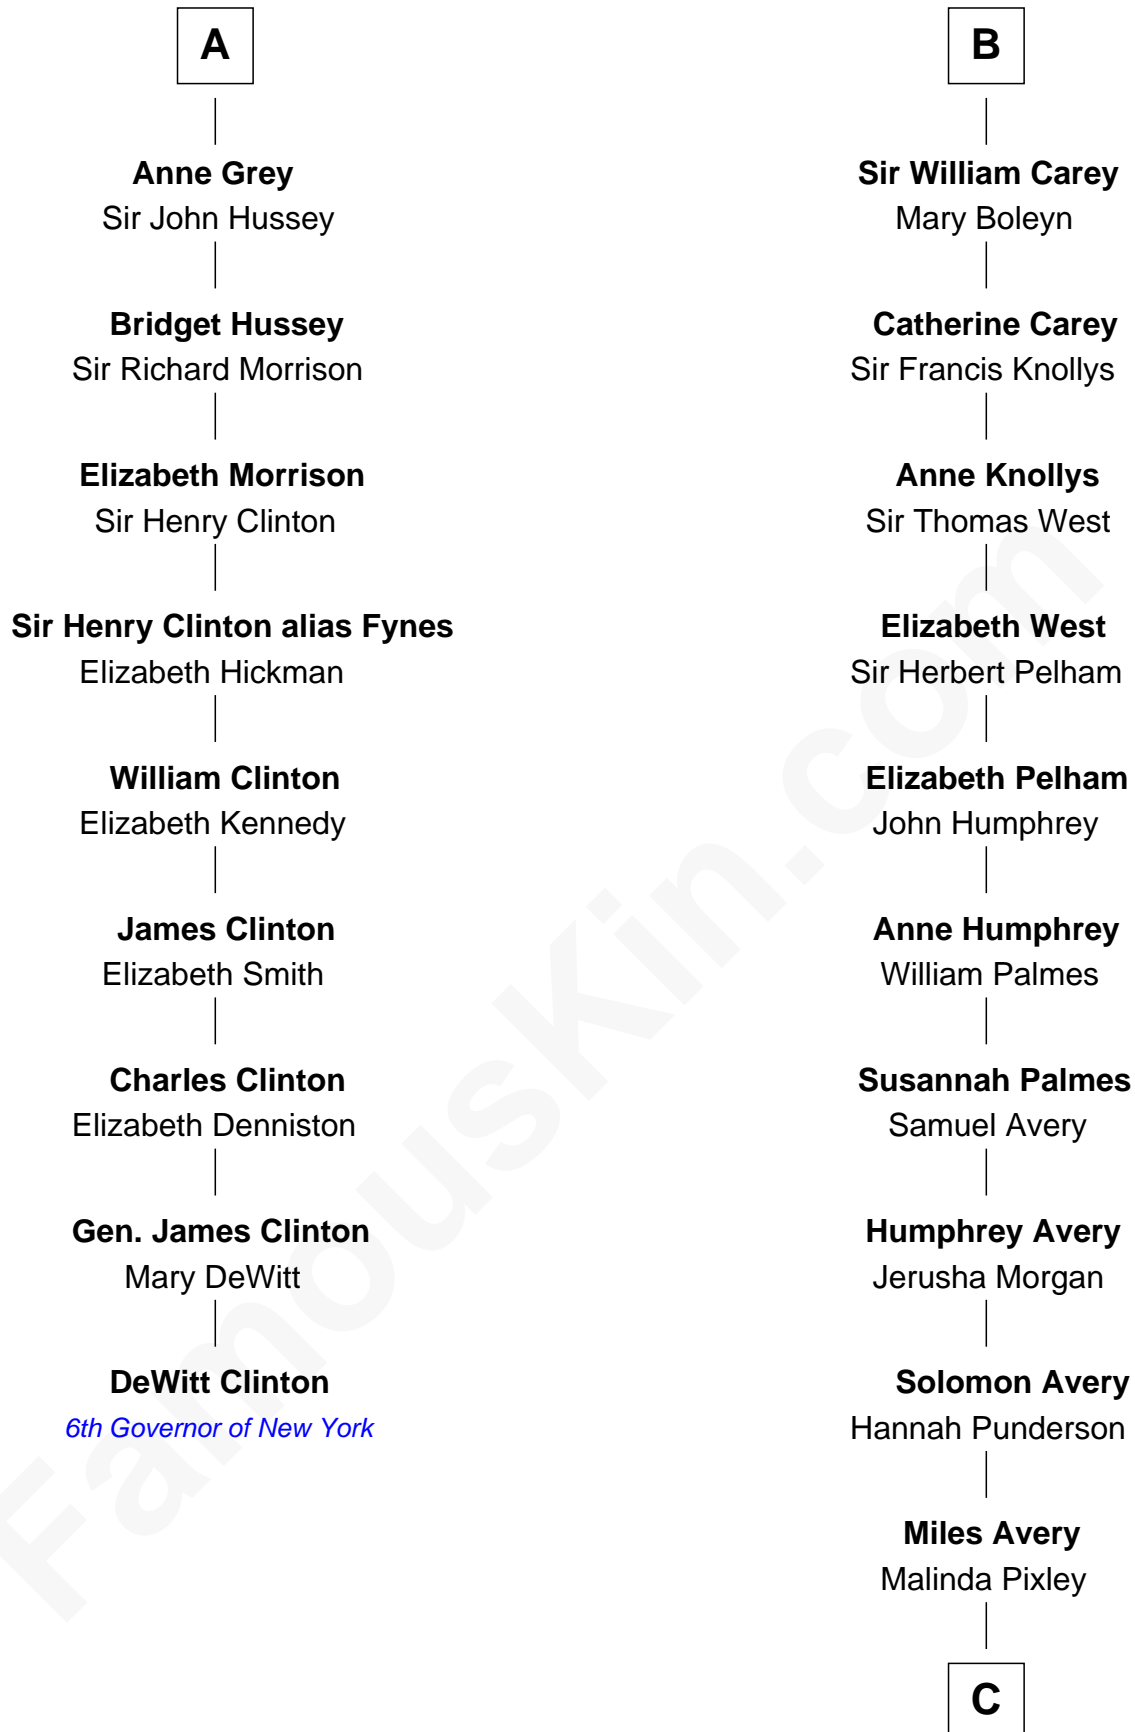

FamousKin.com

Relationship Chart of

DeWitt Clinton

6th Governor of New York

15th cousin 4 times removed of

John D. Rockefeller

Founder of the Standard Oil Company

Roger de Mortimer

Joan de Geneville

Sir Edmund Mortimer
Elizabeth de Badlesmere

Sir Roger de Mortimer
Philippa de Montagu

Edmund Mortimer
Philippa Plantagenet

Elizabeth Mortimer
Sir Henry Percy

Sir Henry Percy
Eleanor Neville

Katherine Percy
Sir Edmund Grey

George Grey
Catherine Herbert

A

Margaret de Mortimer
Thomas de Berkeley

Maurice de Berkeley
Elizabeth le Despencer

Thomas de Berkeley
Margaret de Lisle

Elizabeth de Berkeley
Richard de Beauchamp

Eleanor Beauchamp
Edmund Beaufort

Eleanor Beaufort
Sir Robert Spencer

Margaret Spencer
Sir Thomas Carey

B

C

—
Lucy Avery

Godfrey Lewis Rockefeller

—
William Avery Rockefeller