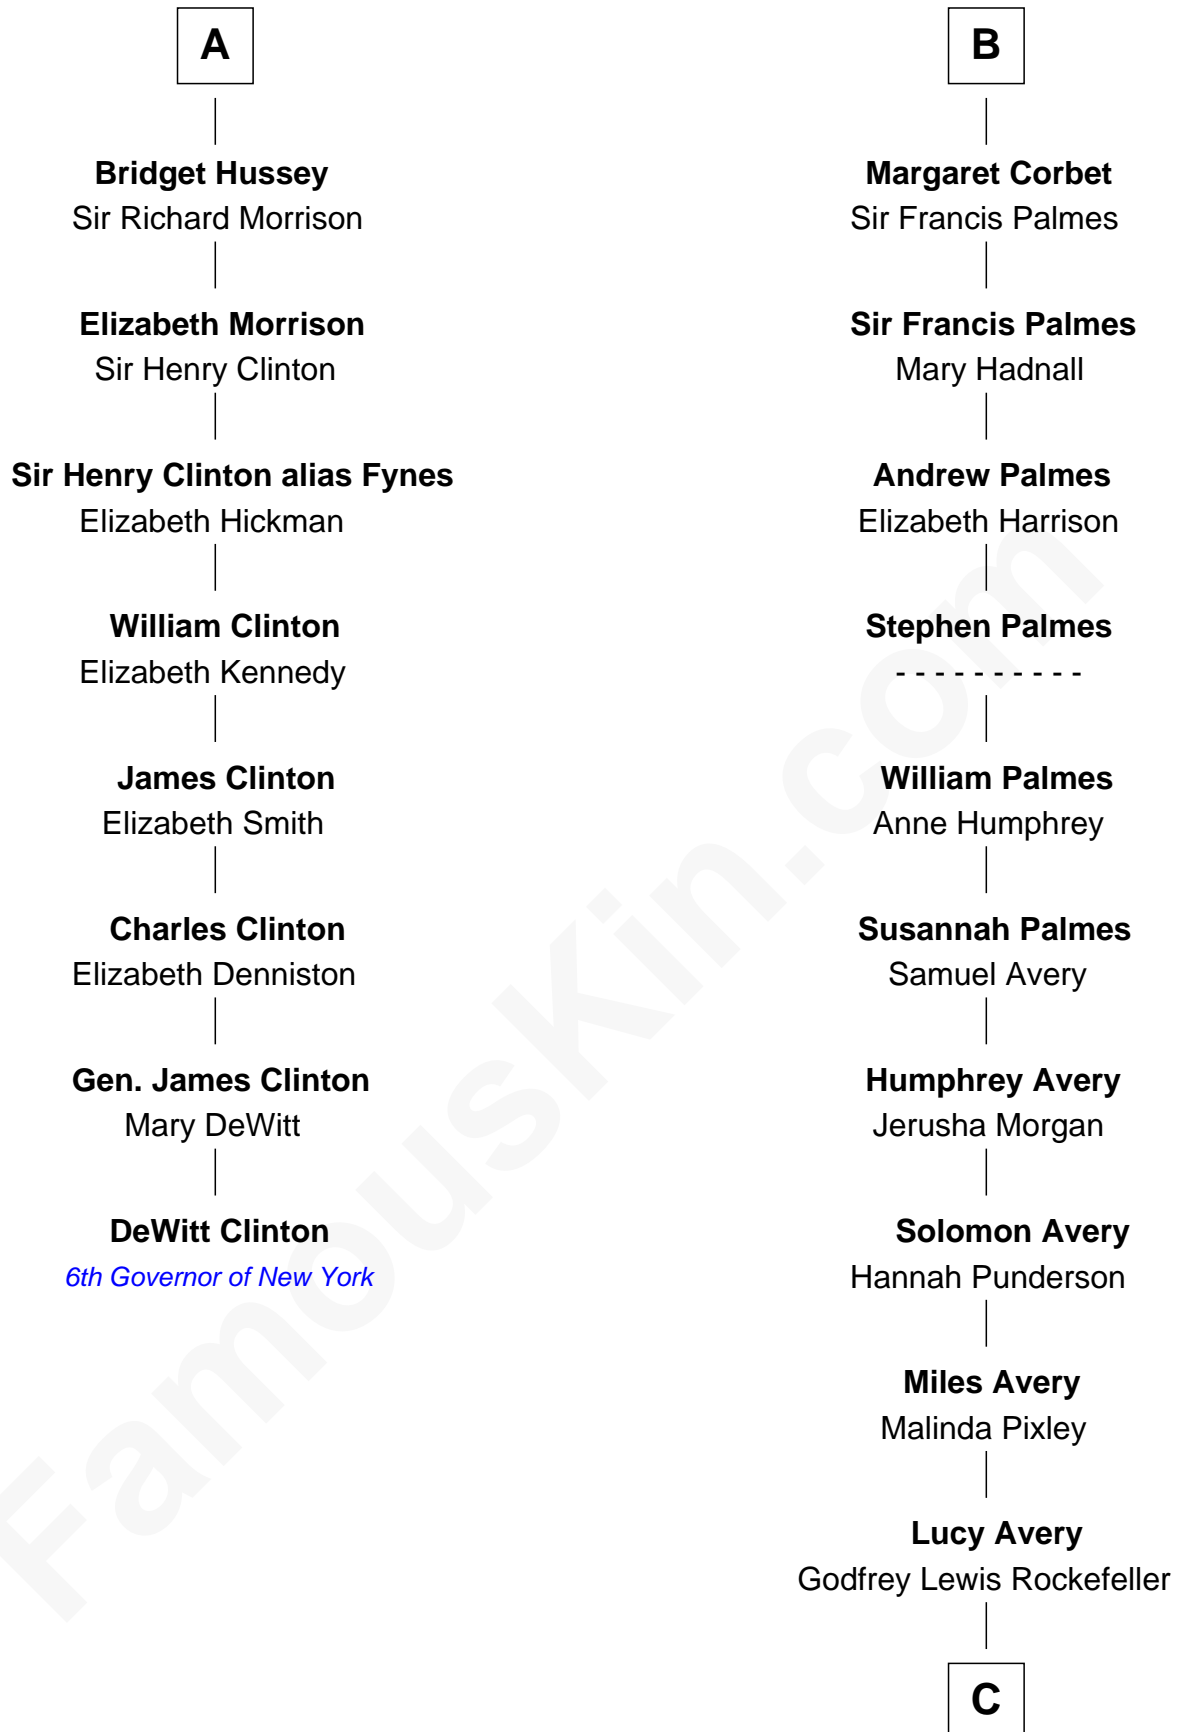

## Relationship Chart of

### DeWitt Clinton

6th Governor of New York

14th cousin 4 times removed of

### John D. Rockefeller

Founder of the Standard Oil Company

**C**

|  
**William Avery Rockefeller**

Eliza Davison

|  
**John D. Rockefeller**

*Founder of the Standard Oil Company*

FamousKin.com