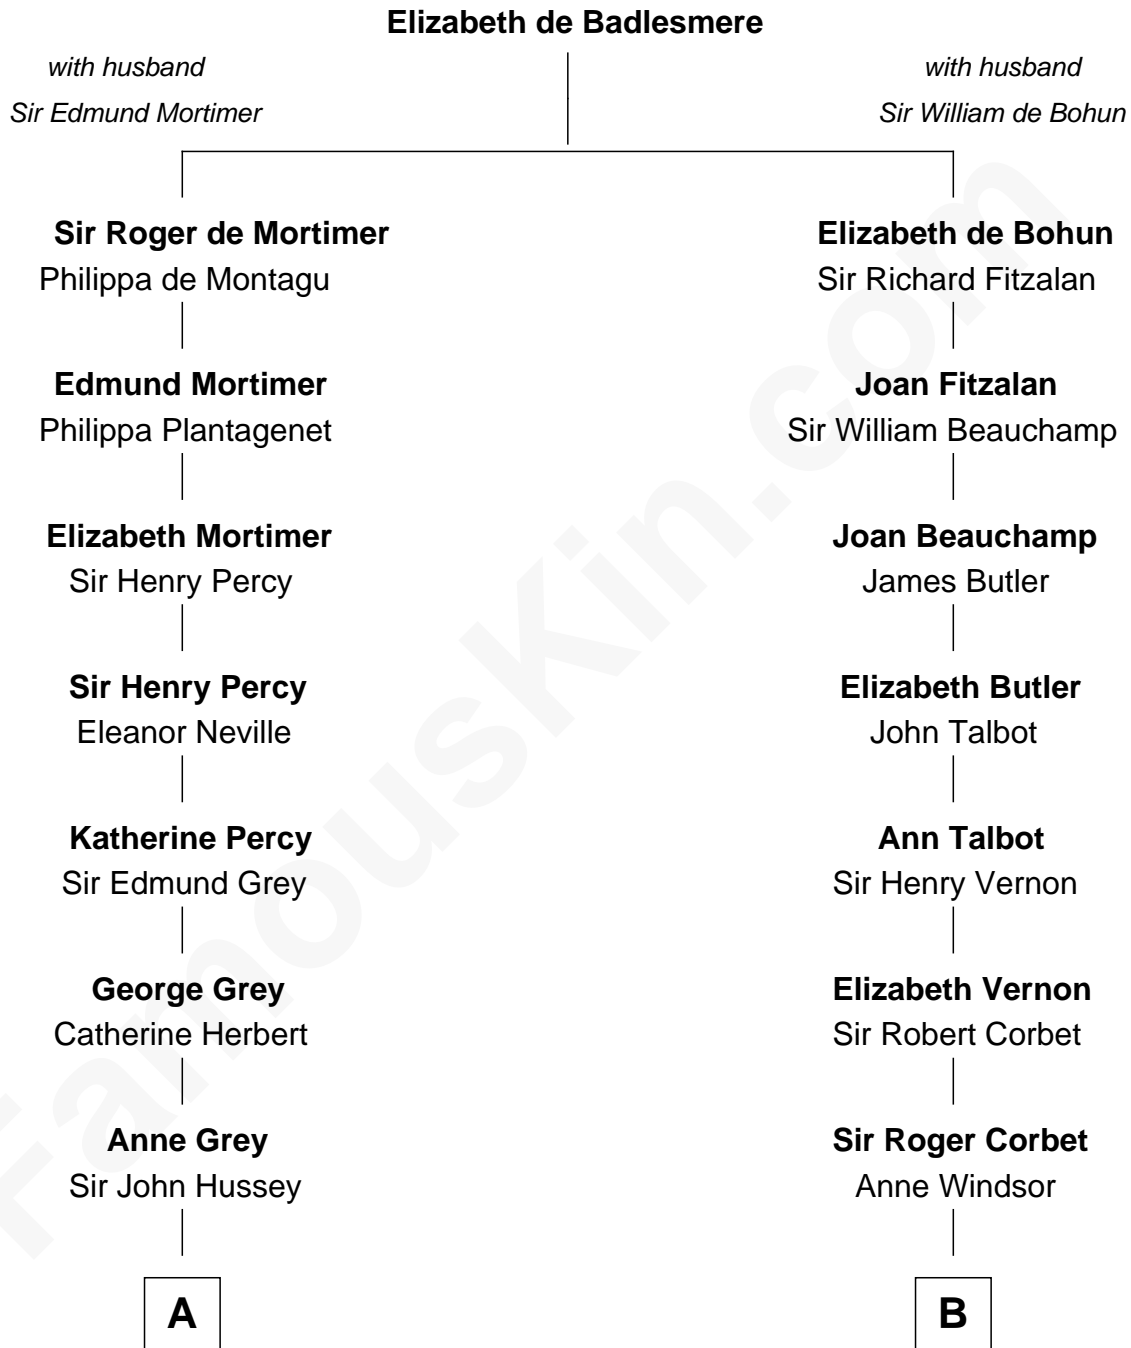

FamousKin.com

Relationship Chart of

DeWitt Clinton

6th Governor of New York

14th cousin 4 times removed of

John D. Rockefeller

Founder of the Standard Oil Company