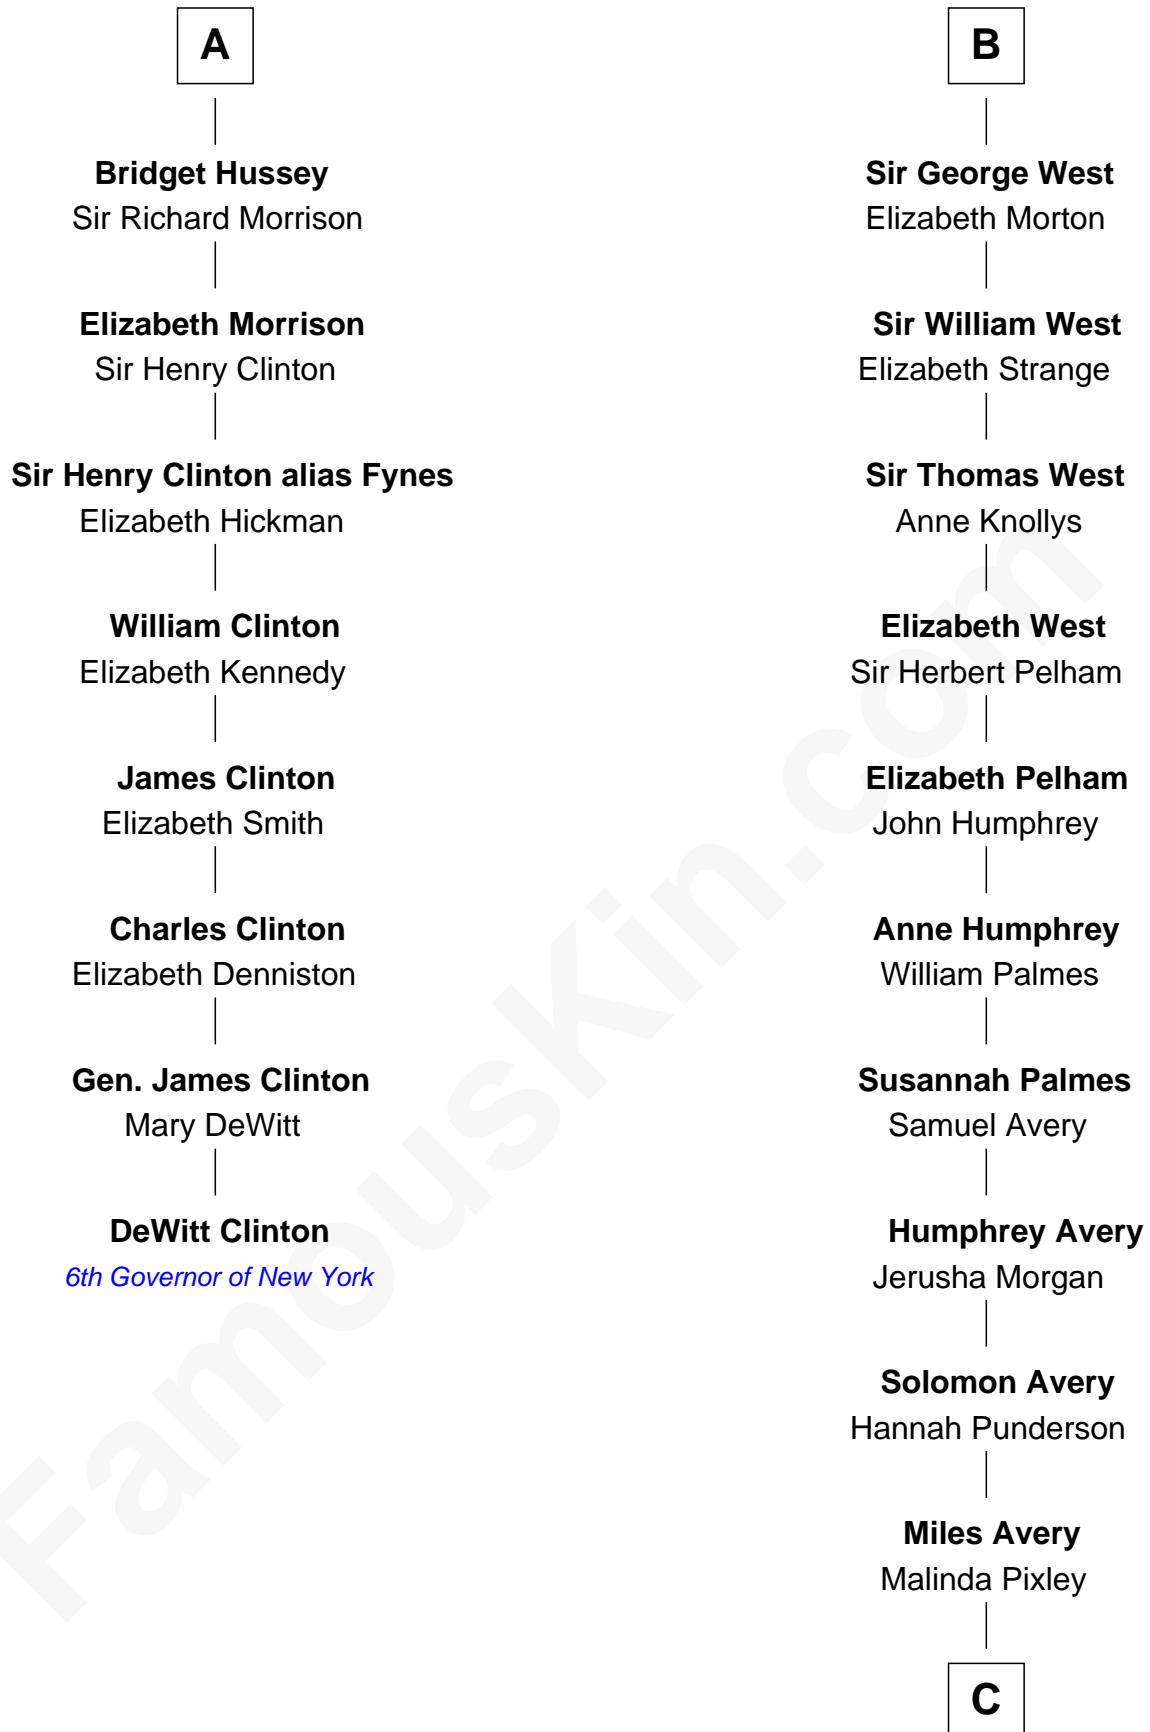

FamousKin.com

Relationship Chart of

DeWitt Clinton

6th Governor of New York

14th cousin 5 times removed of

John D. Rockefeller

Founder of the Standard Oil Company

C

—
Lucy Avery

Godfrey Lewis Rockefeller

—
William Avery Rockefeller

Eliza Davison

—
John D. Rockefeller

Founder of the Standard Oil Company

FamousKin.com