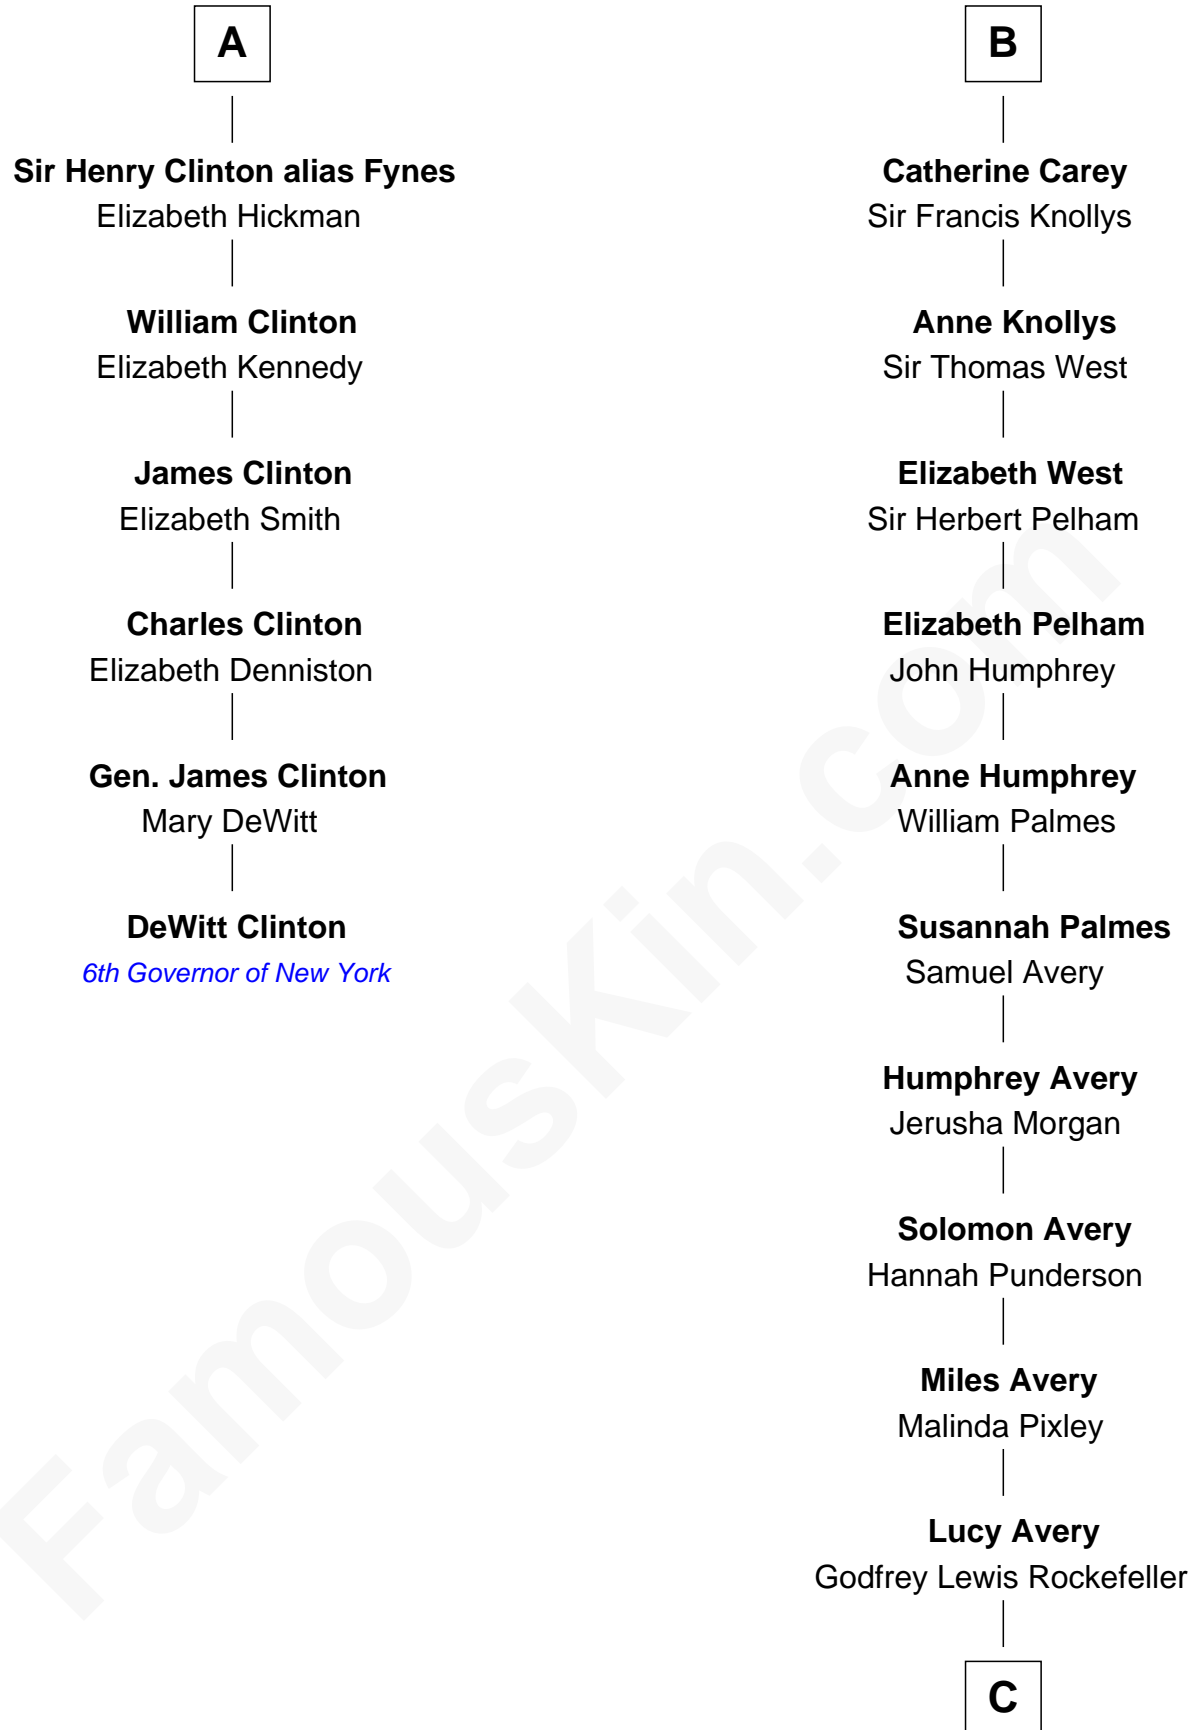

FamousKin.com Relationship Chart of

DeWitt Clinton

6th Governor of New York

12th cousin 8 times removed of

Nelson Rockefeller

41st U.S. Vice-President

Thomas de Berkeley

*with wife
Katherine de Clyvedon*

Ursula Stourton
Sir Edward Clinton

Sir Henry Clinton
Elizabeth Morrison

Maurice de Berkeley
Elizabeth le Despencer

Thomas de Berkeley
Margaret de Lisle

Elizabeth de Berkeley
Richard de Beauchamp

Eleanor Beauchamp
Edmund Beaufort

Eleanor Beaufort
Sir Robert Spencer

Margaret Spencer
Sir Thomas Carey

Sir William Carey
Mary Boleyn

A

B

C

William Avery Rockefeller

Eliza Davison