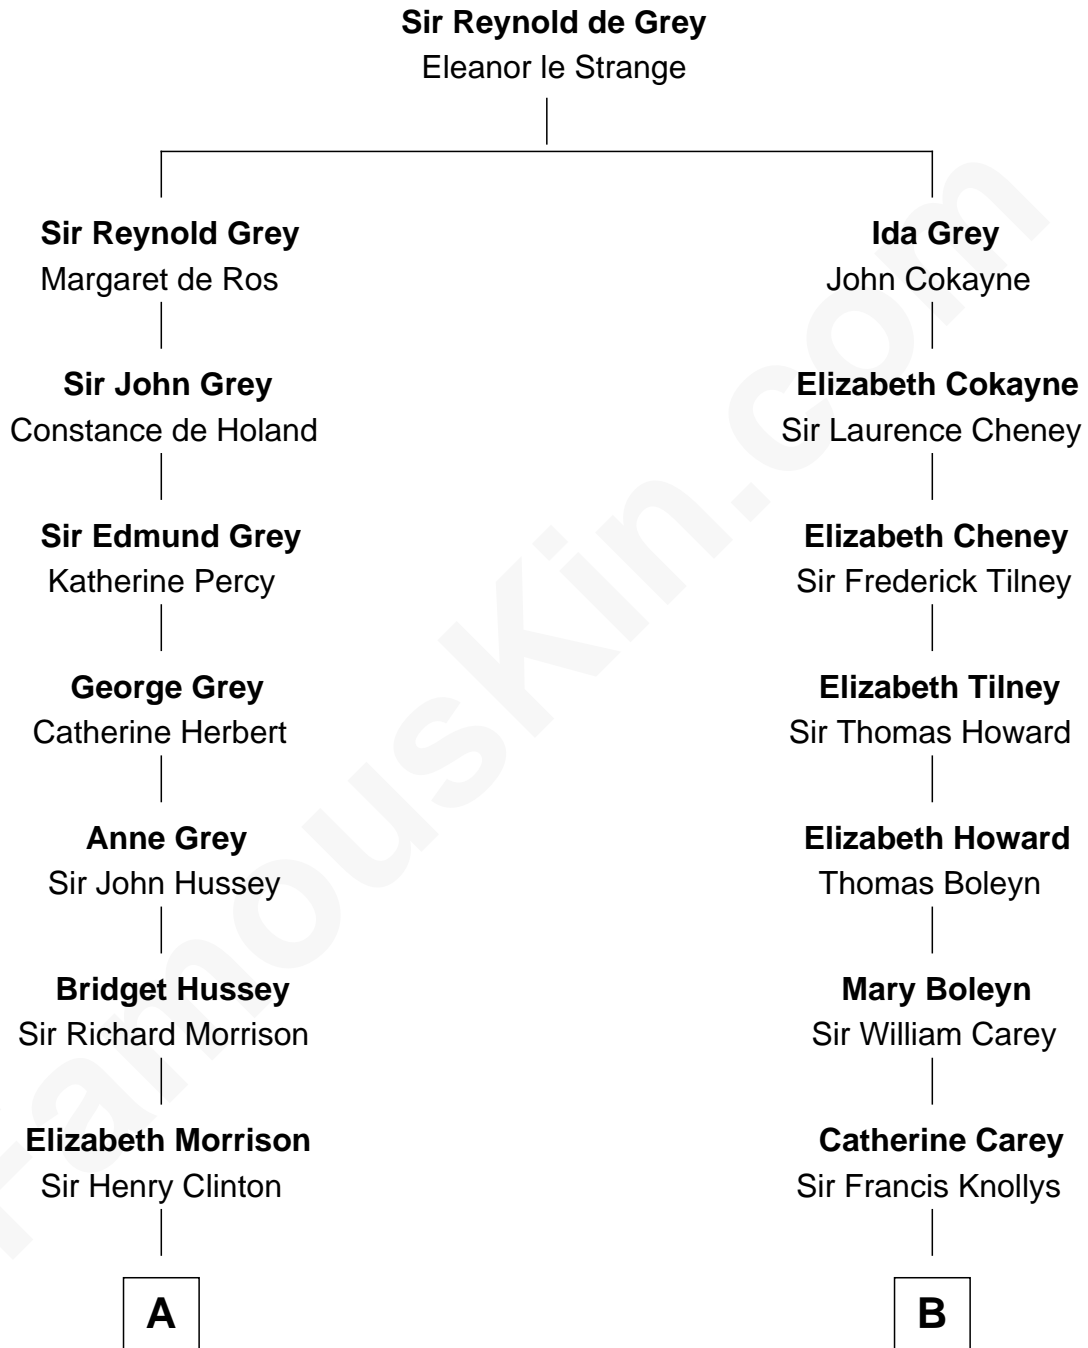

FamousKin.com Relationship Chart of

DeWitt Clinton

6th Governor of New York

12th cousin 7 times removed of

Nelson Rockefeller

41st U.S. Vice-President

C

John Davison Rockefeller

Laura Celestia Spelman

John Davison Rockefeller

Abby Greene Aldrich

Nelson Rockefeller

41st U.S. Vice-President

FamousKin.com