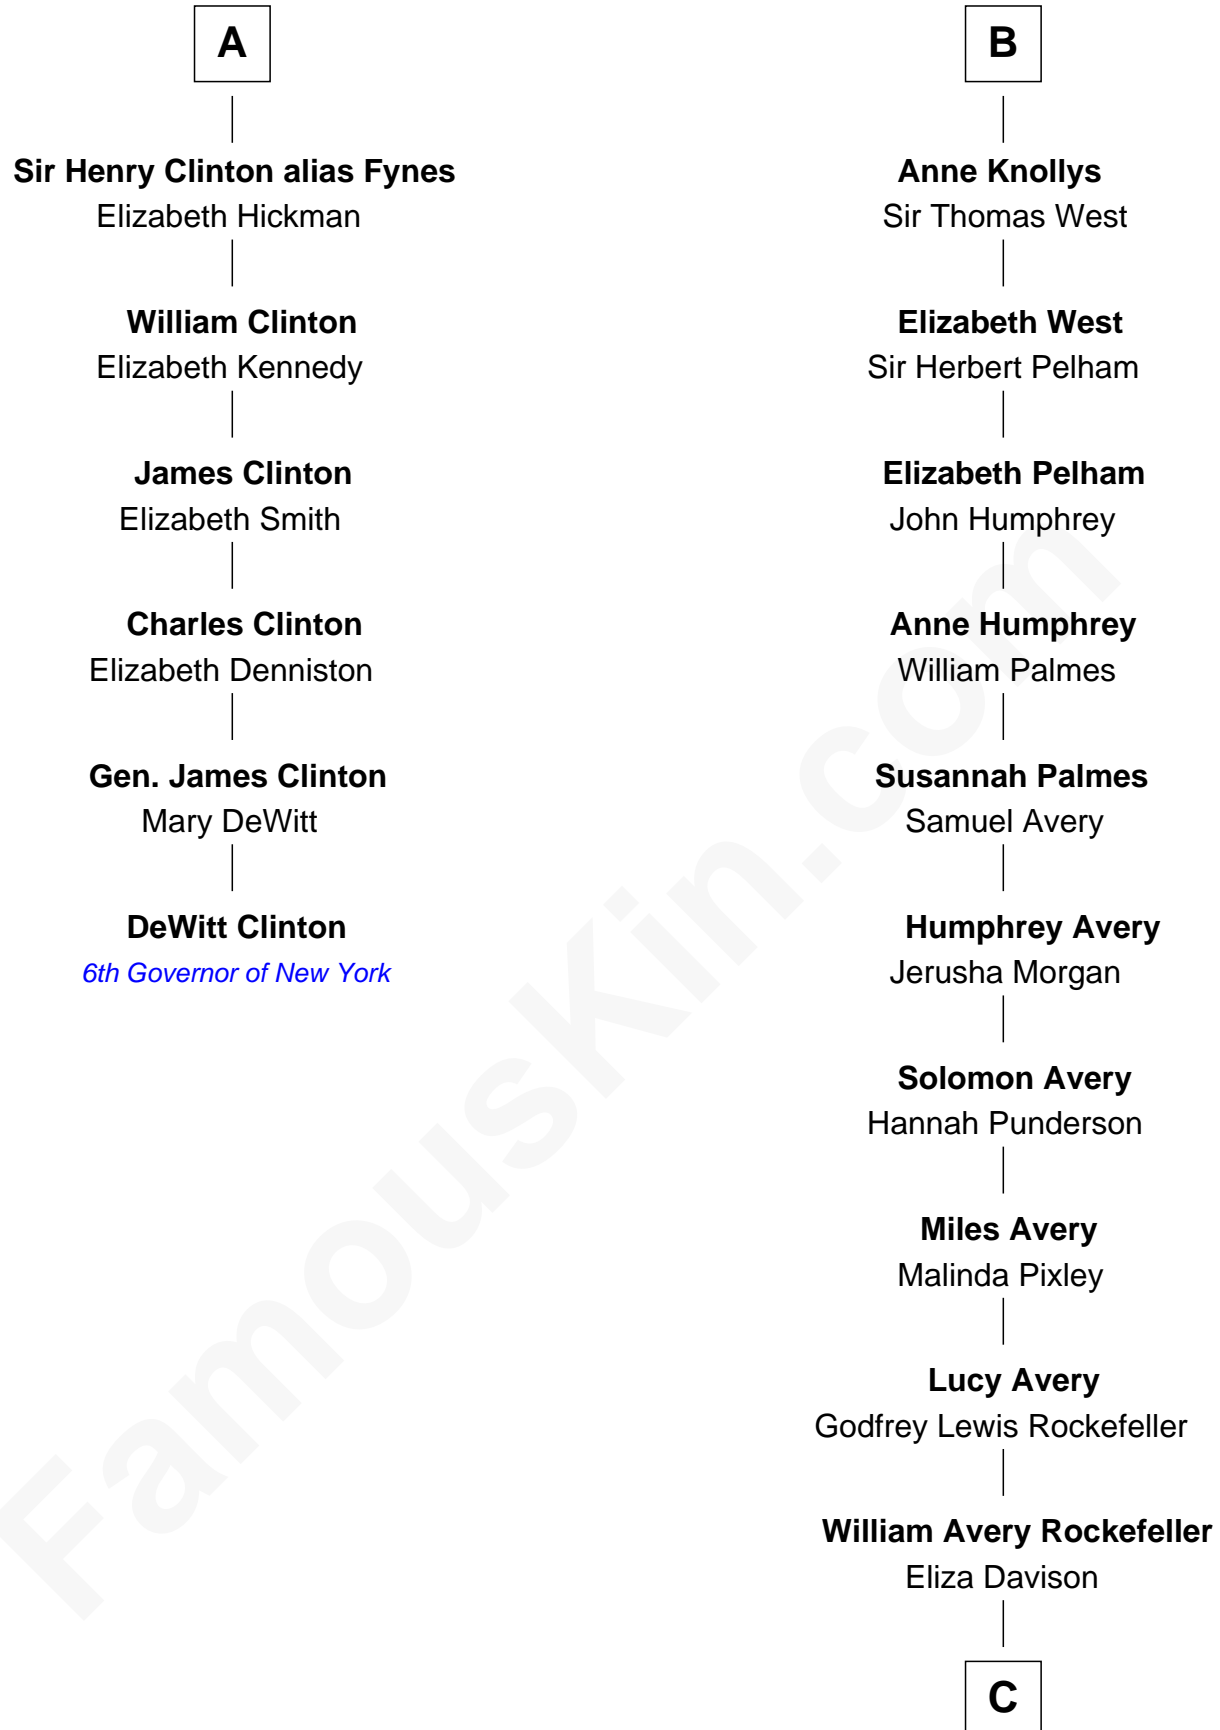

FamousKin.com Relationship Chart of

DeWitt Clinton

6th Governor of New York

12th cousin 7 times removed of

Nelson Rockefeller

41st U.S. Vice-President

C

John Davison Rockefeller

Laura Celestia Spelman

John Davison Rockefeller

Abby Greene Aldrich

Nelson Rockefeller

41st U.S. Vice-President

FamousKin.com