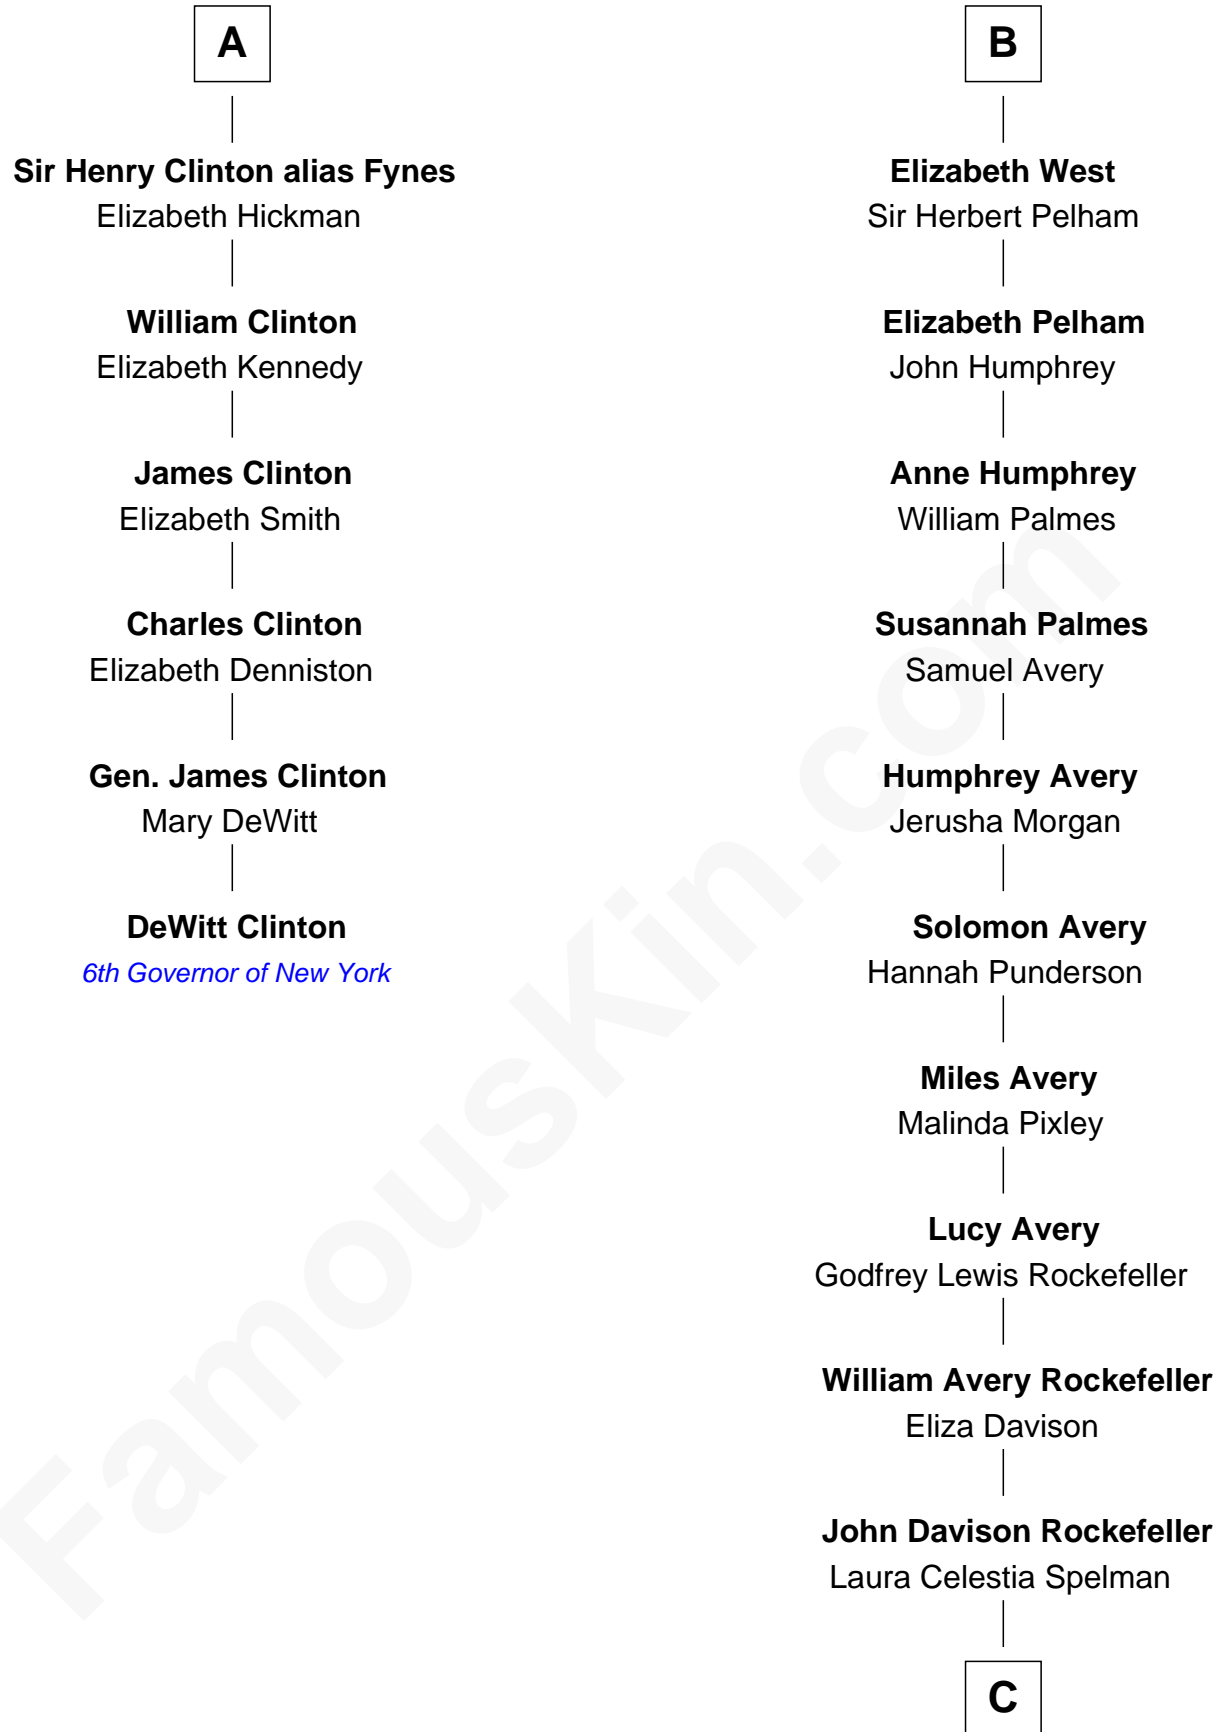

FamousKin.com Relationship Chart of

DeWitt Clinton

6th Governor of New York

12th cousin 6 times removed of

Nelson Rockefeller

41st U.S. Vice-President

Katherine Roet

John of Gaunt

Margaret de Holand

Edmund Beaufort

Eleanor Beauchamp

Eleanor Beaufort

Sir Robert Spencer

Margaret Spencer

Sir Thomas Carey

Sir William Carey

Mary Boleyn

Catherine Carey

Sir Francis Knollys

Anne Knollys

Sir Thomas West

B

C

John Davison Rockefeller

Abby Greene Aldrich

Nelson Rockefeller

41st U.S. Vice-President

FamousKin.com