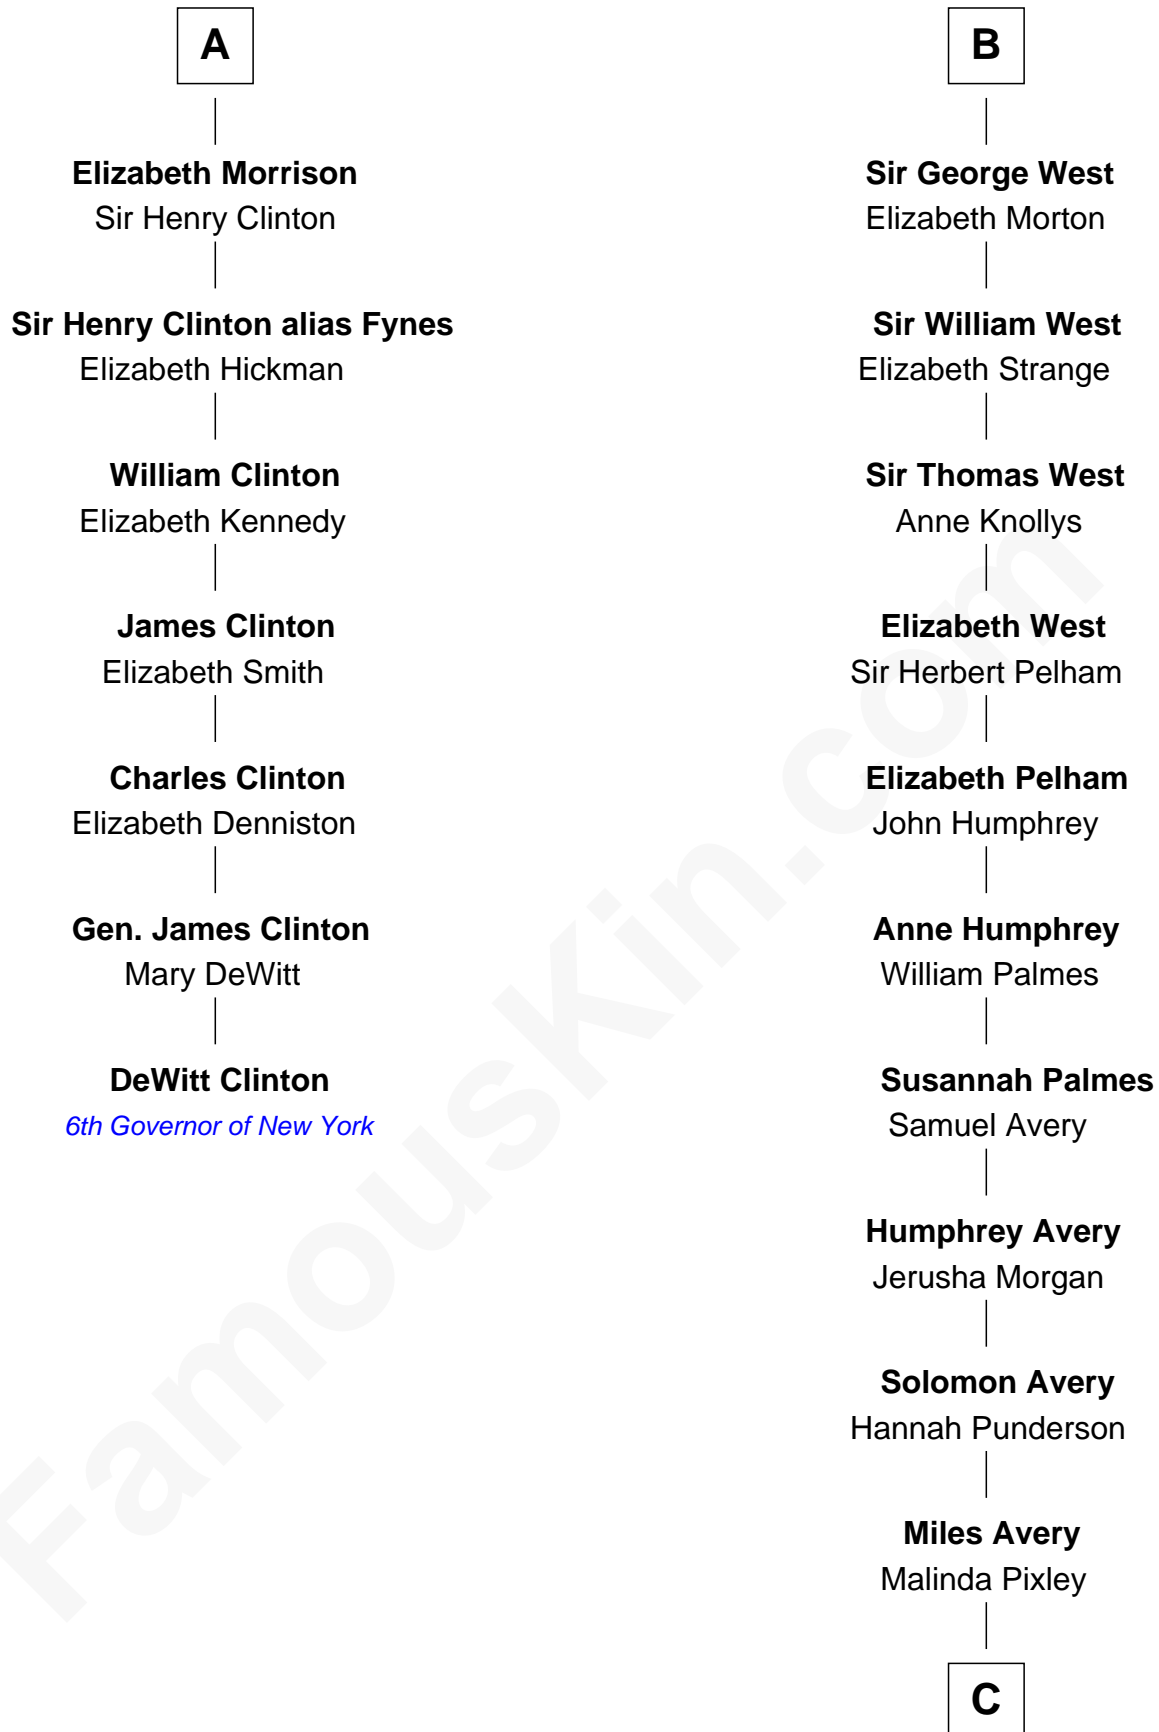

FamousKin.com Relationship Chart of

DeWitt Clinton

6th Governor of New York

13th cousin 8 times removed of

Nelson Rockefeller

41st U.S. Vice-President

C

—
Lucy Avery

Godfrey Lewis Rockefeller

—
William Avery Rockefeller

Eliza Davison

—
John Davison Rockefeller

Laura Celestia Spelman

—
John Davison Rockefeller

Abby Greene Aldrich

—
Nelson Rockefeller

41st U.S. Vice-President

FamousKin.com