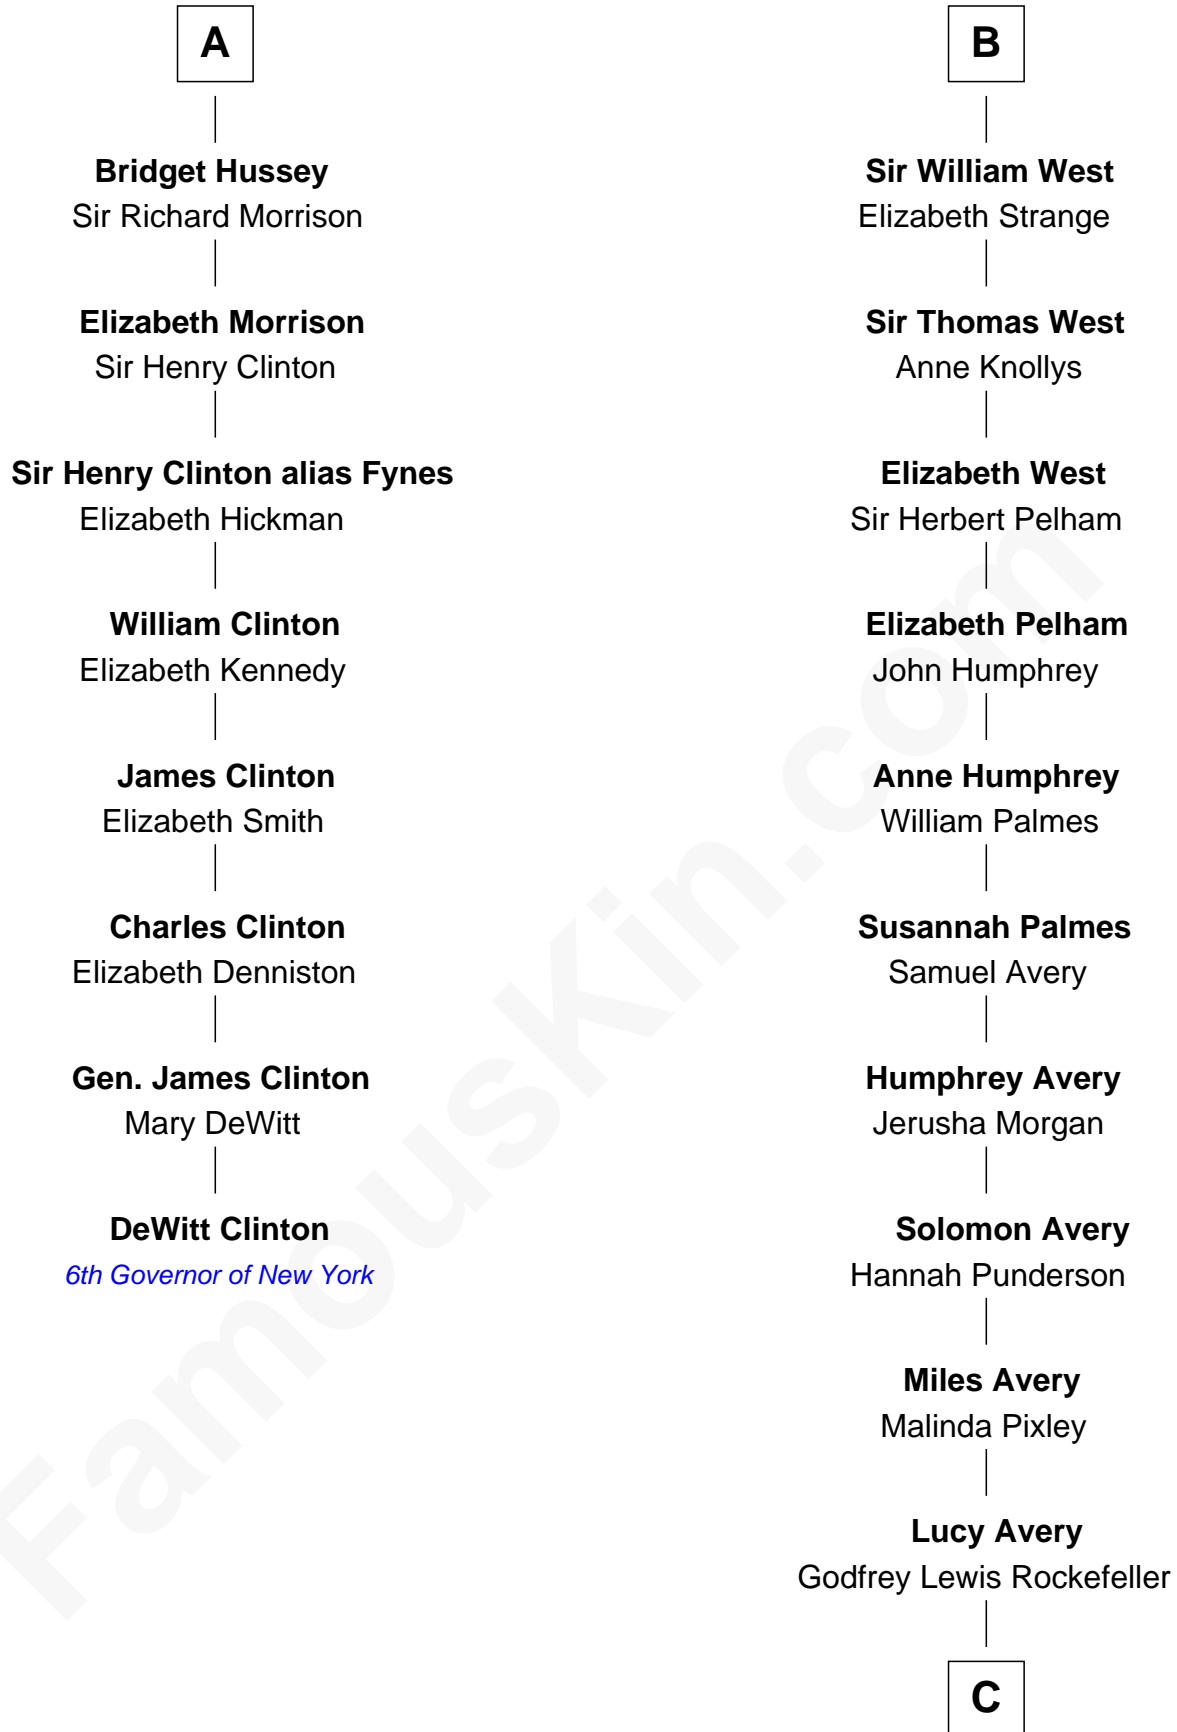

FamousKin.com Relationship Chart of

DeWitt Clinton

6th Governor of New York

14th cousin 6 times removed of

Nelson Rockefeller

41st U.S. Vice-President

Henry Plantagenet

Maud de Chaworth

Henry of Lancaster
Isabella de Beaumont

Blanche of Lancaster
John of Gaunt

Elizabeth of Lancaster
John de Holand

Constance de Holand
Sir John Grey

Sir Edmund Grey
Katherine Percy

George Grey
Catherine Herbert

Anne Grey
Sir John Hussey

A

Joan of Lancaster
John de Mowbray

Eleanor Mowbray
Roger de la Warre

Joan de la Warre
Sir Thomas West

Sir Reynold West
Margaret Thorley

Sir Richard West
Katherine Hungerford

Sir Thomas West
Eleanor Copley

Sir George West
Elizabeth Morton

B

C

William Avery Rockefeller

Eliza Davison

John Davison Rockefeller

Laura Celestia Spelman

John Davison Rockefeller