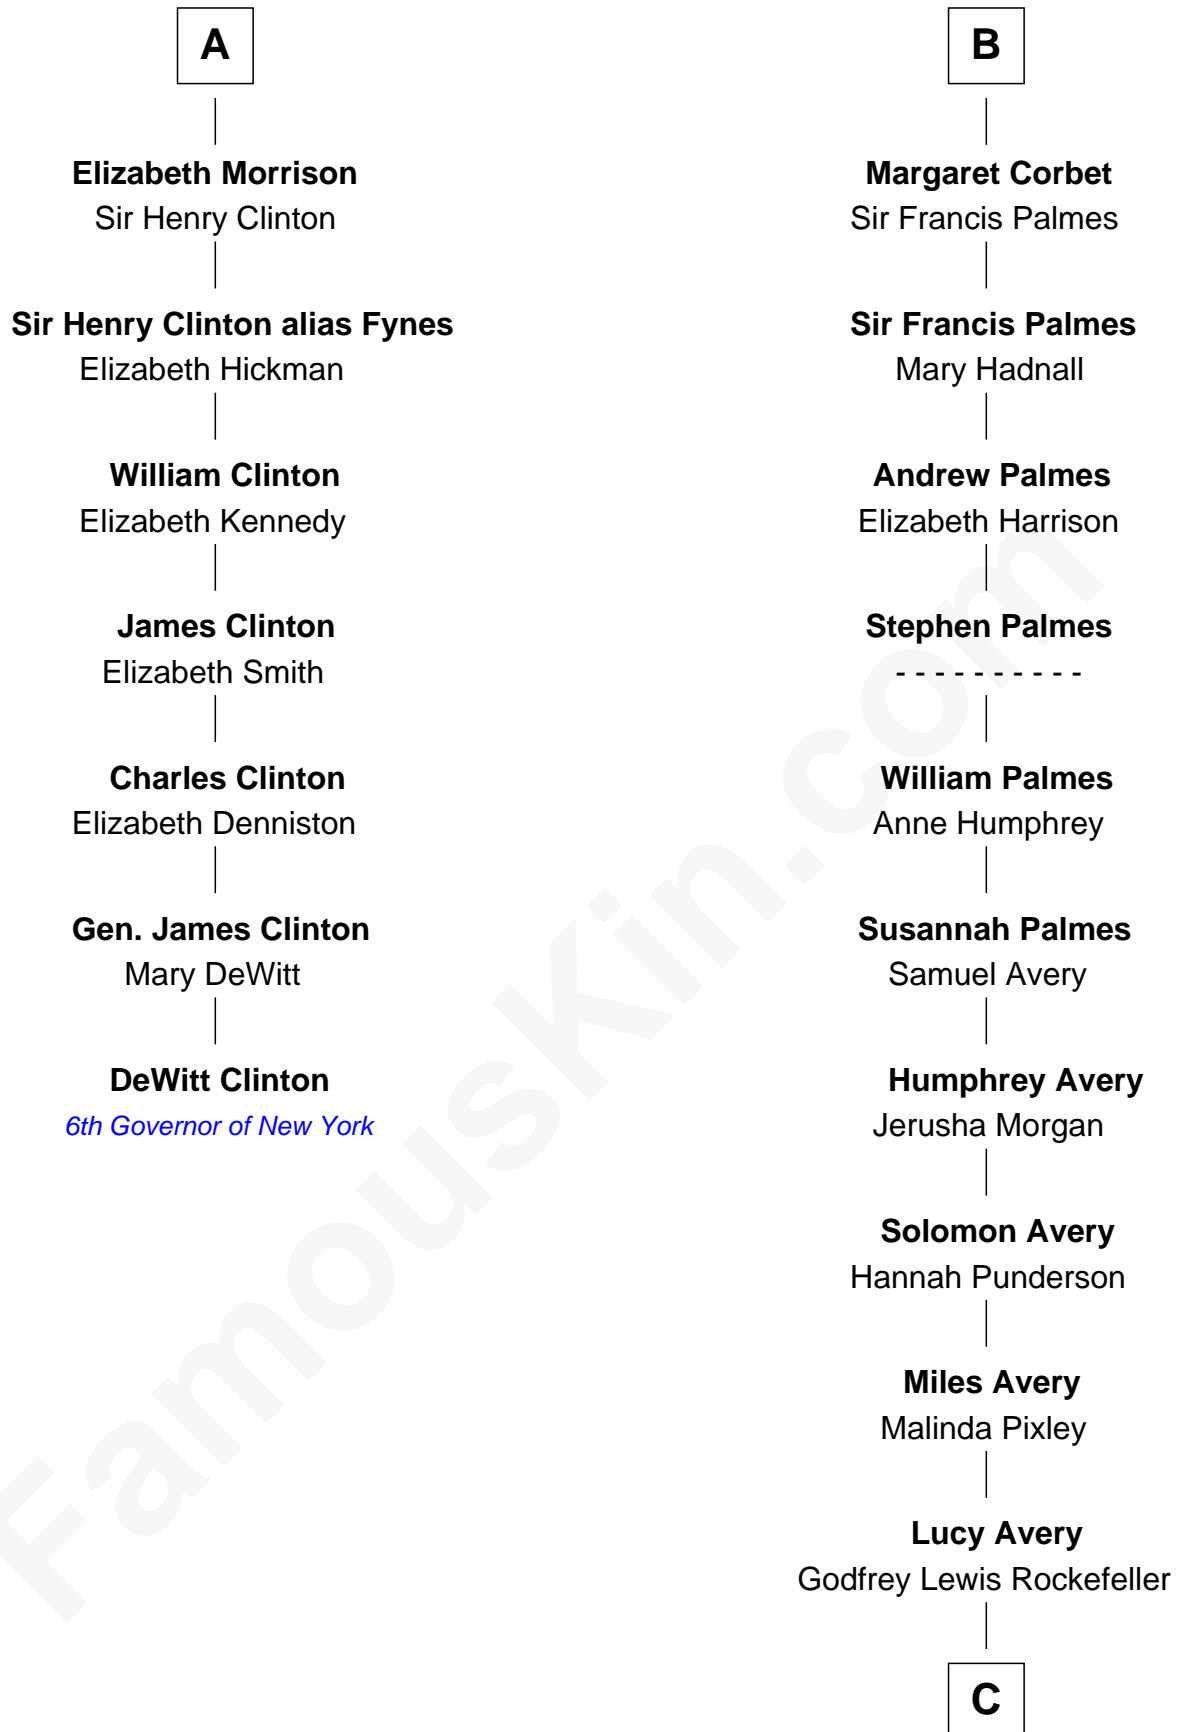

FamousKin.com Relationship Chart of

DeWitt Clinton

6th Governor of New York

13th cousin 7 times removed of

Nelson Rockefeller

41st U.S. Vice-President

C

William Avery Rockefeller

Eliza Davison

John Davison Rockefeller

Laura Celestia Spelman

John Davison Rockefeller

Abby Greene Aldrich

Nelson Rockefeller

41st U.S. Vice-President

FamousKin.com