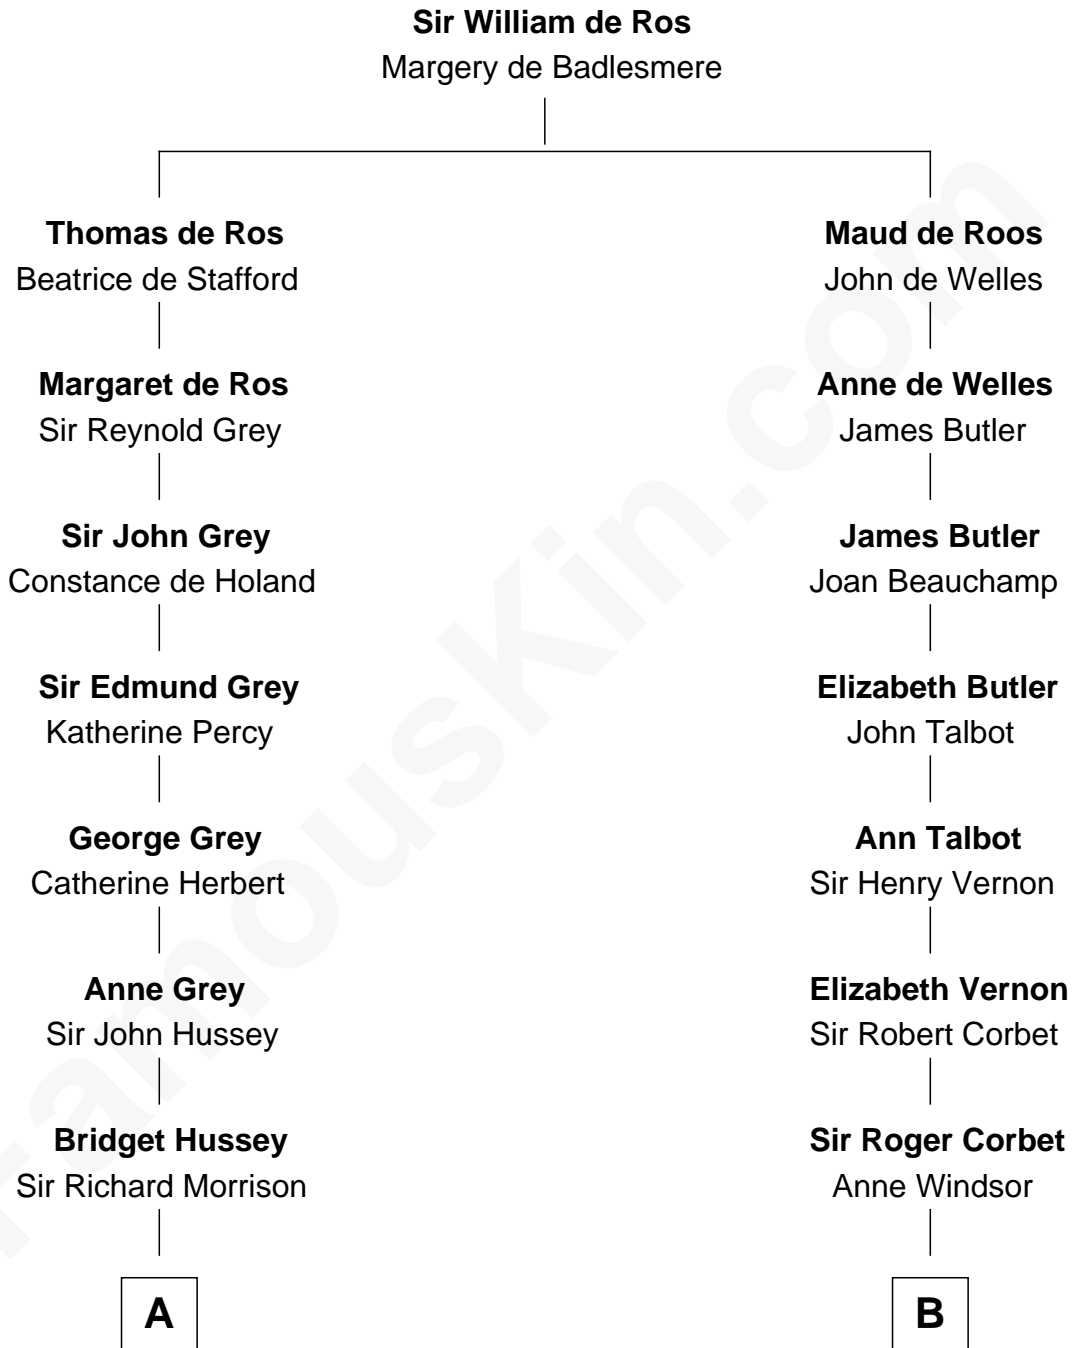

FamousKin.com Relationship Chart of

DeWitt Clinton

6th Governor of New York

13th cousin 7 times removed of

Nelson Rockefeller

41st U.S. Vice-President

C

William Avery Rockefeller

Eliza Davison

John Davison Rockefeller

Laura Celestia Spelman

John Davison Rockefeller

Abby Greene Aldrich

Nelson Rockefeller

41st U.S. Vice-President

FamousKin.com