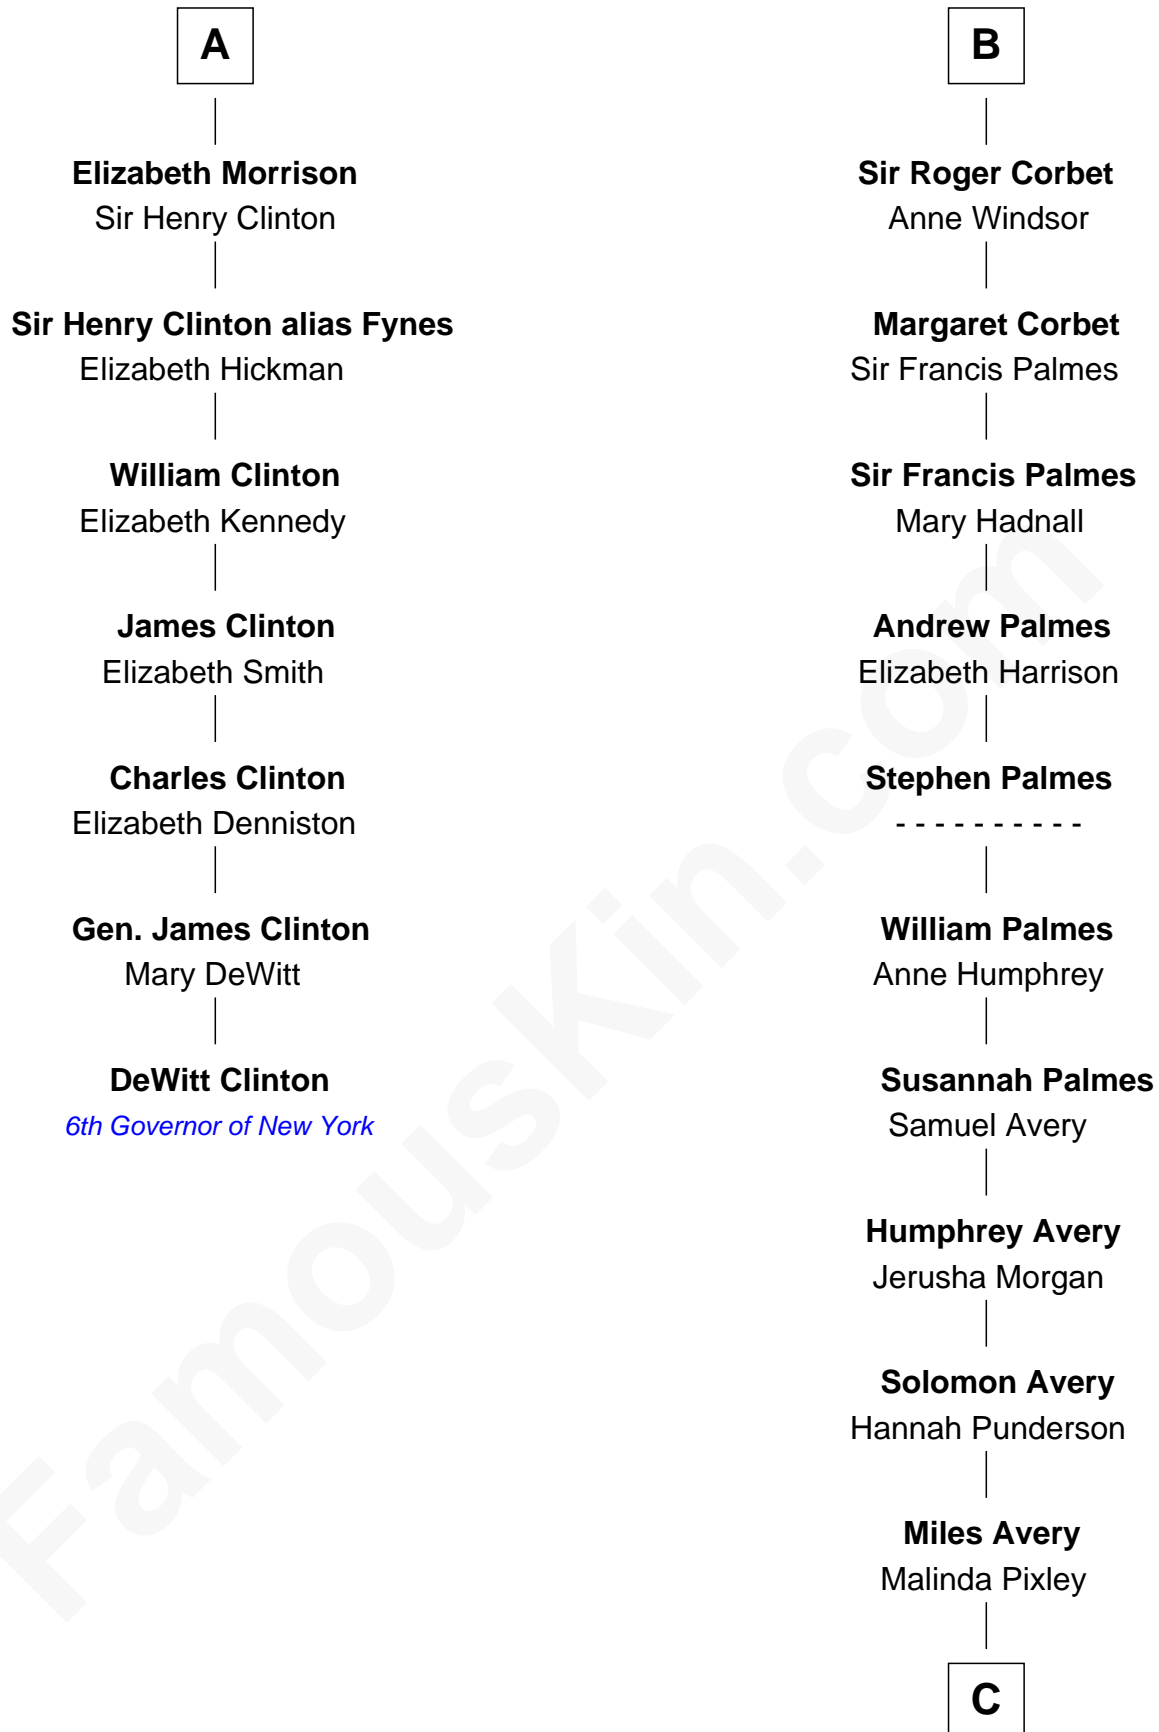

# FamousKin.com Relationship Chart of

**DeWitt Clinton**

*6th Governor of New York*

13th cousin 8 times removed of

**Nelson Rockefeller**

*41st U.S. Vice-President*

**C**

—  
**Lucy Avery**

Godfrey Lewis Rockefeller

—  
**William Avery Rockefeller**

Eliza Davison

—  
**John Davison Rockefeller**

Laura Celestia Spelman

—  
**John Davison Rockefeller**

Abby Greene Aldrich

—  
**Nelson Rockefeller**

*41st U.S. Vice-President*

FamousKin.com