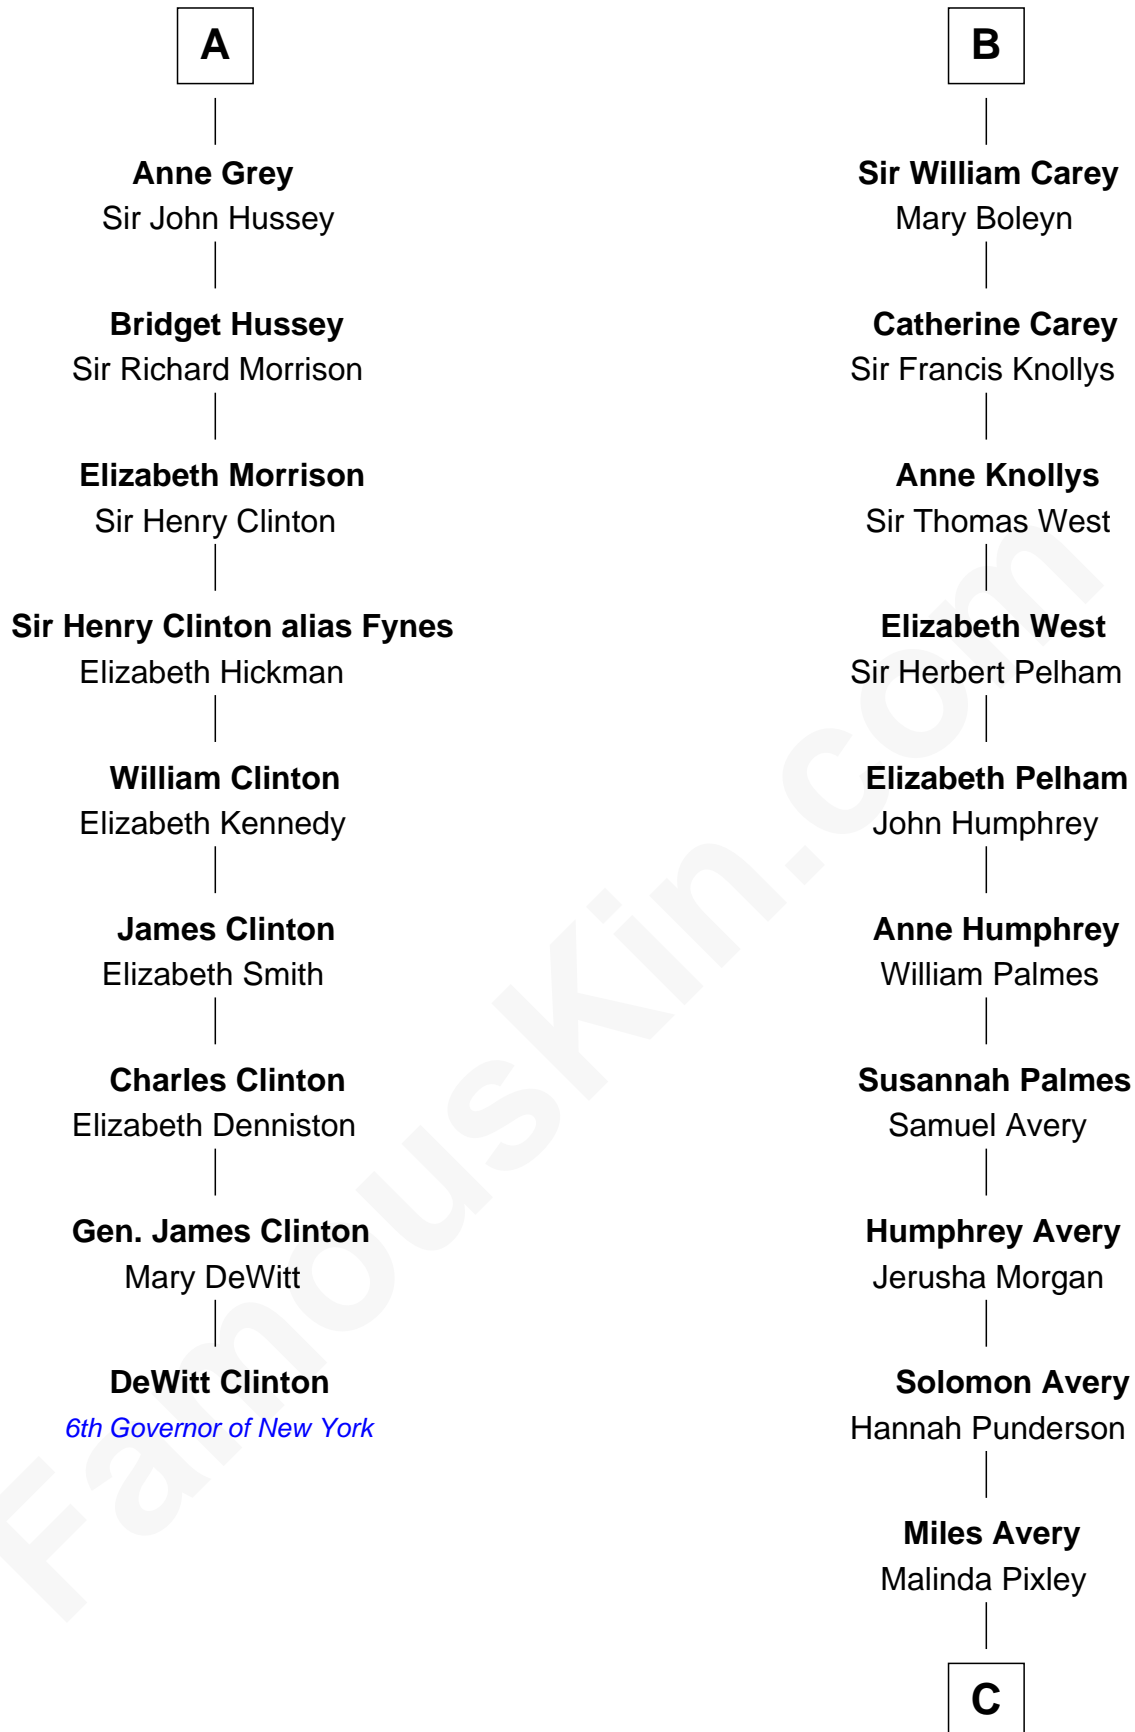

FamousKin.com Relationship Chart of

DeWitt Clinton

6th Governor of New York

15th cousin 6 times removed of

Nelson Rockefeller

41st U.S. Vice-President

Roger de Mortimer

Joan de Geneville

Sir Edmund Mortimer
Elizabeth de Badlesmere

Sir Roger de Mortimer
Philippa de Montagu

Edmund Mortimer
Philippa Plantagenet

Elizabeth Mortimer
Sir Henry Percy

Sir Henry Percy
Eleanor Neville

Katherine Percy
Sir Edmund Grey

George Grey
Catherine Herbert

A

Margaret de Mortimer
Thomas de Berkeley

Maurice de Berkeley
Elizabeth le Despencer

Thomas de Berkeley
Margaret de Lisle

Elizabeth de Berkeley
Richard de Beauchamp

Eleanor Beauchamp
Edmund Beaufort

Eleanor Beaufort
Sir Robert Spencer

Margaret Spencer
Sir Thomas Carey

B

C

—
Lucy Avery

Godfrey Lewis Rockefeller

—
William Avery Rockefeller

Eliza Davison