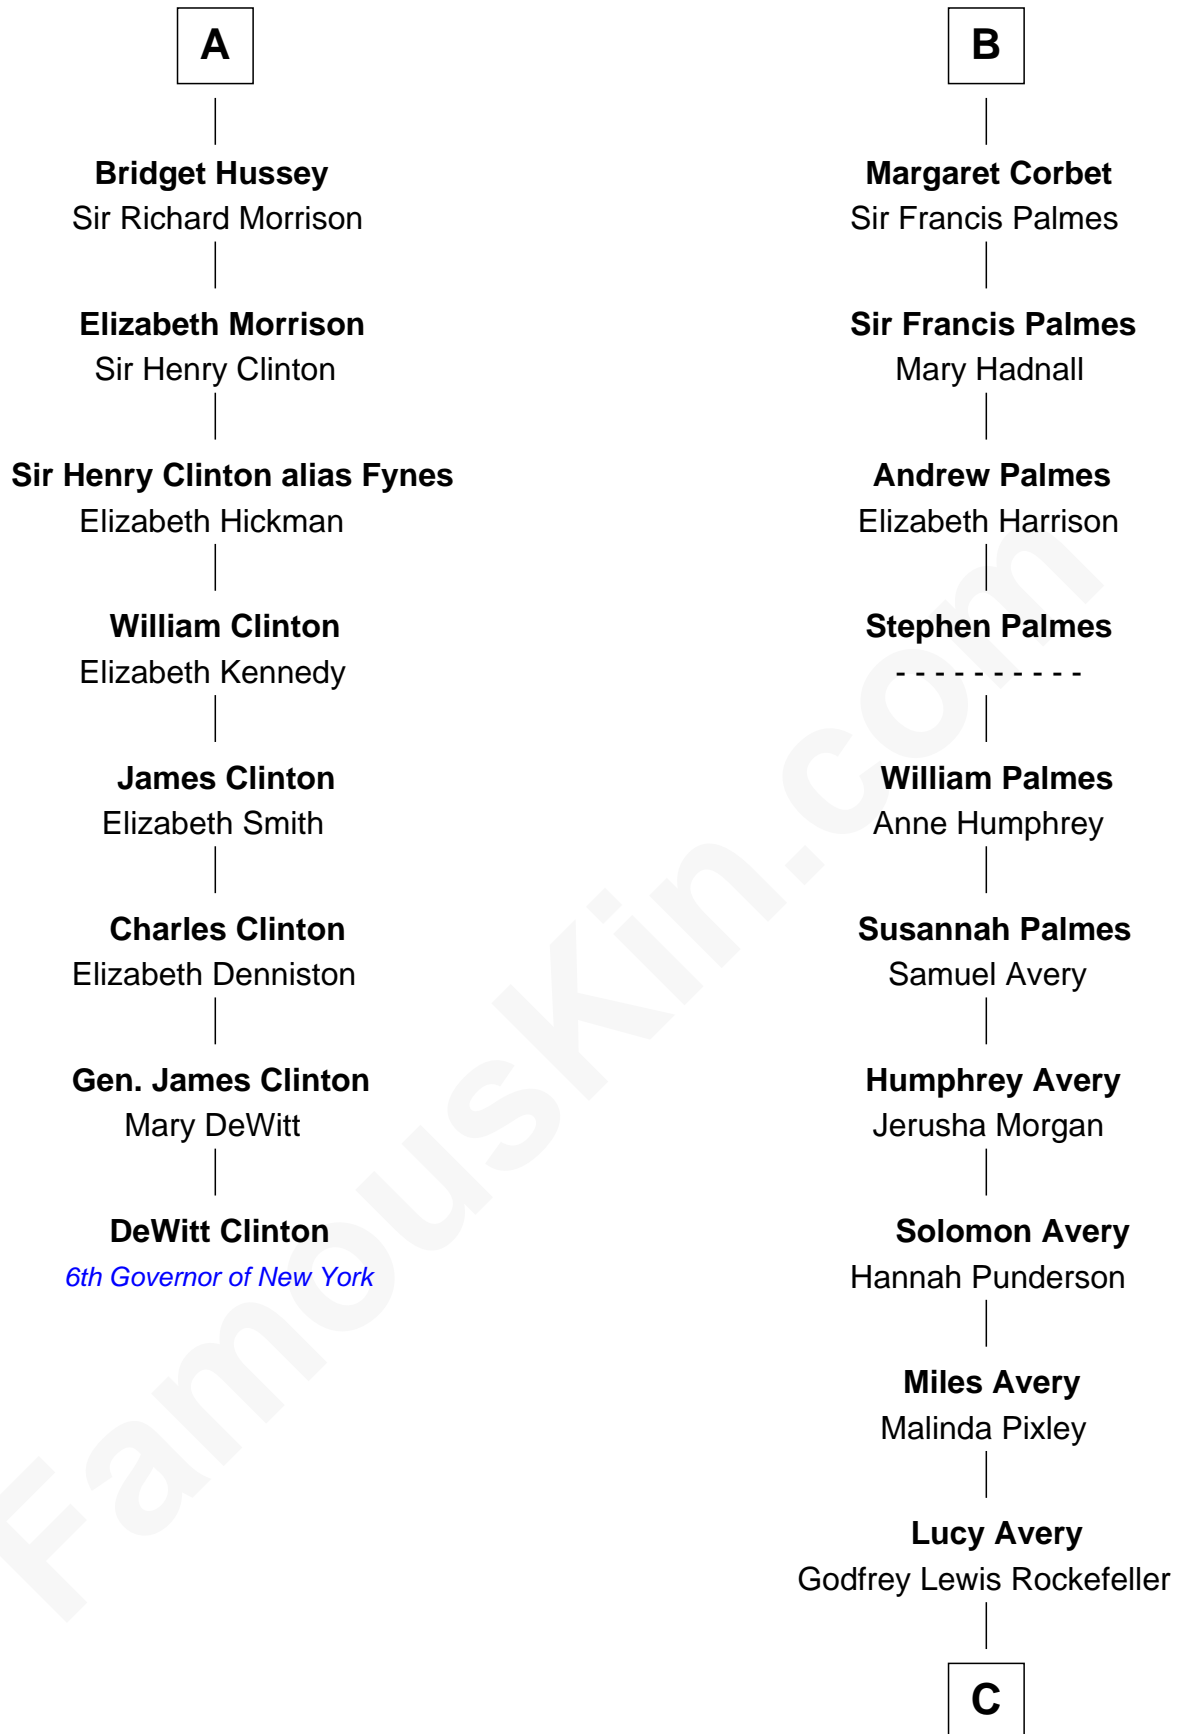

FamousKin.com Relationship Chart of

DeWitt Clinton

6th Governor of New York

14th cousin 6 times removed of

Nelson Rockefeller

41st U.S. Vice-President

C

William Avery Rockefeller

Eliza Davison

John Davison Rockefeller

Laura Celestia Spelman

John Davison Rockefeller

Abby Greene Aldrich

Nelson Rockefeller

41st U.S. Vice-President

FamousKin.com