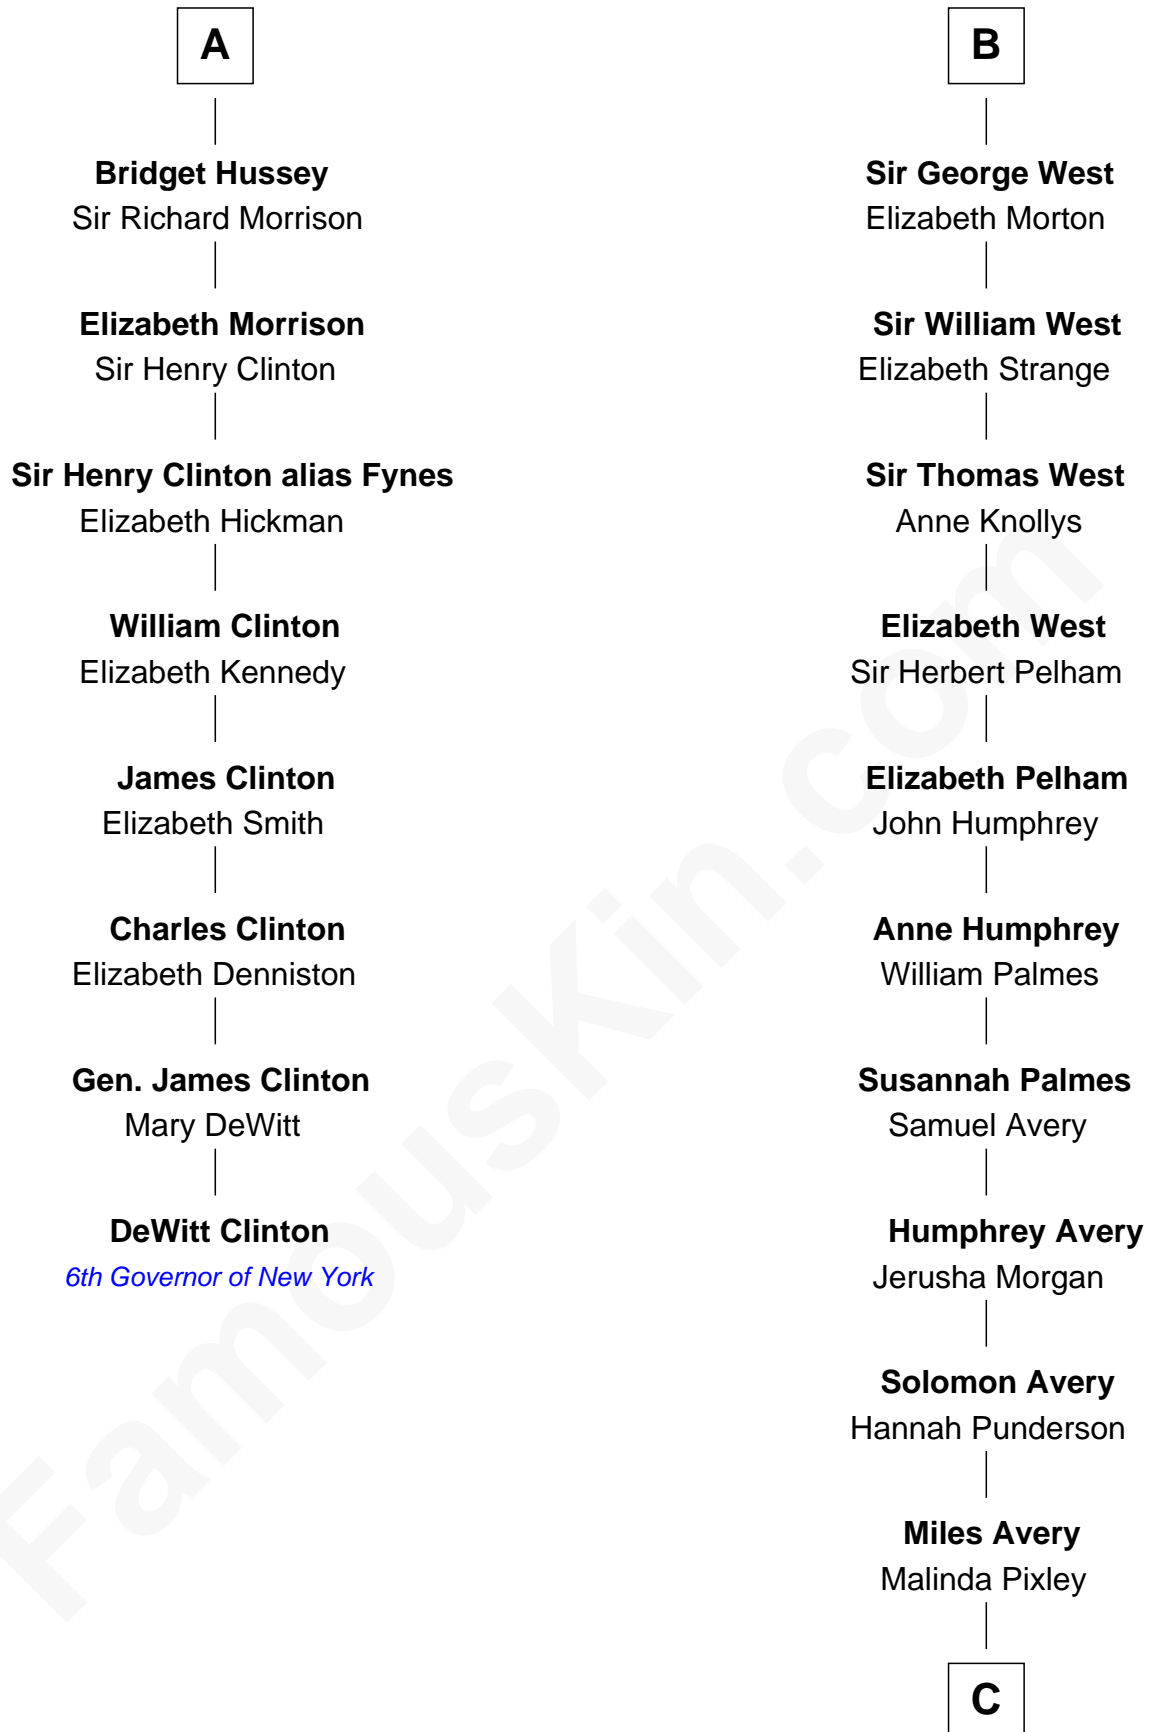

FamousKin.com Relationship Chart of

DeWitt Clinton

6th Governor of New York

14th cousin 7 times removed of

Nelson Rockefeller

41st U.S. Vice-President

C

—
Lucy Avery

Godfrey Lewis Rockefeller

—
William Avery Rockefeller

Eliza Davison

—
John Davison Rockefeller

Laura Celestia Spelman

—
John Davison Rockefeller

Abby Greene Aldrich

—
Nelson Rockefeller

41st U.S. Vice-President

FamousKin.com