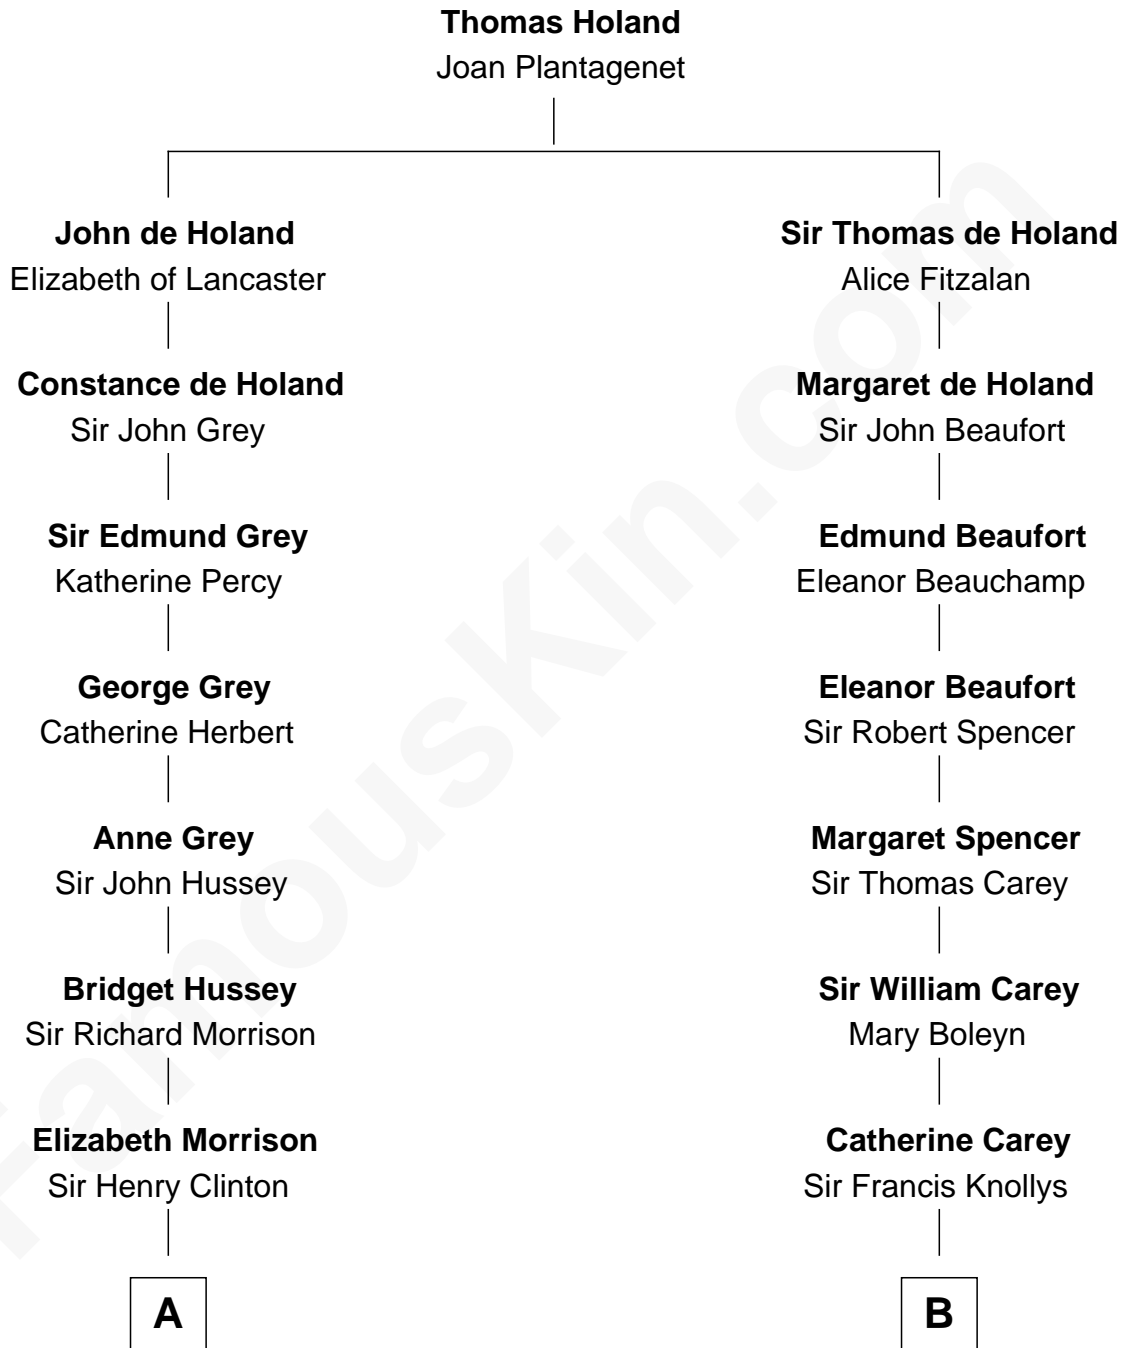

FamousKin.com Relationship Chart of

DeWitt Clinton

6th Governor of New York

12th cousin 7 times removed of

Nelson Rockefeller

41st U.S. Vice-President

C

John Davison Rockefeller

Laura Celestia Spelman

John Davison Rockefeller

Abby Greene Aldrich

Nelson Rockefeller

41st U.S. Vice-President

FamousKin.com