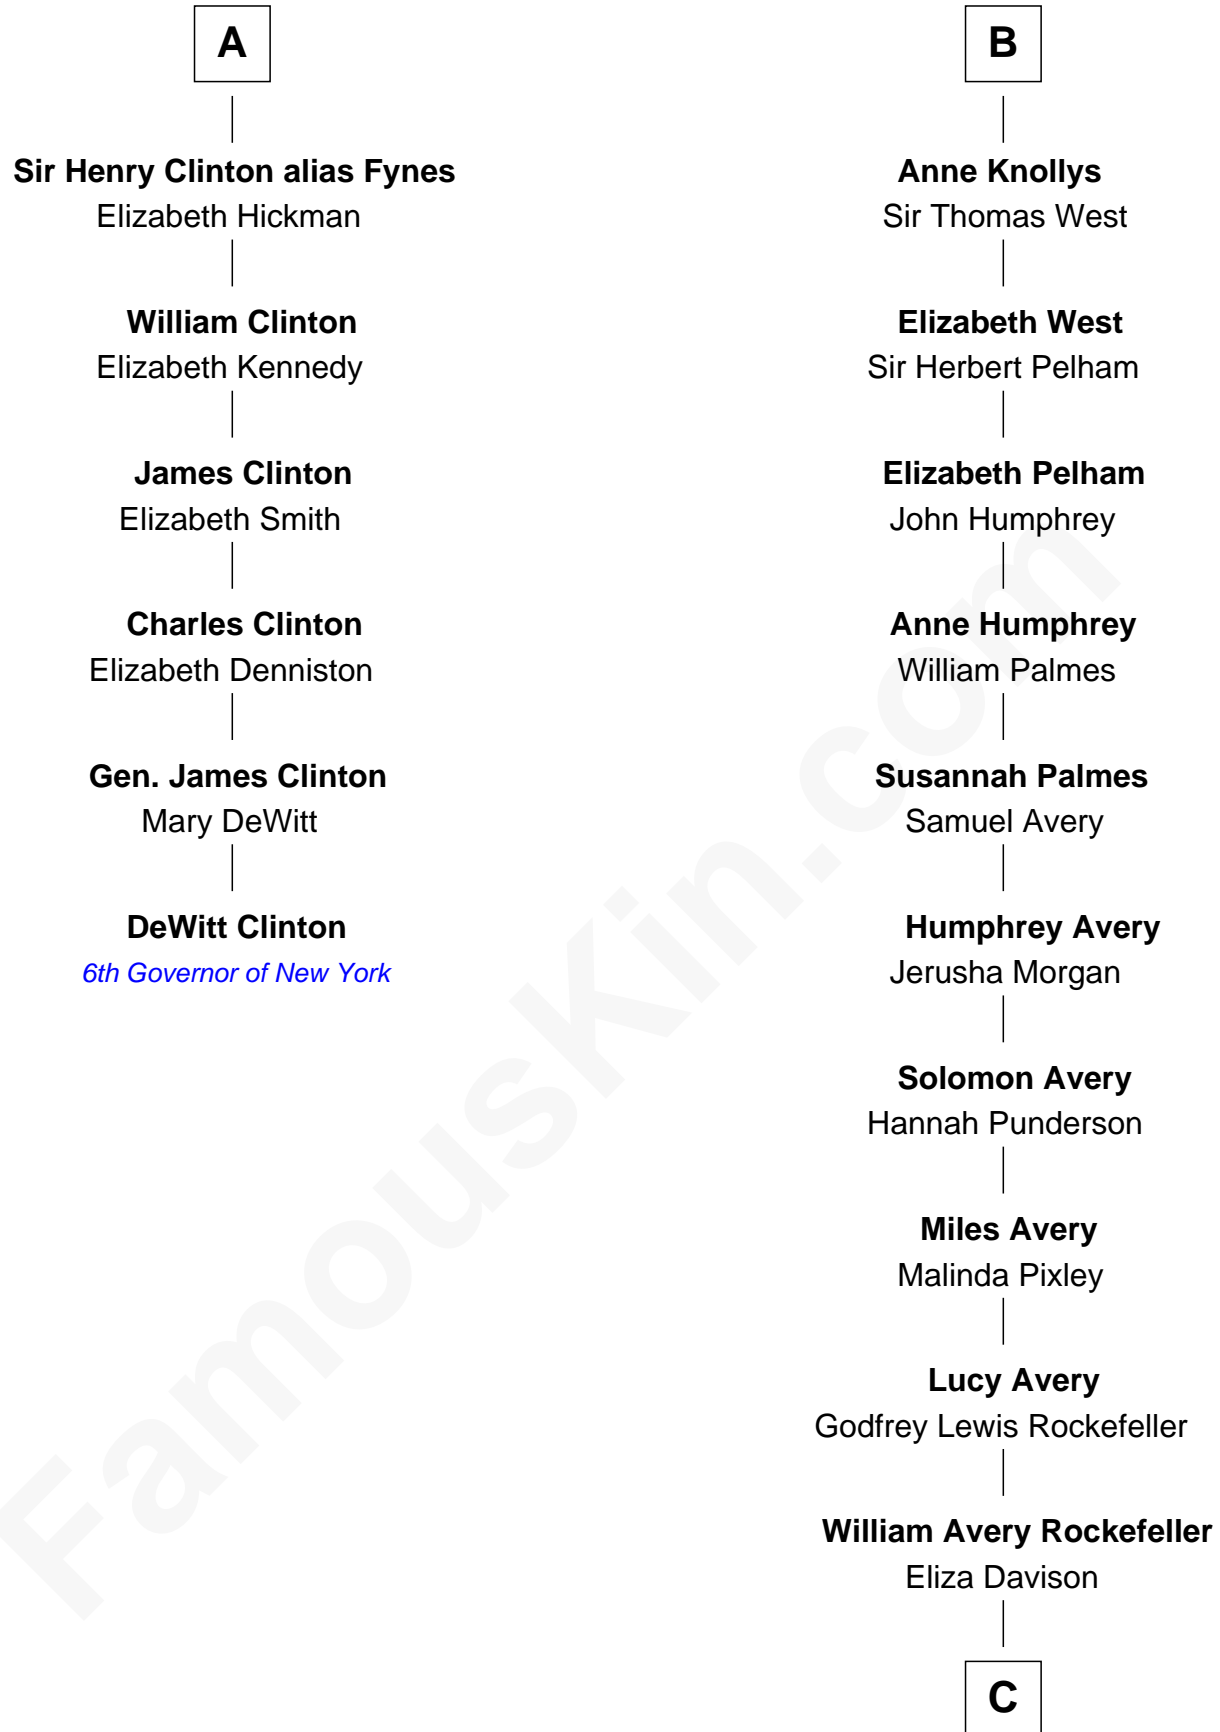

FamousKin.com Relationship Chart of

DeWitt Clinton

6th Governor of New York

12th cousin 7 times removed of

Nelson Rockefeller

41st U.S. Vice-President

C

John Davison Rockefeller

Laura Celestia Spelman

John Davison Rockefeller

Abby Greene Aldrich

Nelson Rockefeller

41st U.S. Vice-President

FamousKin.com