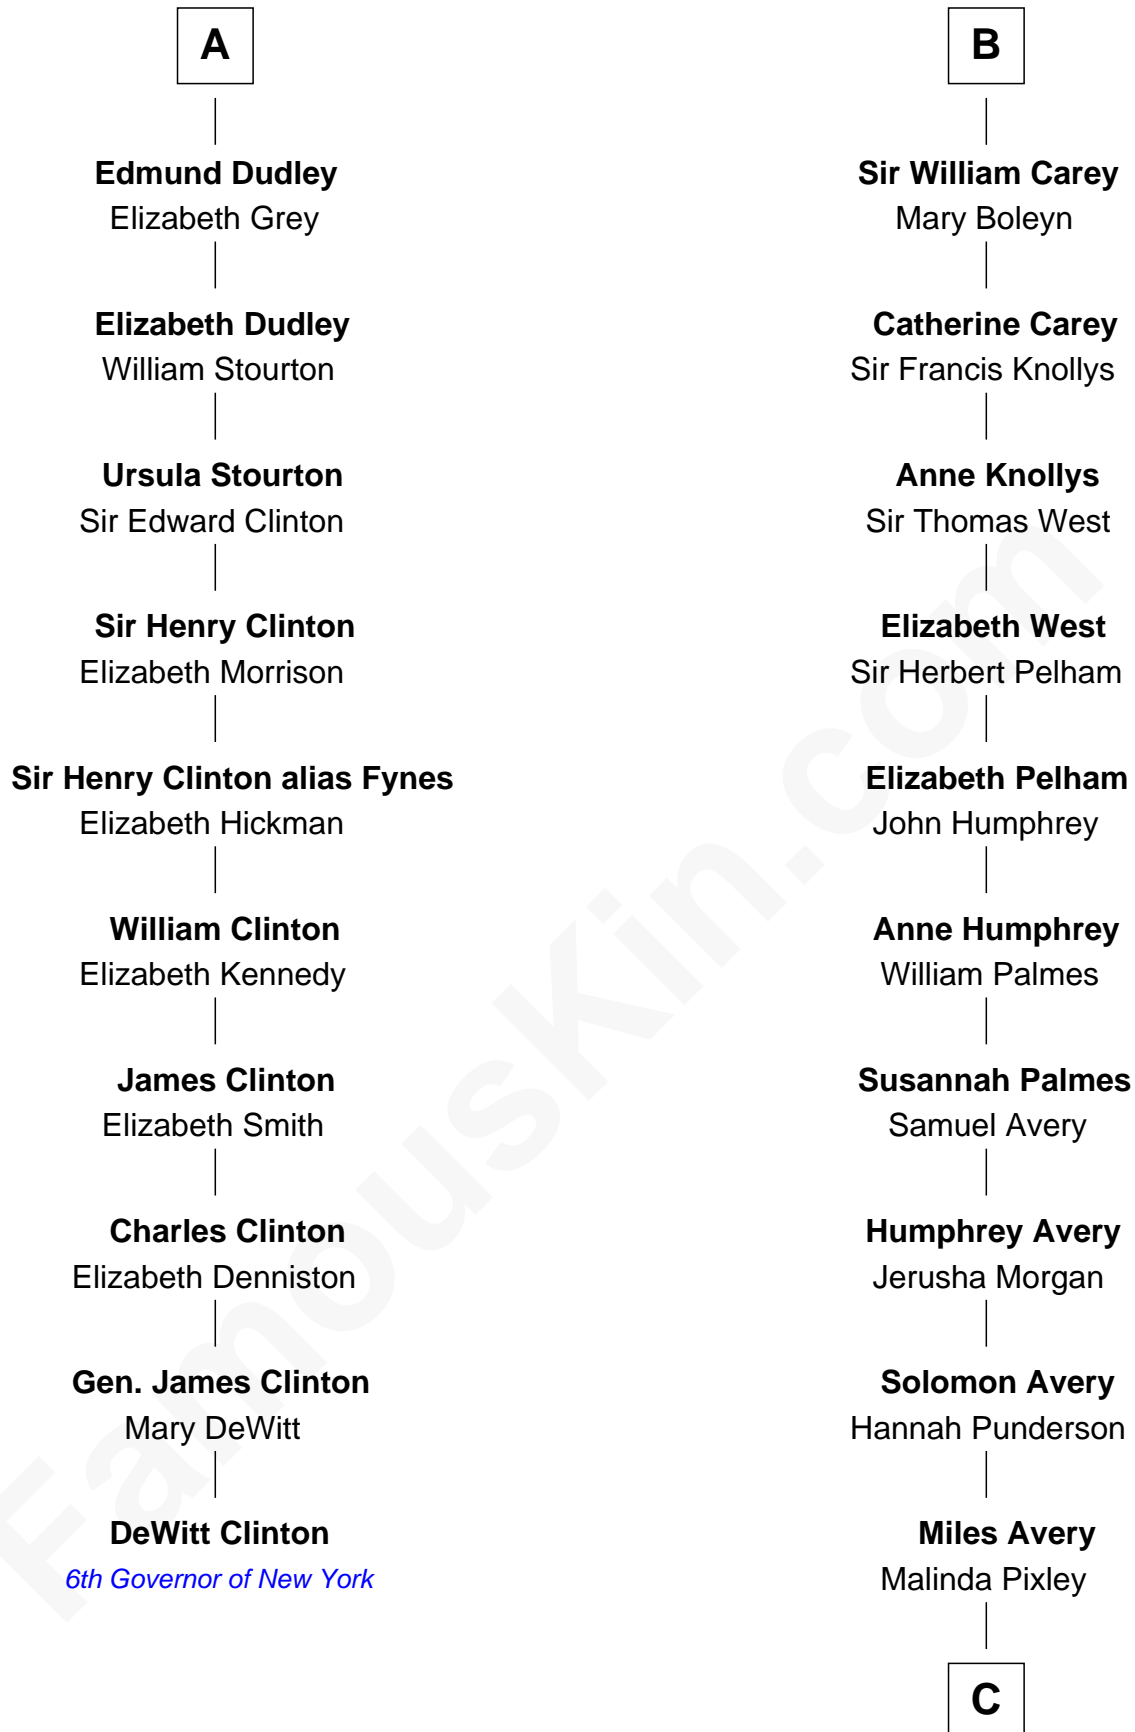

FamousKin.com Relationship Chart of

DeWitt Clinton

6th Governor of New York

16th cousin 5 times removed of

Nelson Rockefeller

41st U.S. Vice-President

Sir Hugh le Despencer

Isabella de Beauchamp

Eleanor de Clare

Elizabeth le Despencer

Maurice de Berkeley

Thomas de Berkeley

Margaret de Lisle

Elizabeth de Berkeley

Richard de Beauchamp

Eleanor Beauchamp

Edmund Beaufort

Eleanor Beaufort

Sir Robert Spencer

Margaret Spencer

Sir Thomas Carey

B

C

—
Lucy Avery

41st U.S. Vice-President

FamousKin.com