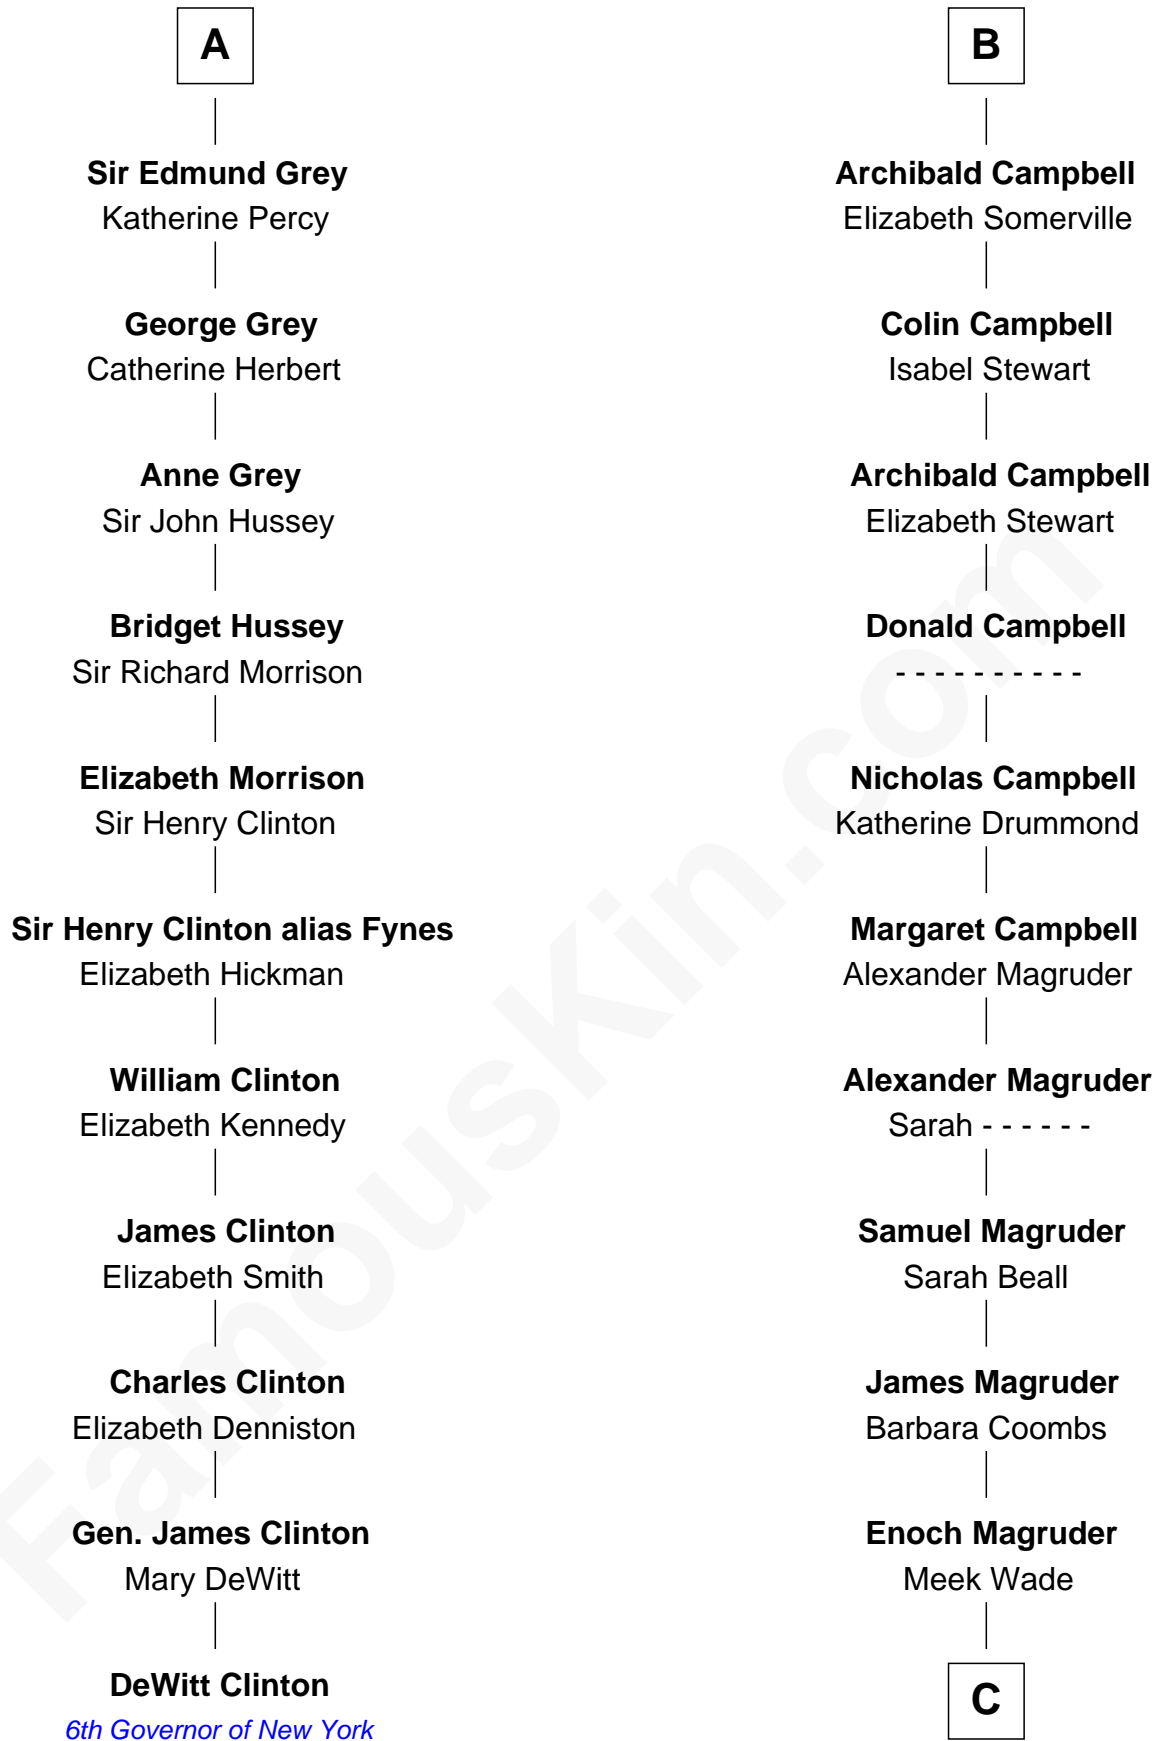

# FamousKin.com Relationship Chart of

**DeWitt Clinton**

*6th Governor of New York*

17th cousin 4 times removed of

**Emily Post**

*American Author on Etiquette*

**Gilbert de Clare**

Isabel Marshal

**C**

**Mary Meek Magruder**

Thomas Clagett

**Sarah Magruder Clagett**

Upton Bruce

**Marian Bruce**

William Price

**Bruce Price**