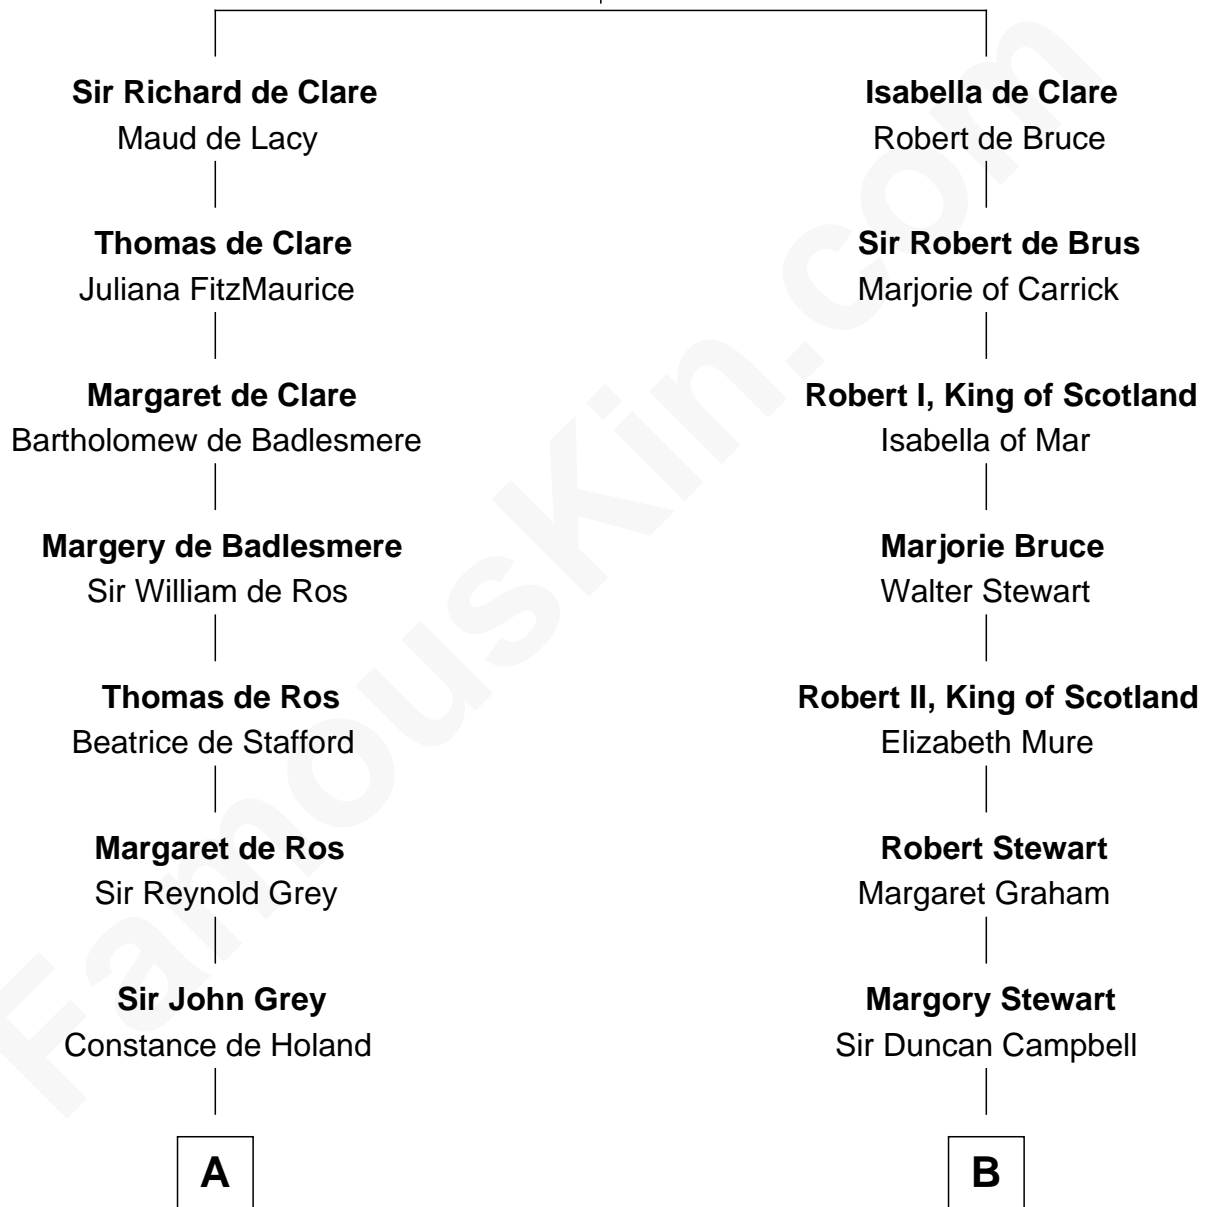

# FamousKin.com Relationship Chart of

**DeWitt Clinton**

*6th Governor of New York*

17th cousin 4 times removed of

**Emily Post**

*American Author on Etiquette*

**Gilbert de Clare**

Isabel Marshal

**C**

**Mary Meek Magruder**

Thomas Clagett

**Sarah Magruder Clagett**

Upton Bruce

**Marian Bruce**

William Price

**Bruce Price**

Mary Josephine Lee

**Emily Post**

*American Author on Etiquette*

FamousKin.com