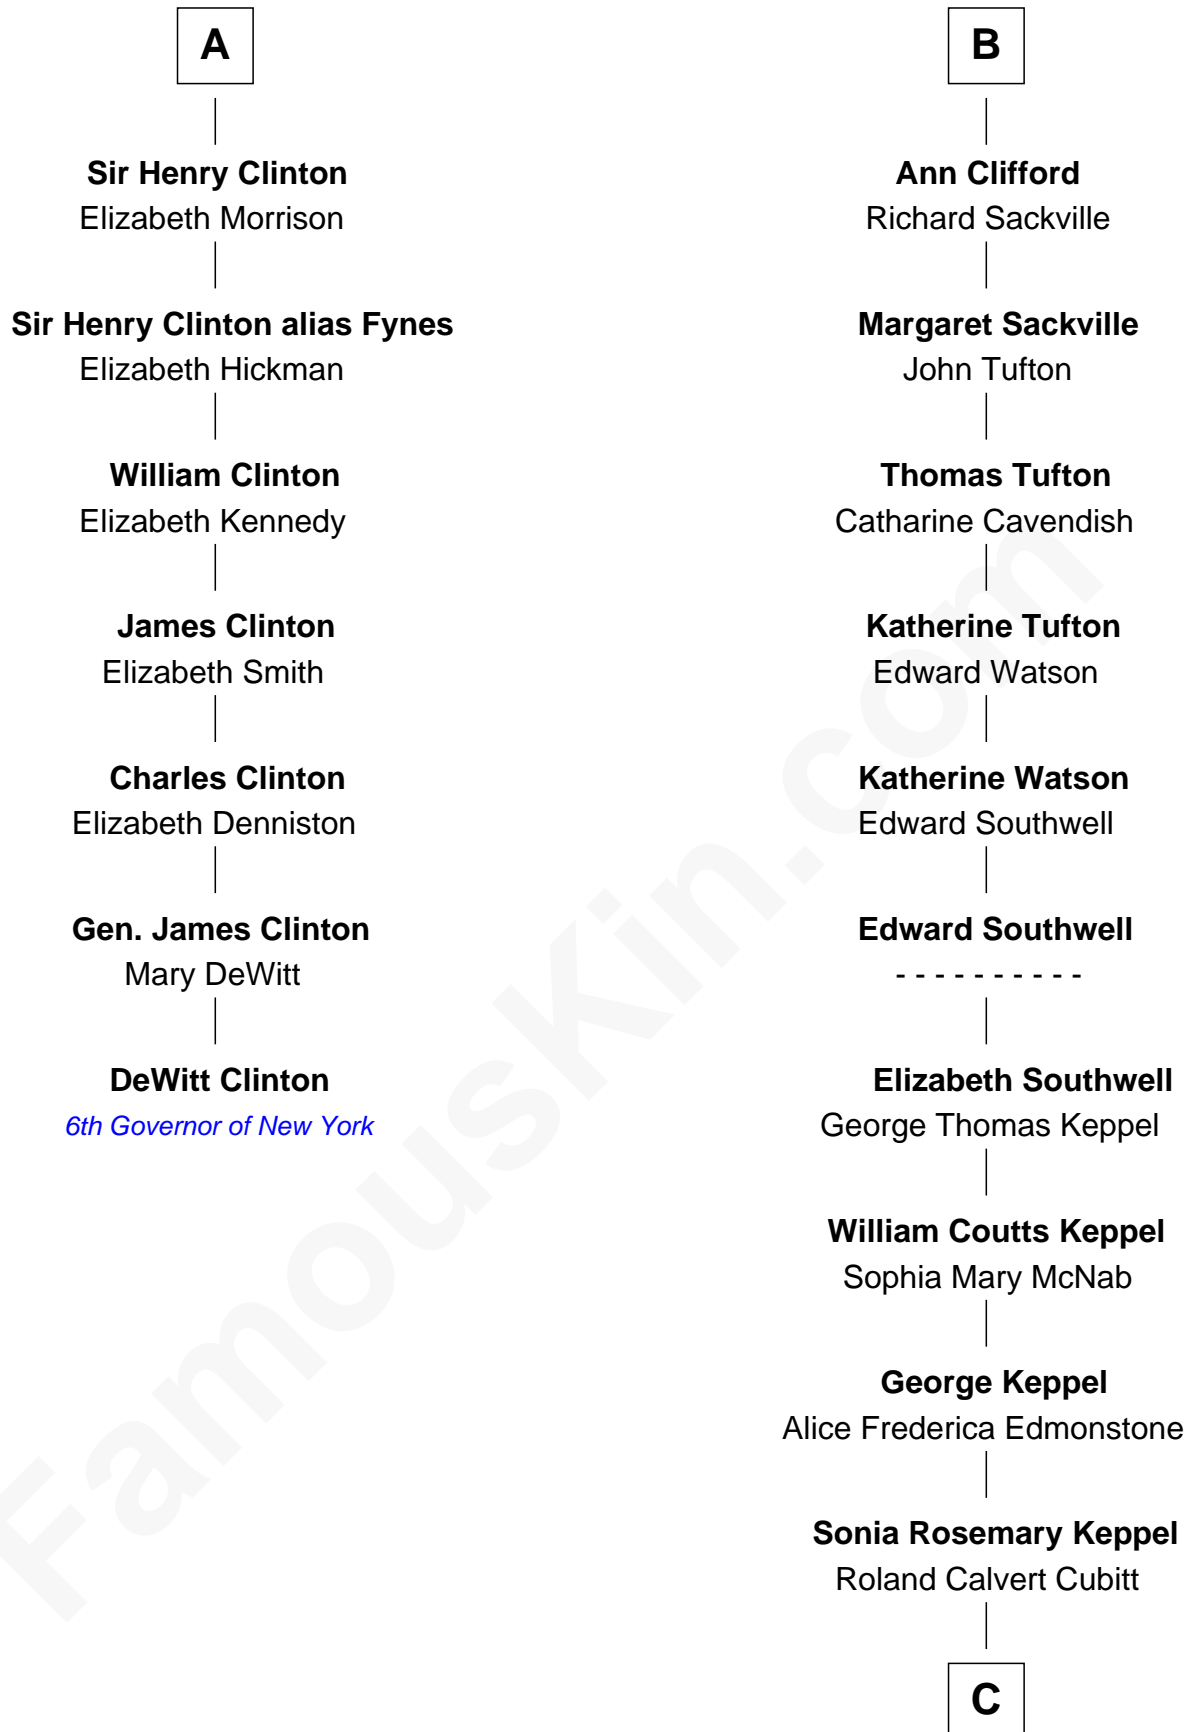

FamousKin.com

Relationship Chart of

DeWitt Clinton

6th Governor of New York

13th cousin 5 times removed of

Camilla Parker Bowles

Queen Consort of the United Kingdom

Sir Philip le Despencer

Elizabeth - - - - -

C

Rosalind Maud Cubitt
Bruce Middleton Hope Shand

Camilla Parker Bowles
Queen Consort

FamousKin.com