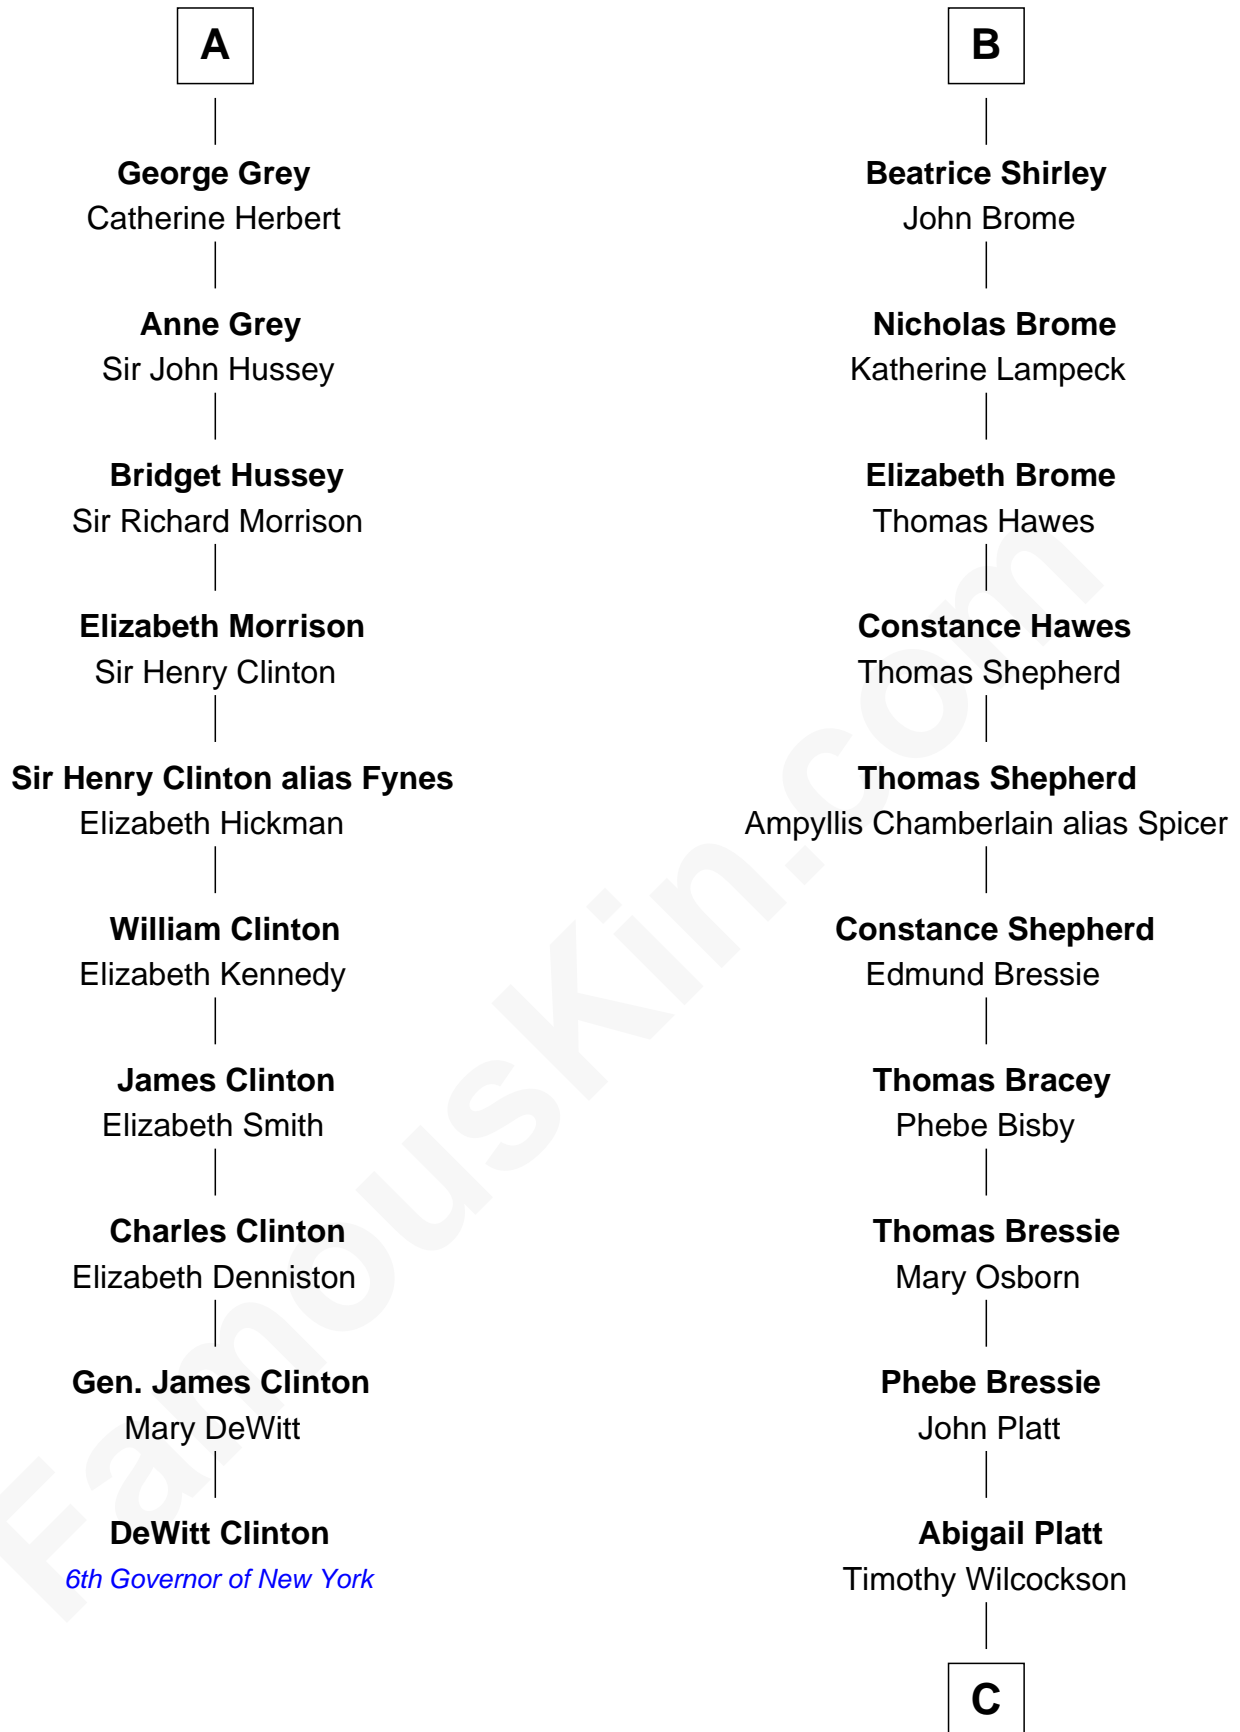

FamousKin.com Relationship Chart of

DeWitt Clinton

6th Governor of New York

16th cousin 5 times removed of

Helen (Herron) Taft

First Lady of President William H. Taft

C

Joanna Wilcockson

David Welles

Charity Welles

Rev. Isaac Clinton

Maria Clinton

Ela Collins

Harriet Anne Collins

John Williamson Herron

Helen (Herron) Taft

First Lady of William H. Taft