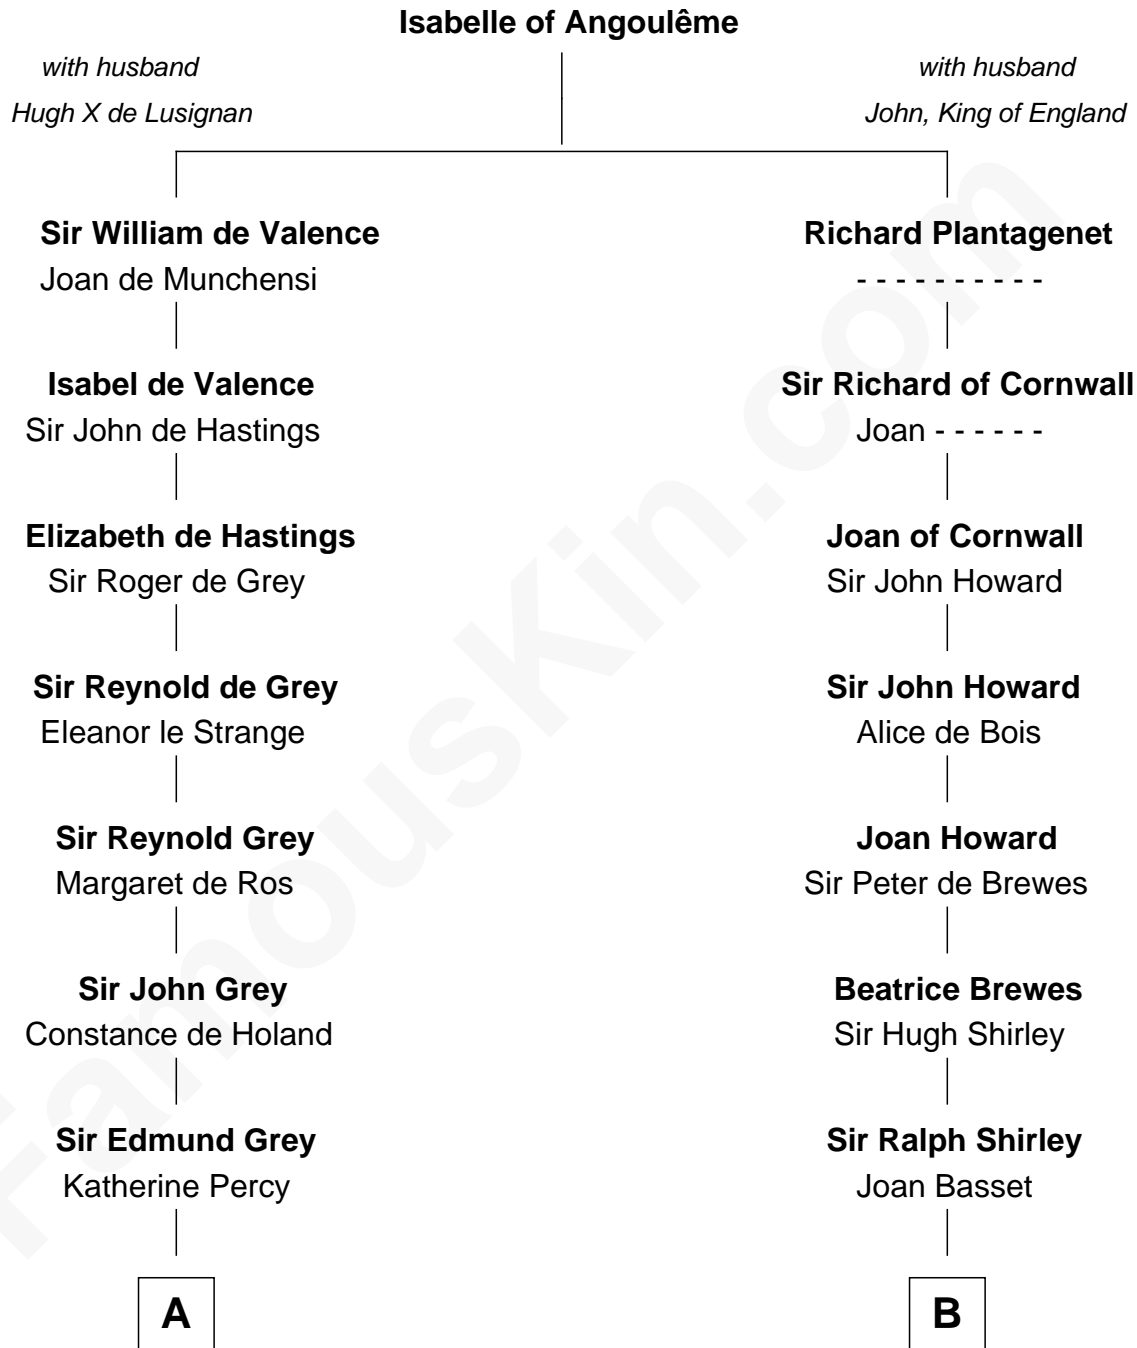

FamousKin.com Relationship Chart of

DeWitt Clinton

6th Governor of New York

16th cousin 5 times removed of

Helen (Herron) Taft

First Lady of President William H. Taft

C

Joanna Wilcockson

David Welles

Charity Welles

Rev. Isaac Clinton

Maria Clinton

Ela Collins

Harriet Anne Collins

John Williamson Herron

Helen (Herron) Taft

First Lady of William H. Taft