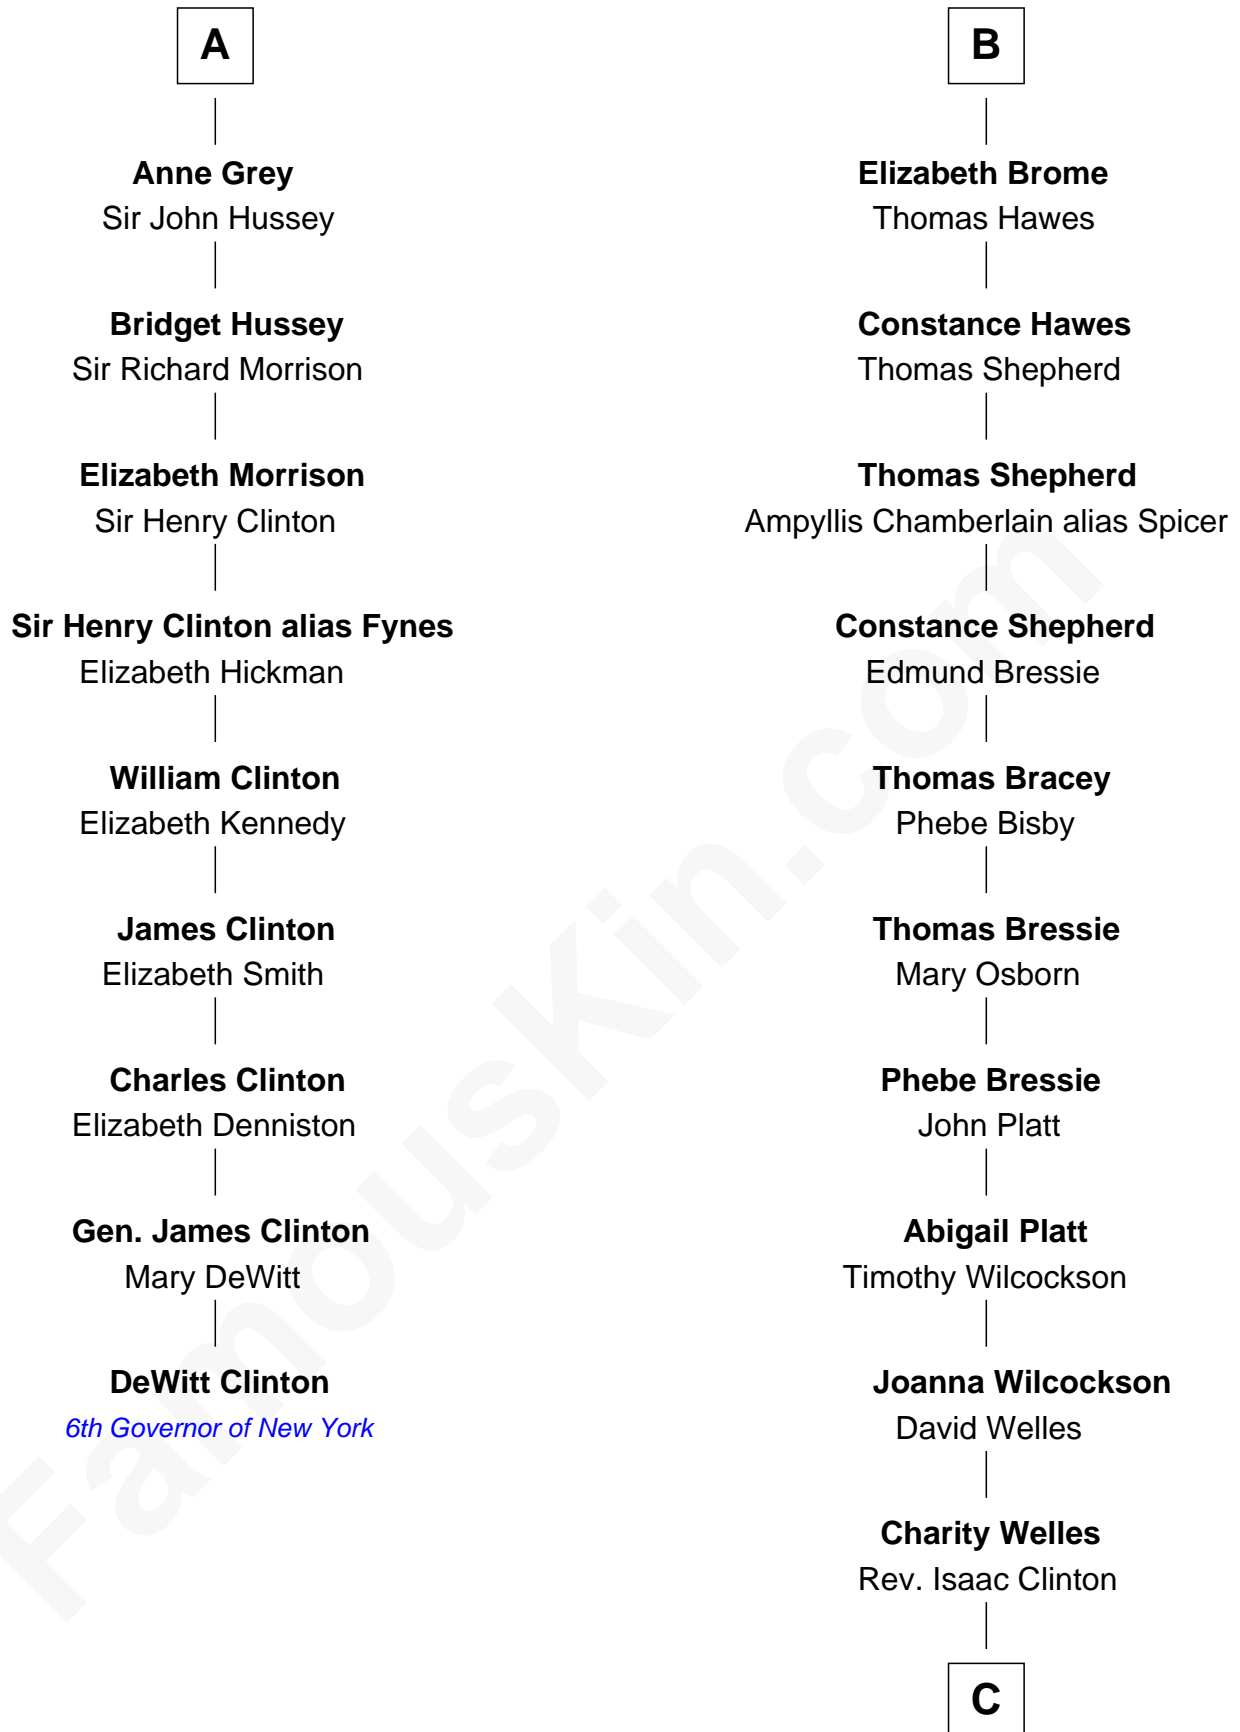

FamousKin.com Relationship Chart of

DeWitt Clinton

6th Governor of New York

15th cousin 4 times removed of

Helen (Herron) Taft

First Lady of President William H. Taft

Sir Robert de Ros

Isabel de Aubeney

C

—
Maria Clinton

Ela Collins

—
Harriet Anne Collins

John Williamson Herron

—
Helen (Herron) Taft

First Lady of William H. Taft

FamousKin.com