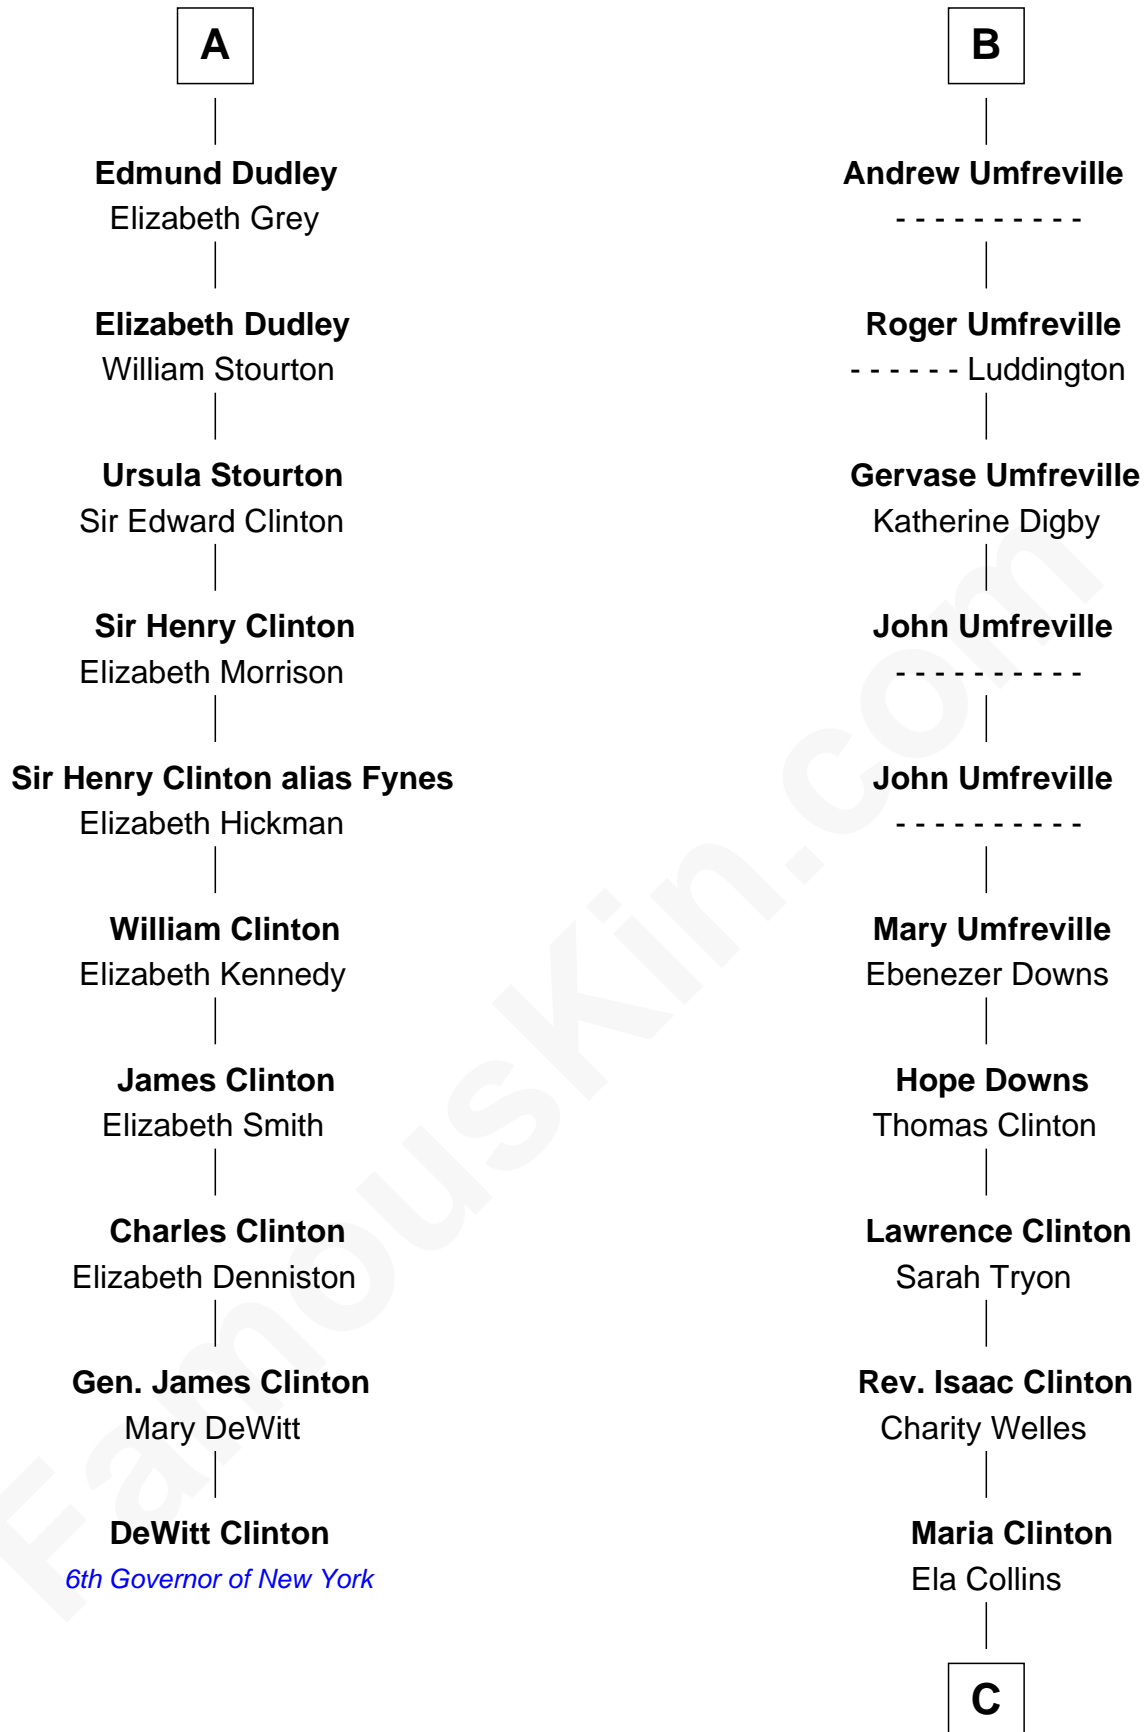

FamousKin.com Relationship Chart of

DeWitt Clinton

6th Governor of New York

16th cousin 2 times removed of

Helen (Herron) Taft

First Lady of President William H. Taft

C

Harriet Anne Collins
John Williamson Herron

Helen (Herron) Taft
First Lady of William H. Taft

FamousKin.com