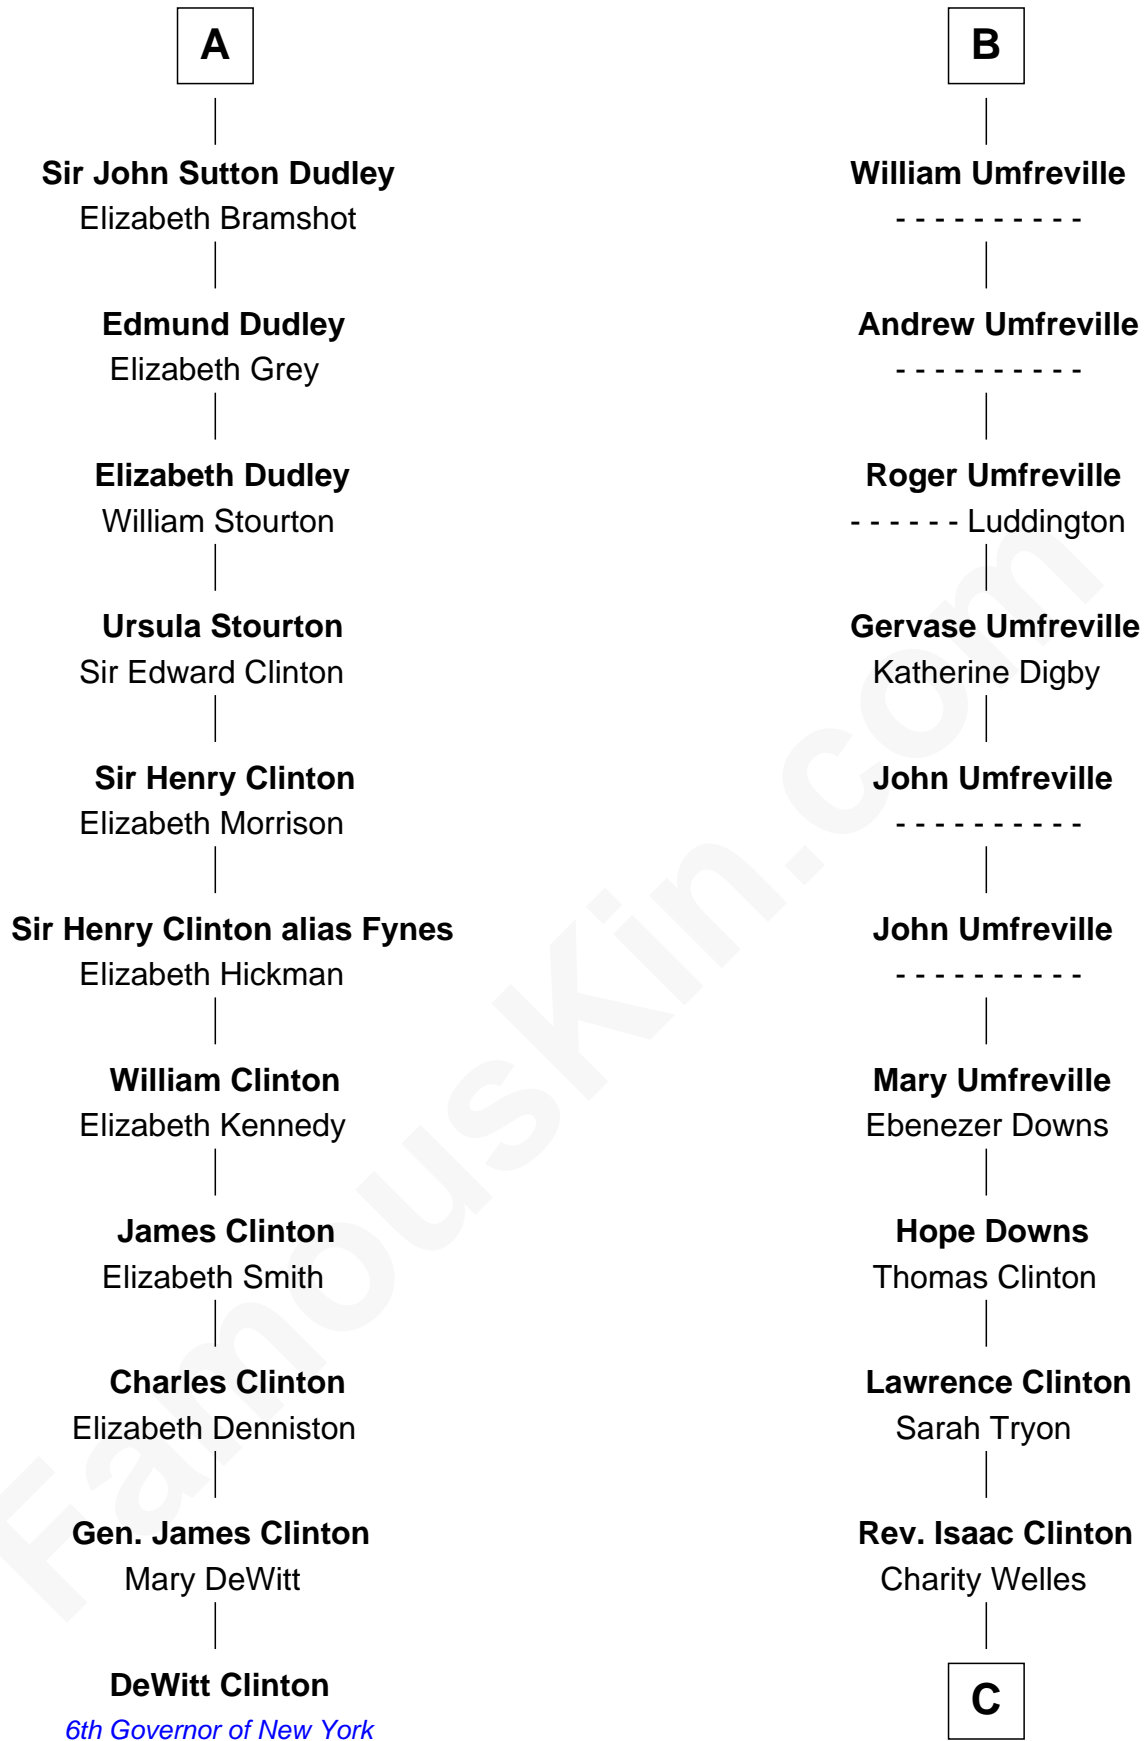

FamousKin.com

Relationship Chart of

DeWitt Clinton

6th Governor of New York

17th cousin 2 times removed of

Helen (Herron) Taft

First Lady of President William H. Taft

C

—
Maria Clinton

Ela Collins

—
Harriet Anne Collins

John Williamson Herron

—
Helen (Herron) Taft

First Lady of William H. Taft

FamousKin.com