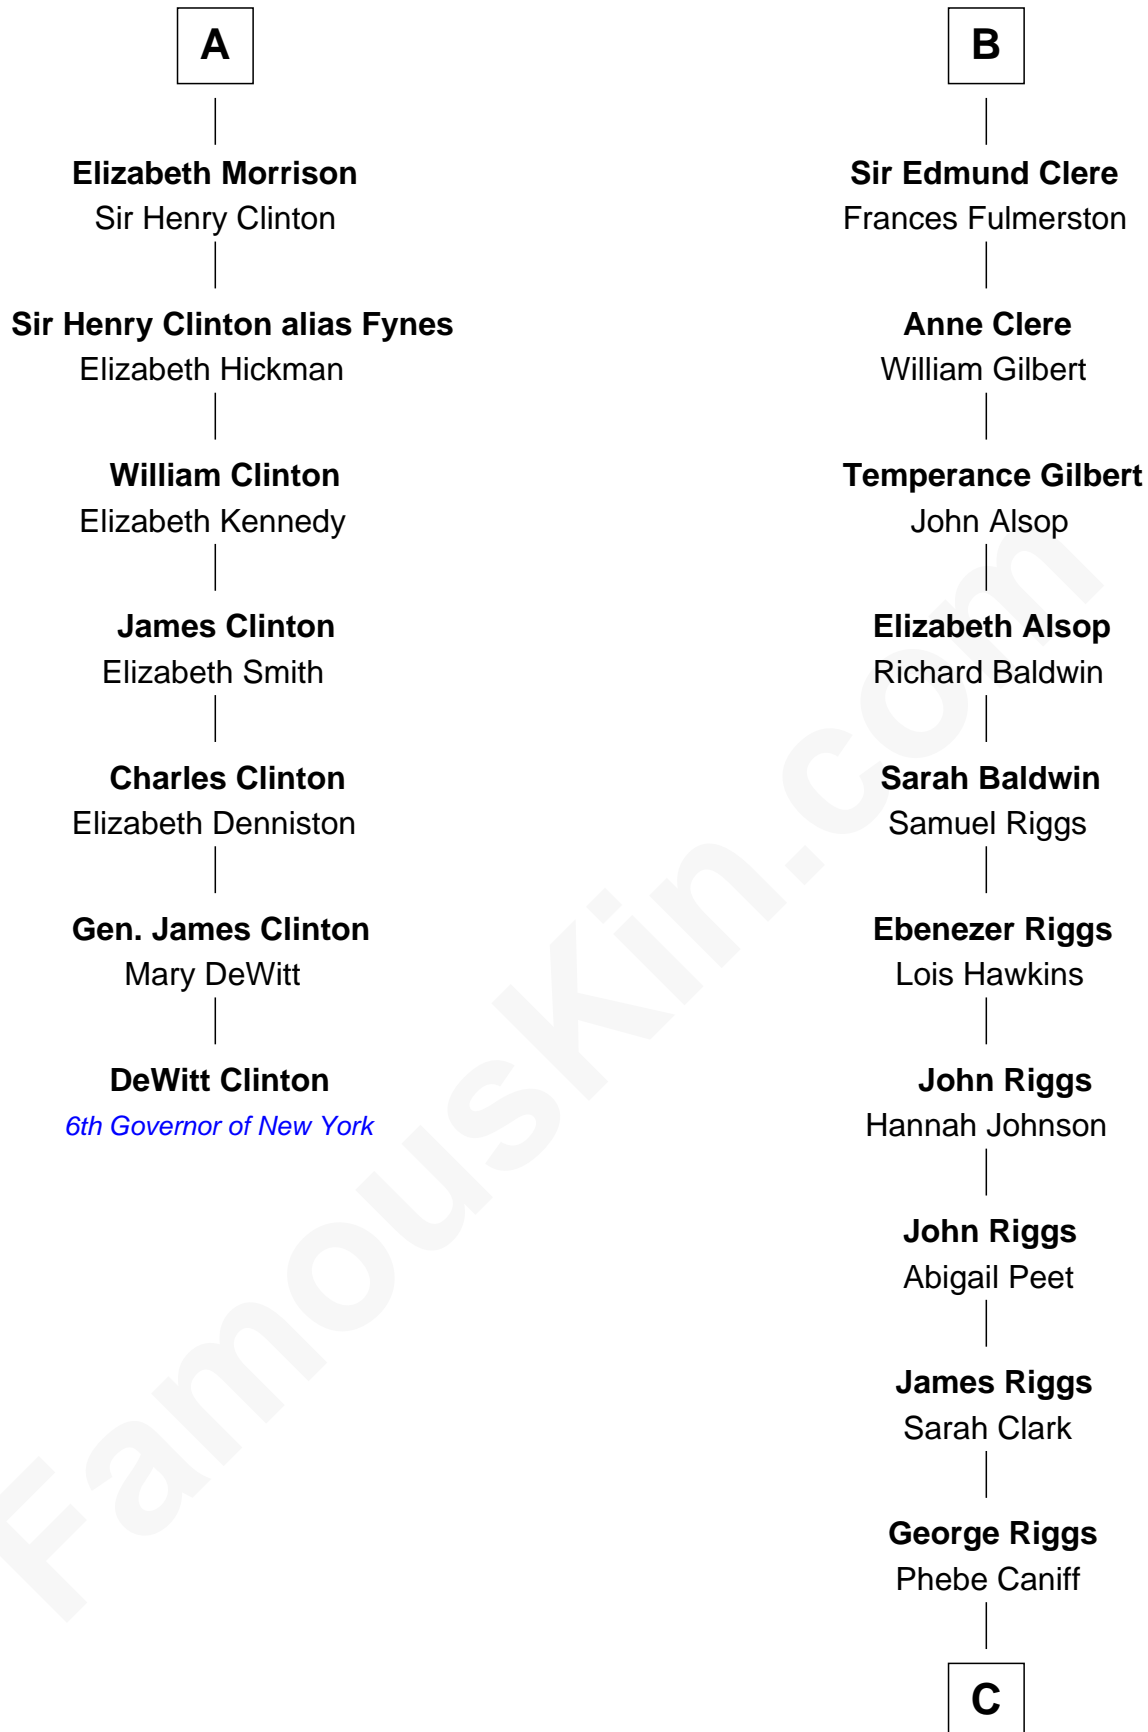

FamousKin.com

Relationship Chart of

DeWitt Clinton

6th Governor of New York

13th cousin 7 times removed of

Mamie (Doud) Eisenhower

First Lady of President Dwight Eisenhower

C

—
Maria Riggs

Eli Doud

—
Royal Houghton Doud

Mary Cornelia Sheldon

—
John Sheldon Doud

Elivera Mathilda Carlson

—
Mamie (Doud) Eisenhower

First Lady of Dwight Eisenhower