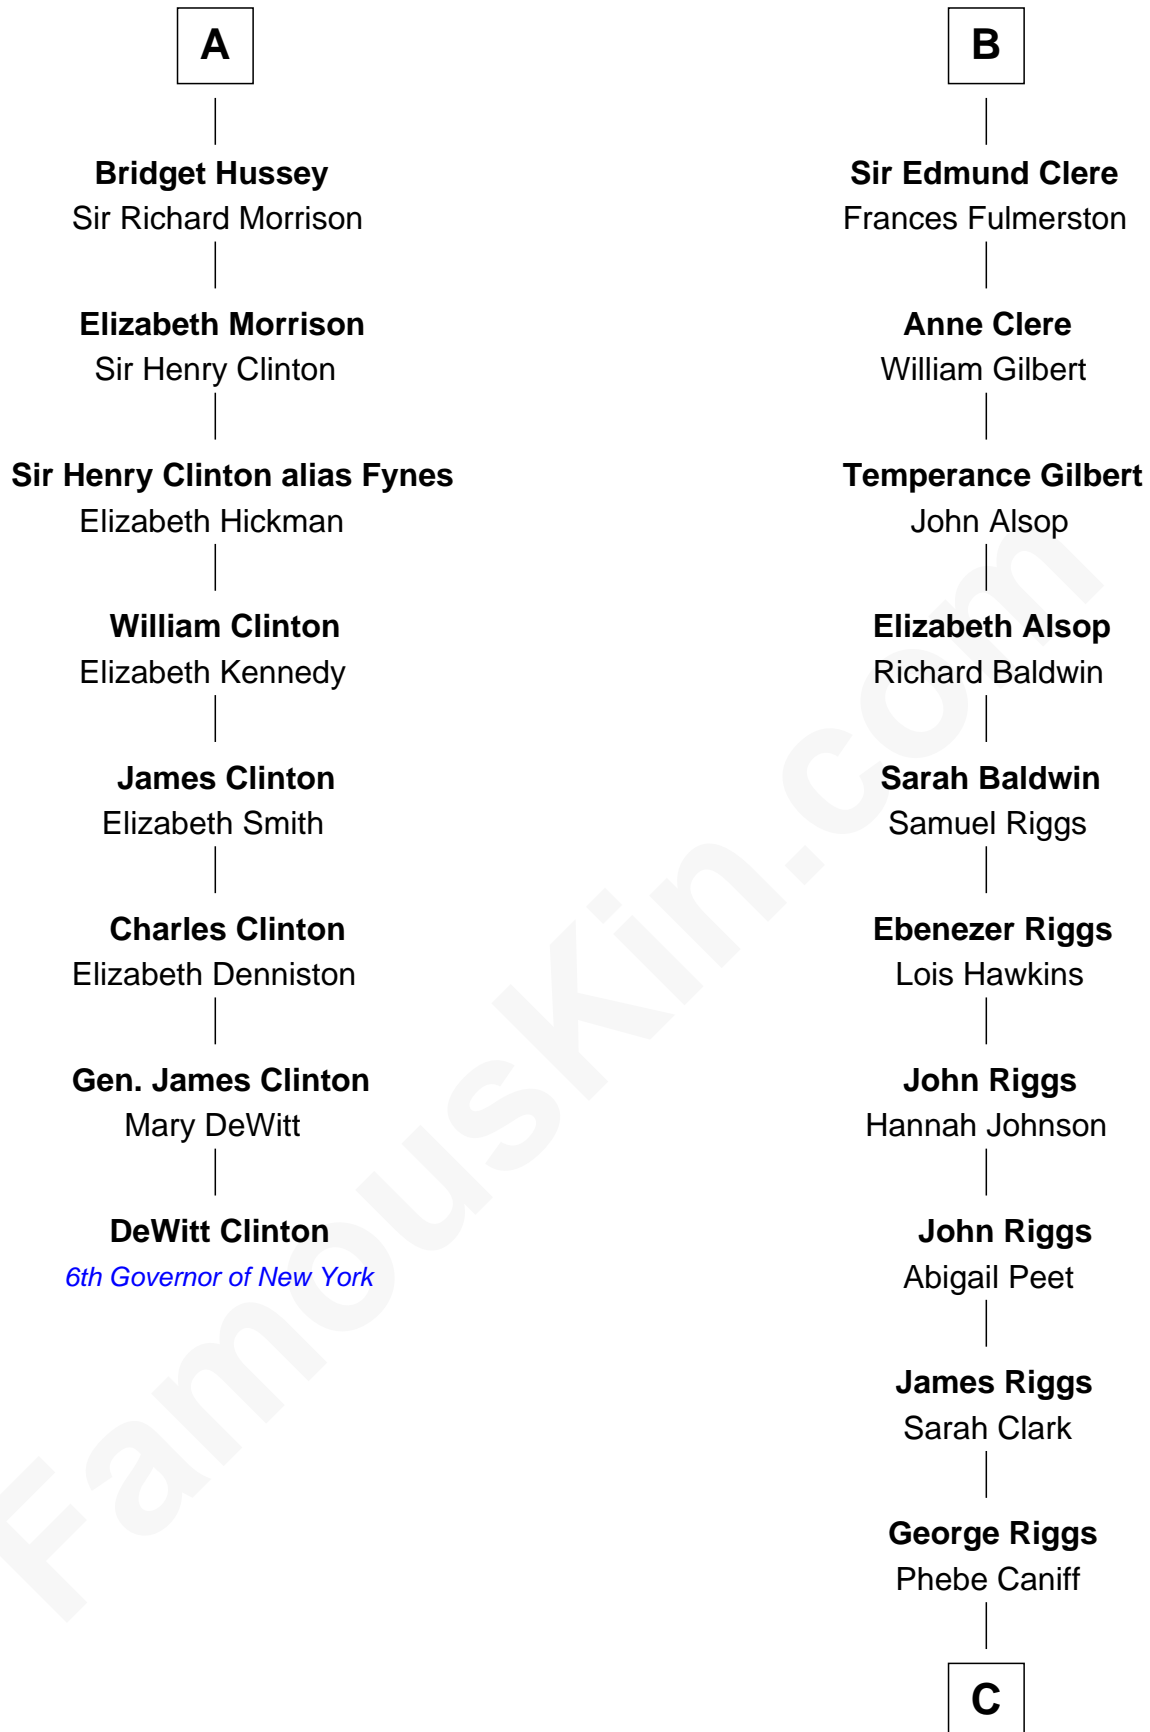

## Relationship Chart of

### DeWitt Clinton

6th Governor of New York

14th cousin 6 times removed of

### Mamie (Doud) Eisenhower

First Lady of President Dwight Eisenhower

**C**

—  
**Maria Riggs**

Eli Doud  
—

—  
**Royal Houghton Doud**

Mary Cornelia Sheldon  
—

—  
**John Sheldon Doud**

Elivera Mathilda Carlson  
—

—  
**Mamie (Doud) Eisenhower**

*First Lady of Dwight Eisenhower*

FamousKin.com