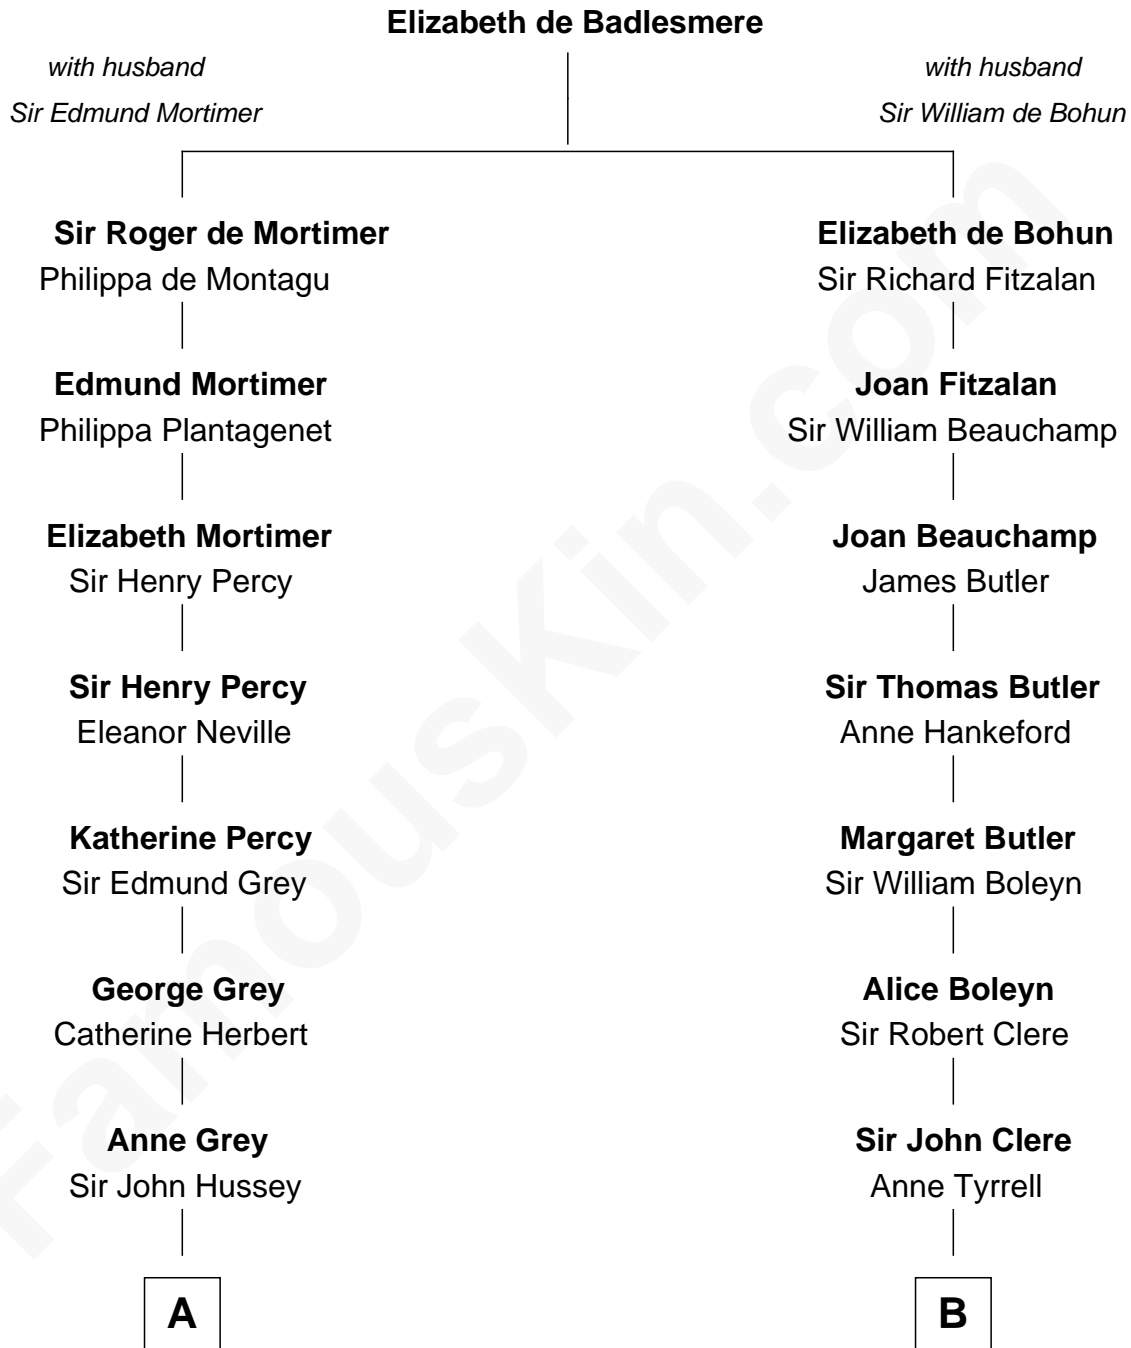

FamousKin.com

Relationship Chart of

DeWitt Clinton

6th Governor of New York

14th cousin 6 times removed of

Mamie (Doud) Eisenhower

First Lady of President Dwight Eisenhower