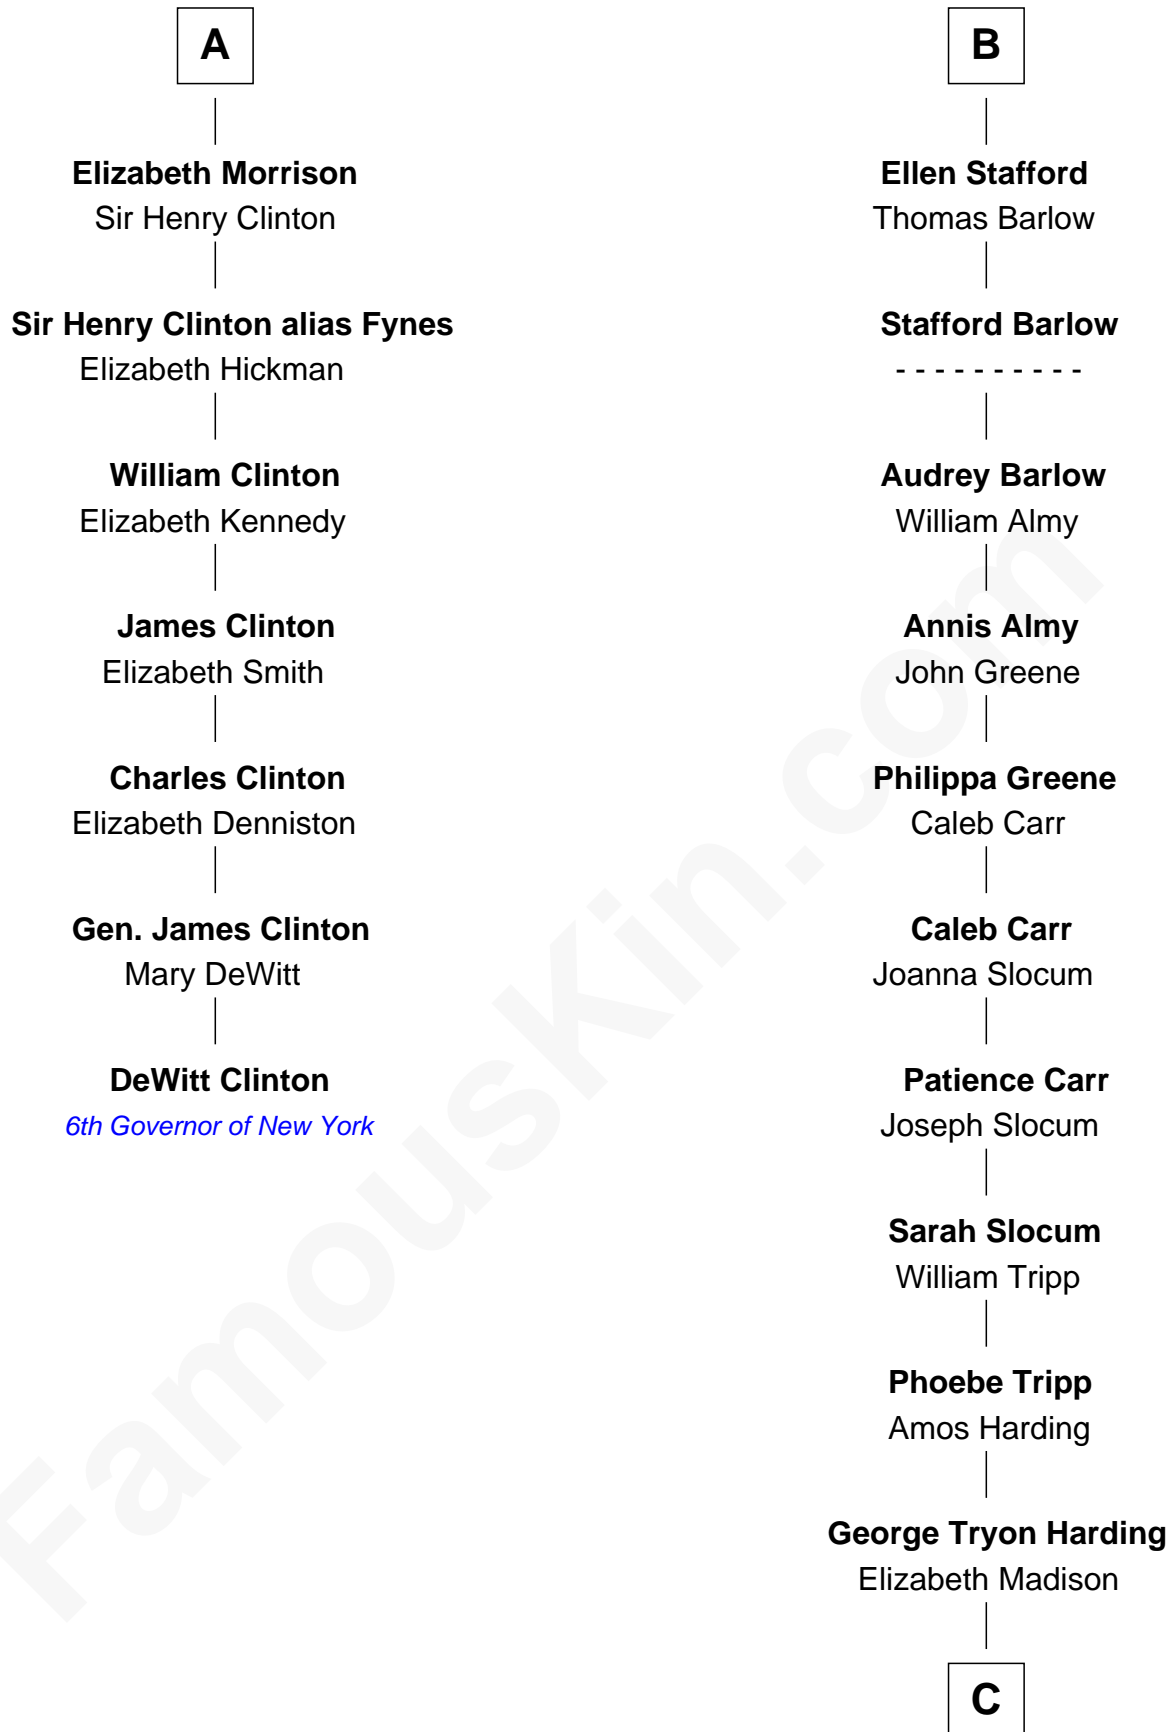

# FamousKin.com Relationship Chart of

**DeWitt Clinton**

*6th Governor of New York*

13th cousin 6 times removed of

**Warren G. Harding**

*29th U.S. President*

C

Charles Alexander Harding

Mary Ann Crawford

Dr. George Tryon Harding

Phoebe Elizabeth Dickerson

Warren G. Harding

*29th U.S. President*

FamousKin.com