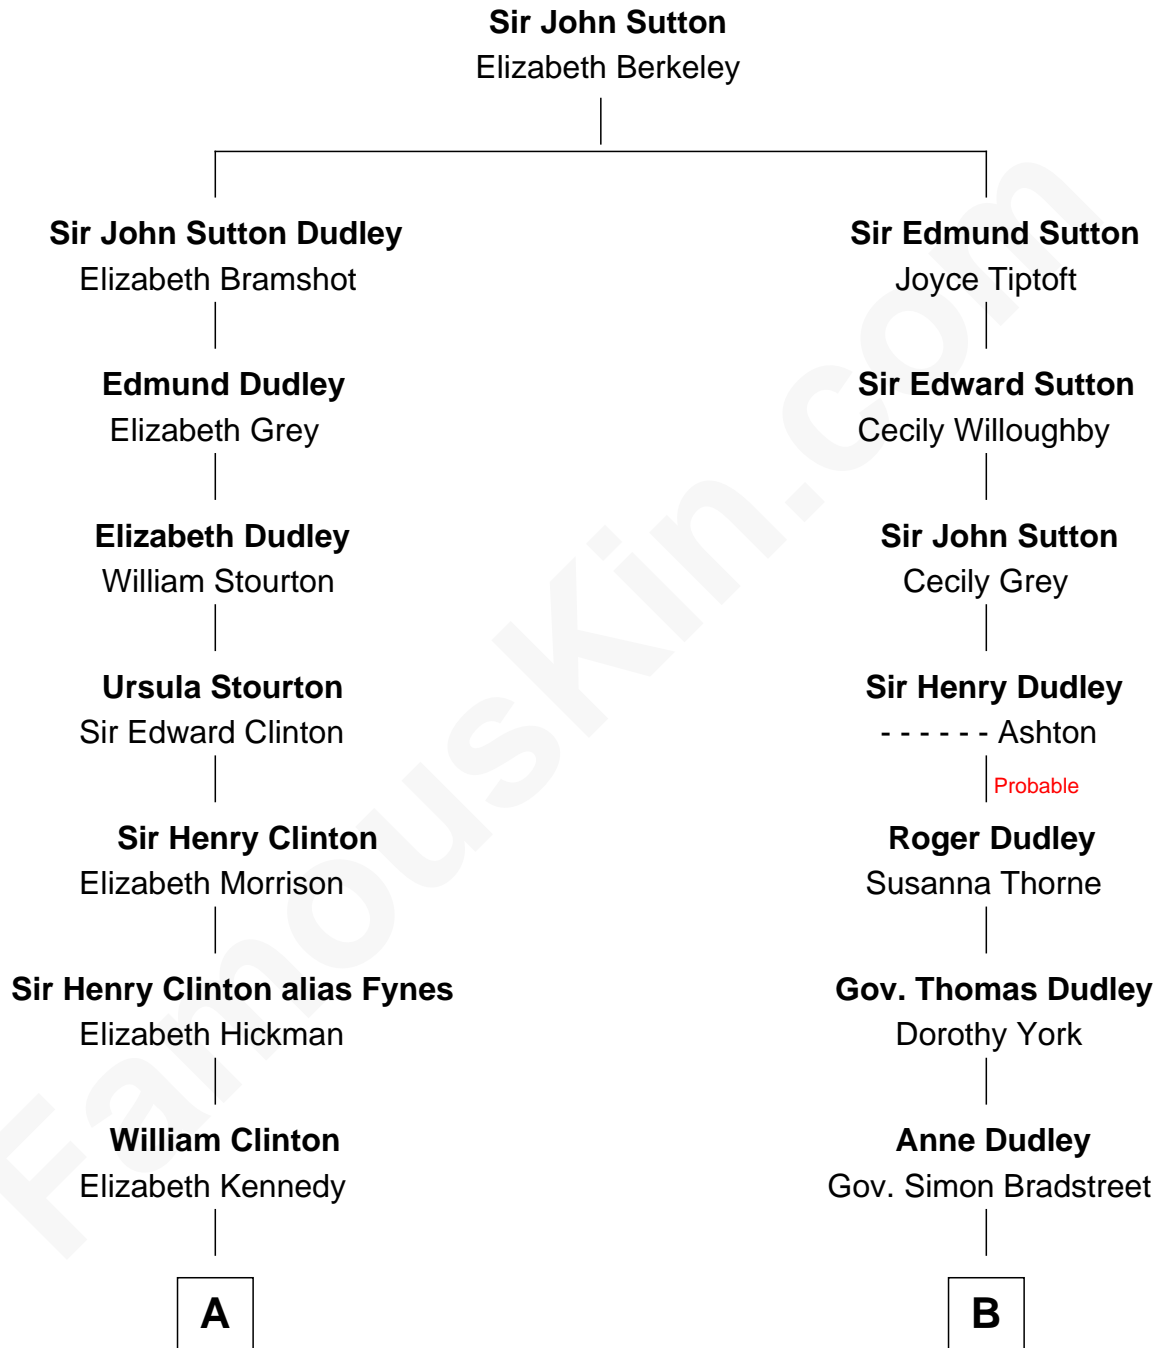

# FamousKin.com Relationship Chart of

**DeWitt Clinton**

*6th Governor of New York*

10th cousin 6 times removed of

**Herbert Hoover**

*31st U.S. President*

**A**

**James Clinton**  
Elizabeth Smith

**Charles Clinton**  
Elizabeth Denniston

**Gen. James Clinton**  
Mary DeWitt

**DeWitt Clinton**  
*6th Governor of New York*

**B**

**Dudley Bradstreet**  
Anne Wood

**Margaret Bradstreet**  
Job Tyler

**Hannah Tyler**  
John Spofford

**Phebe Spofford**  
John Grout

**Phebe Grout**  
Jacob Winn

**Endymia Winn**  
Thomas Sherwood

**Lucinda Sherwood**  
John Minthorn

**Theodore Minthorn**  
Mary Wasley

**Hulda Randall Minthorn**  
Jessie Clark Hoover

**Herbert Hoover**  
*31st U.S. President*