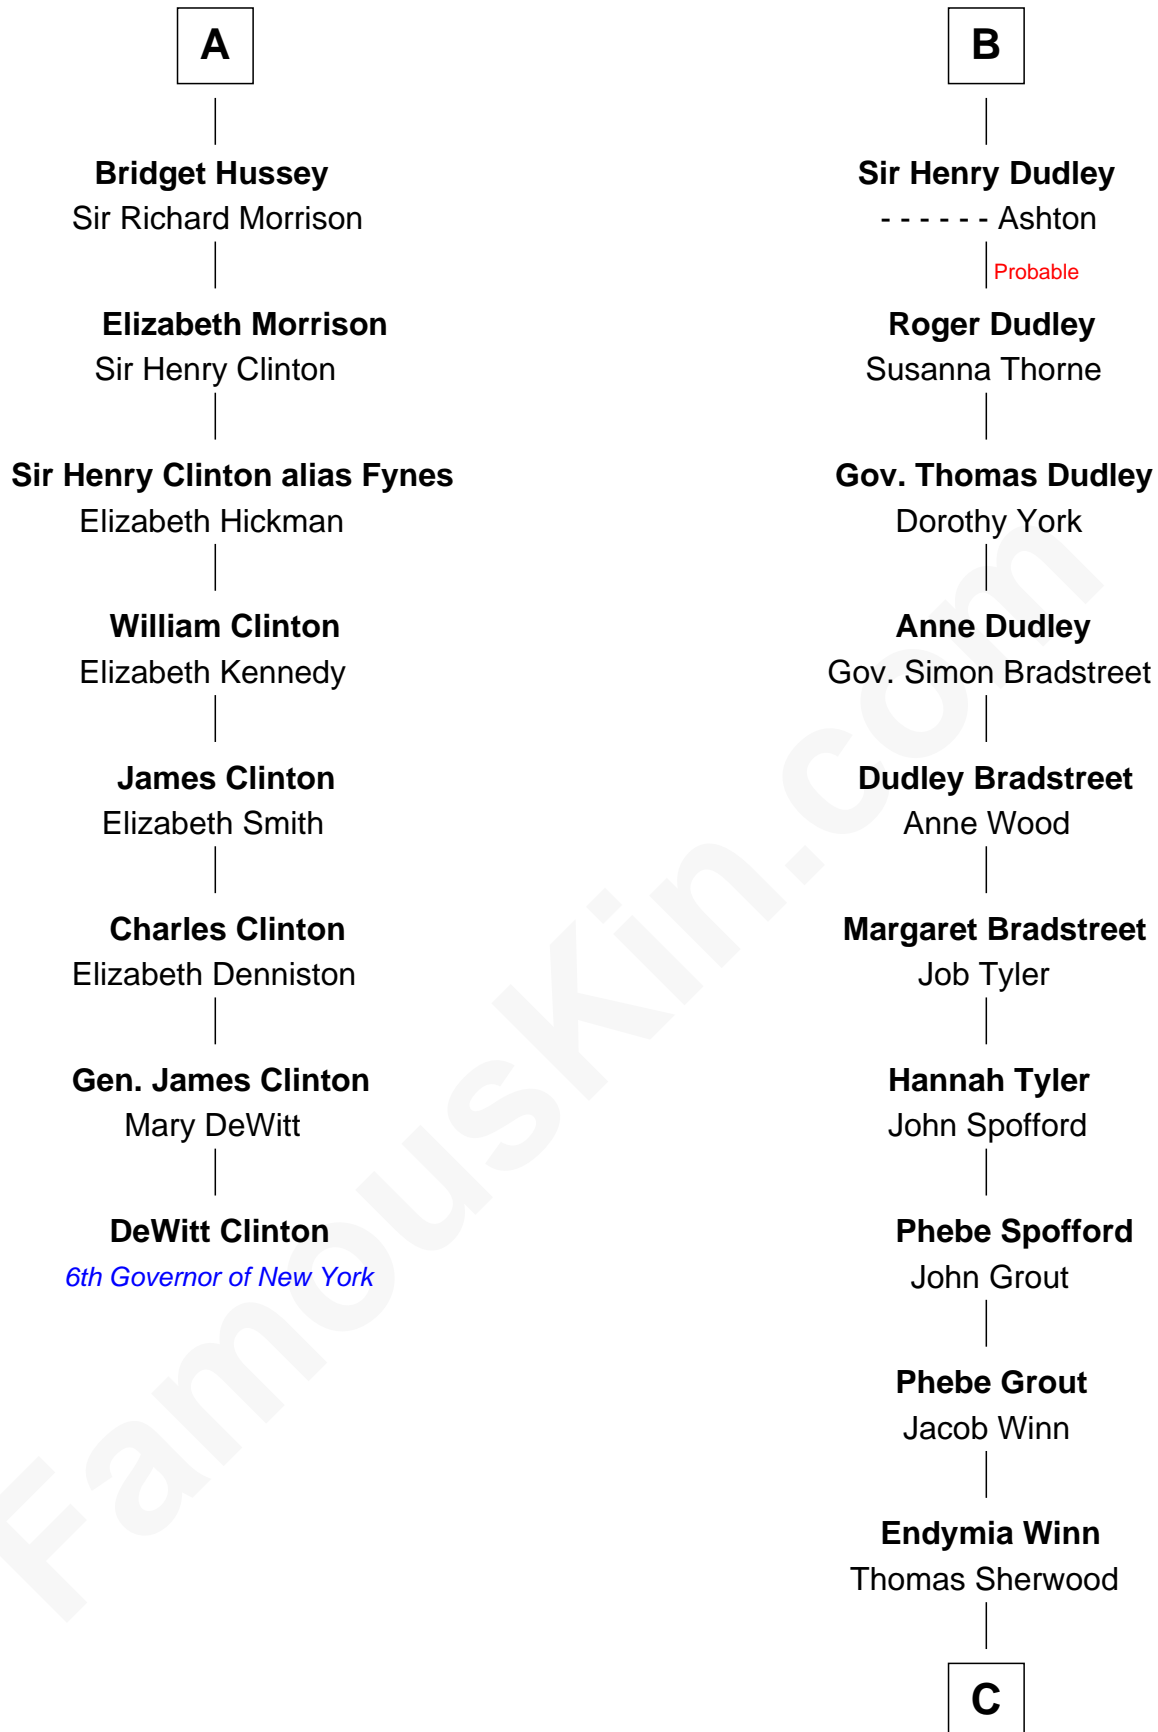

FamousKin.com Relationship Chart of

DeWitt Clinton

6th Governor of New York

14th cousin 6 times removed of

Herbert Hoover

31st U.S. President

Henry Plantagenet

Maud de Chaworth

Henry of Lancaster
Isabella de Beaumont

Blanche of Lancaster
John of Gaunt

Elizabeth of Lancaster
John de Holand

Constance de Holand
Sir John Grey

Sir Edmund Grey
Katherine Percy

George Grey
Catherine Herbert

Anne Grey
Sir John Hussey

A

Eleanor Plantagenet
Richard Fitzalan

Alice Fitzalan
Sir Thomas de Holand

Eleanor Holand
Edward Cherleton

Joyce Cherleton
Sir John Tiptoft

Joyce Tiptoft
Sir Edmund Sutton

Sir Edward Sutton
Cecily Willoughby

Sir John Sutton
Cecily Grey

B

C

—
Lucinda Sherwood

John Minthorn

—
Theodore Minthorn

Mary Wasley

—
Hulda Randall Minthorn