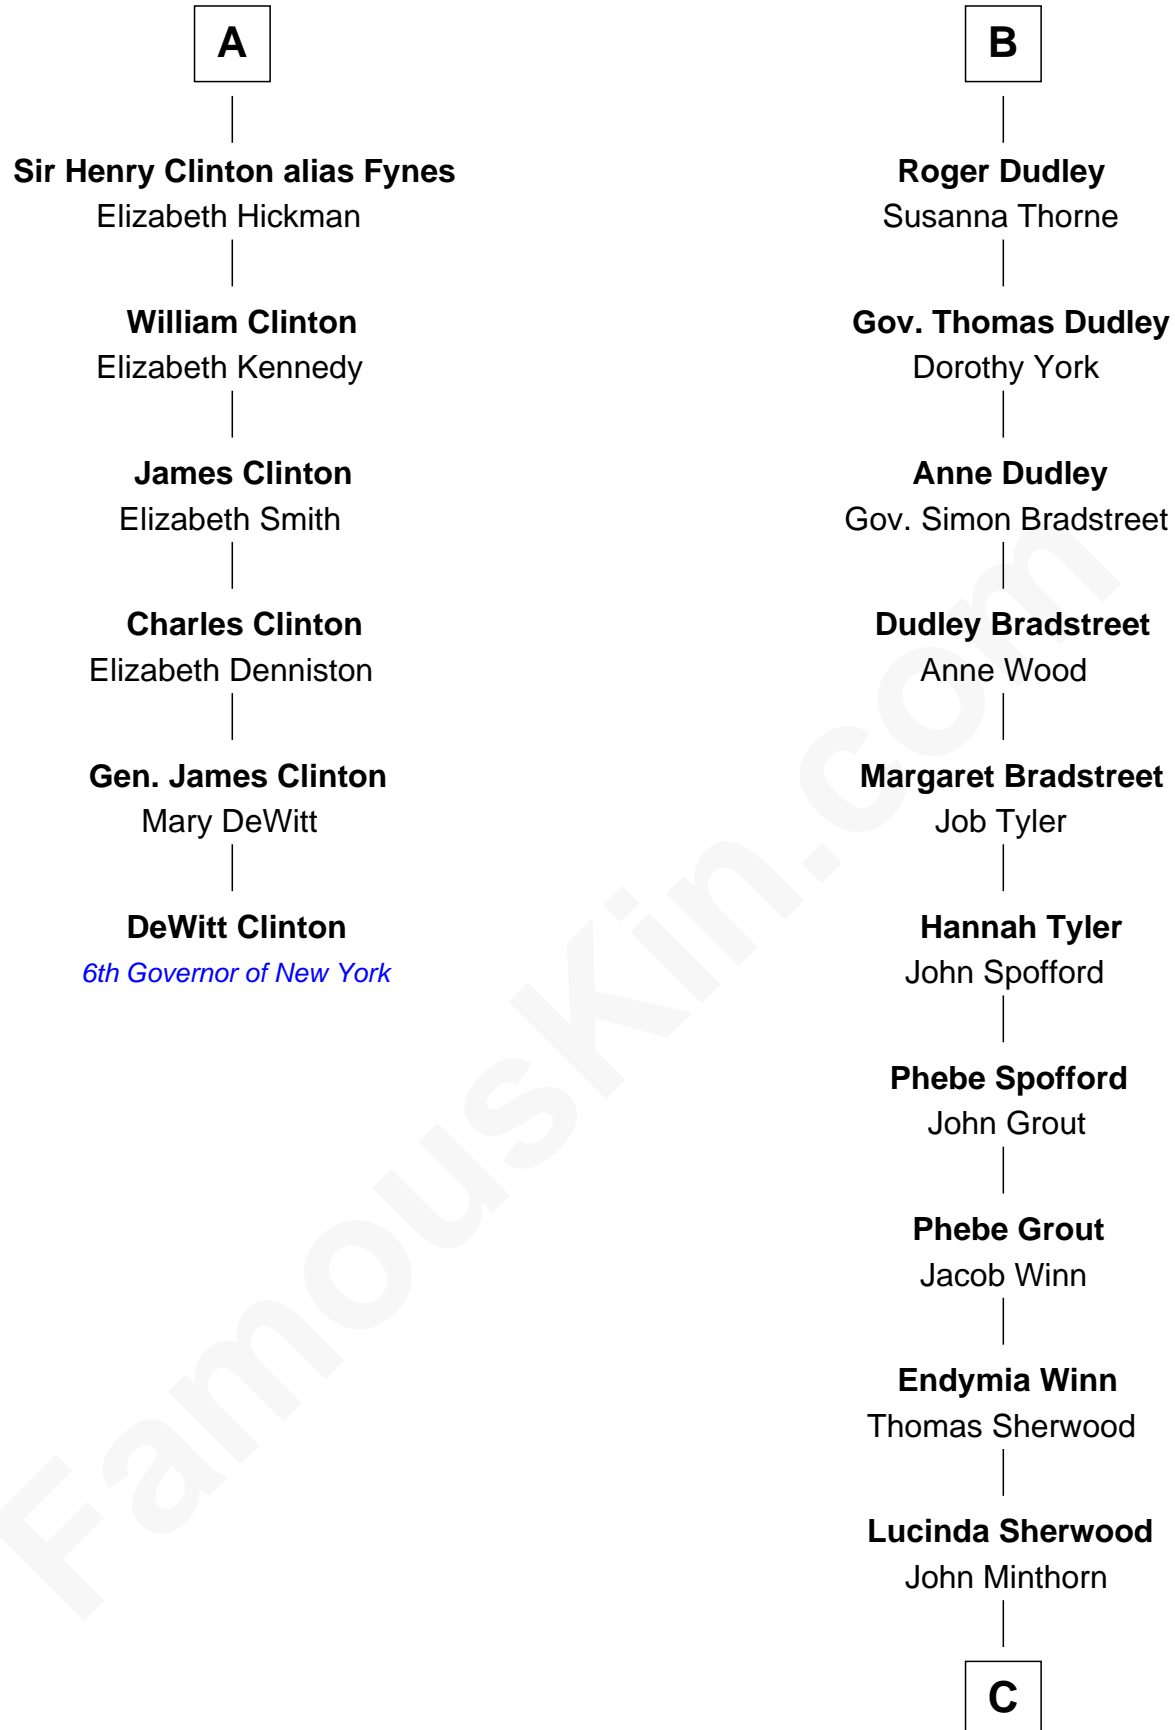

FamousKin.com Relationship Chart of

DeWitt Clinton

6th Governor of New York

12th cousin 7 times removed of

Herbert Hoover

31st U.S. President

Thomas Holand
Joan Plantagenet

John de Holand
Elizabeth of Lancaster

Edward Cherleton

Joyce Cherleton

Sir John Tiptoft

Joyce Tiptoft

Sir Edmund Sutton

Sir Edward Sutton

Cecily Willoughby

Sir John Sutton

Cecily Grey

Sir Henry Dudley

----- Ashton

Probable

B

C

Theodore Minthorn

Mary Wasley