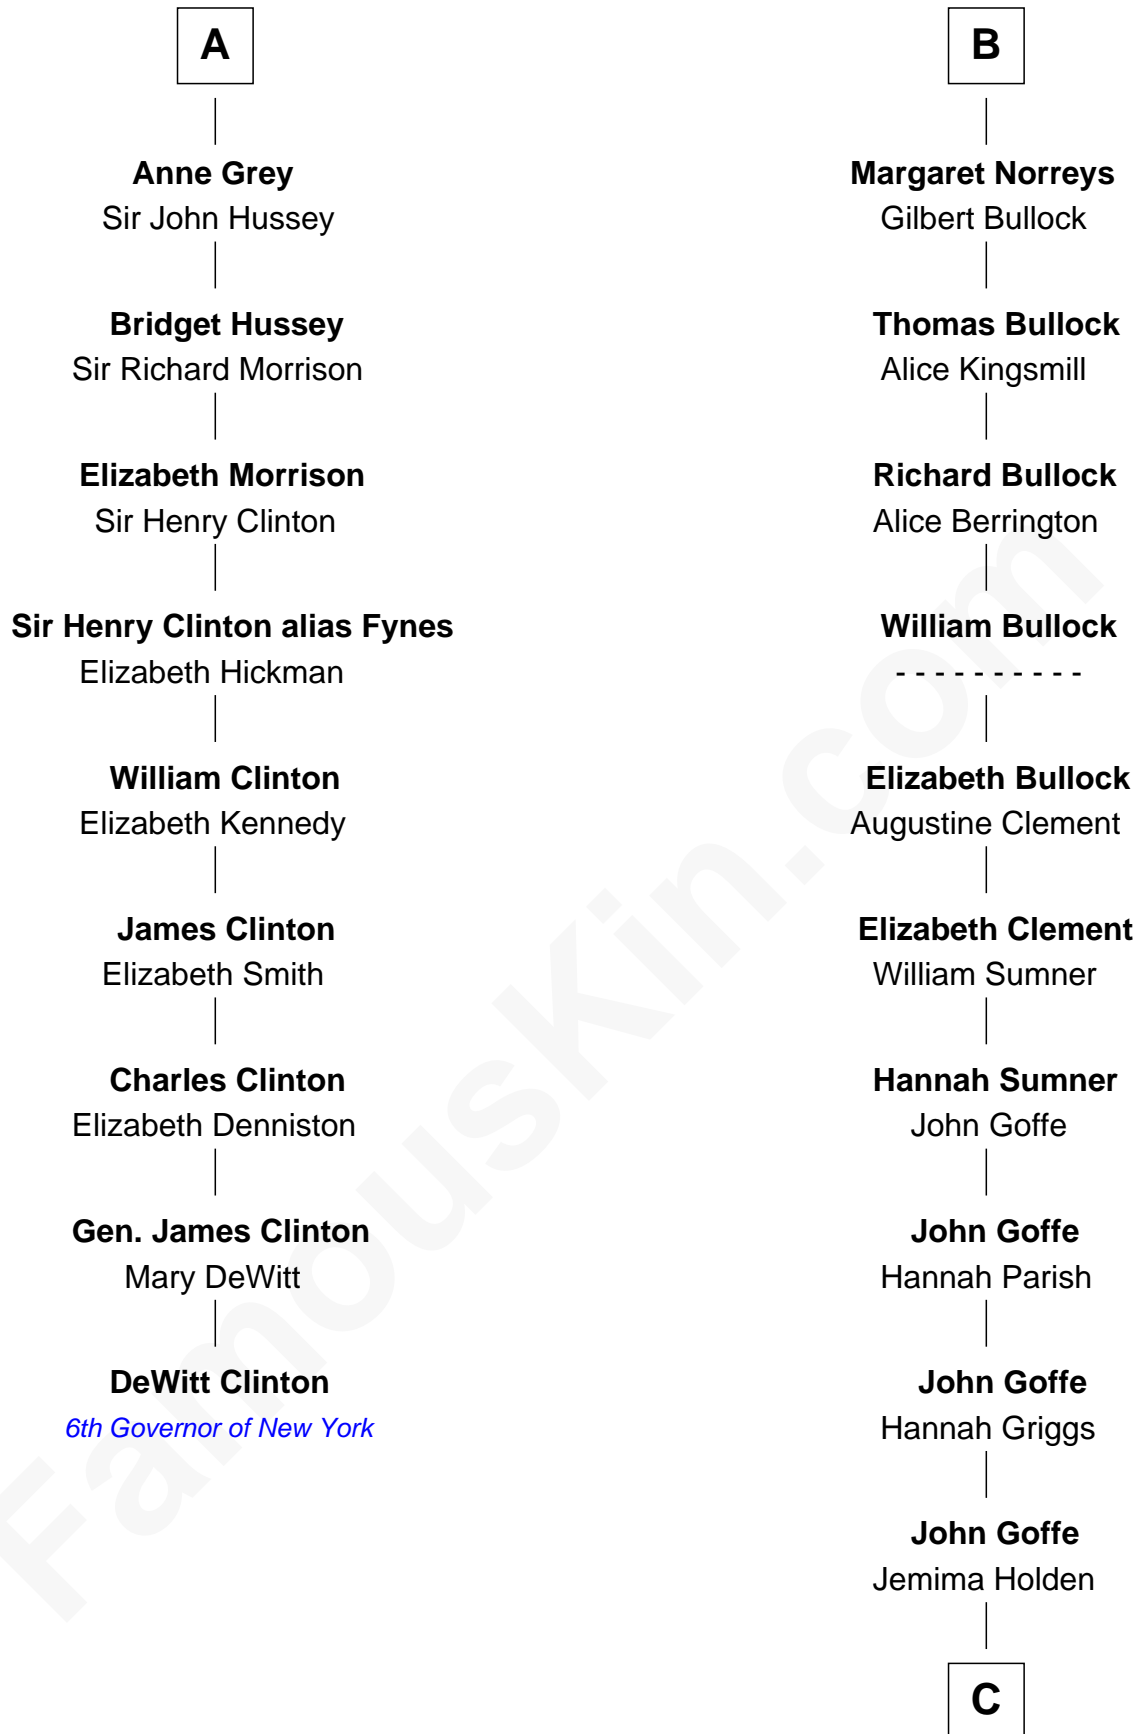

FamousKin.com

Relationship Chart of

DeWitt Clinton

6th Governor of New York

15th cousin 6 times removed of

Lou (Henry) Hoover

First Lady of President Herbert Hoover

C

Polly Goffe

Josiah Wallace

Nancy M. Wallace

John Scobey

Philomelia Sophia Scobey

Phineas Weed

Florence Ida Weed

Charles Delano Henry

Lou (Henry) Hoover

First Lady of Herbert Hoover

FamousKin.com