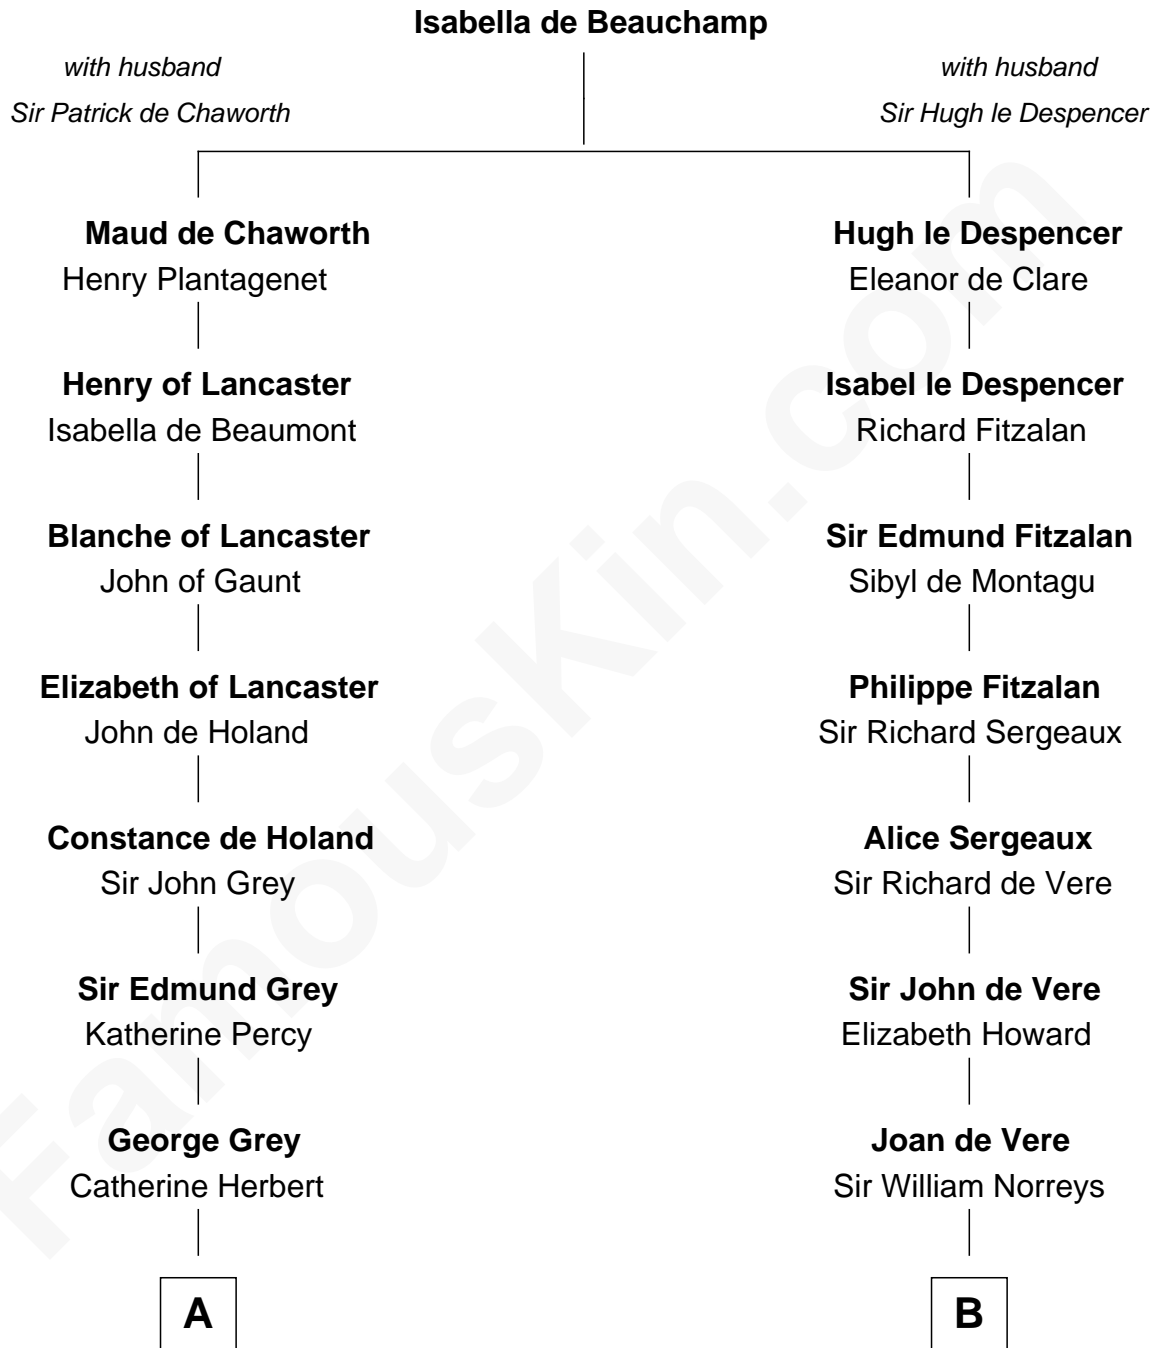

FamousKin.com

Relationship Chart of

DeWitt Clinton

6th Governor of New York

15th cousin 6 times removed of

Lou (Henry) Hoover

First Lady of President Herbert Hoover

C

Polly Goffe

Josiah Wallace

Nancy M. Wallace

John Scobey

Philomelia Sophia Scobey

Phineas Weed

Florence Ida Weed

Charles Delano Henry