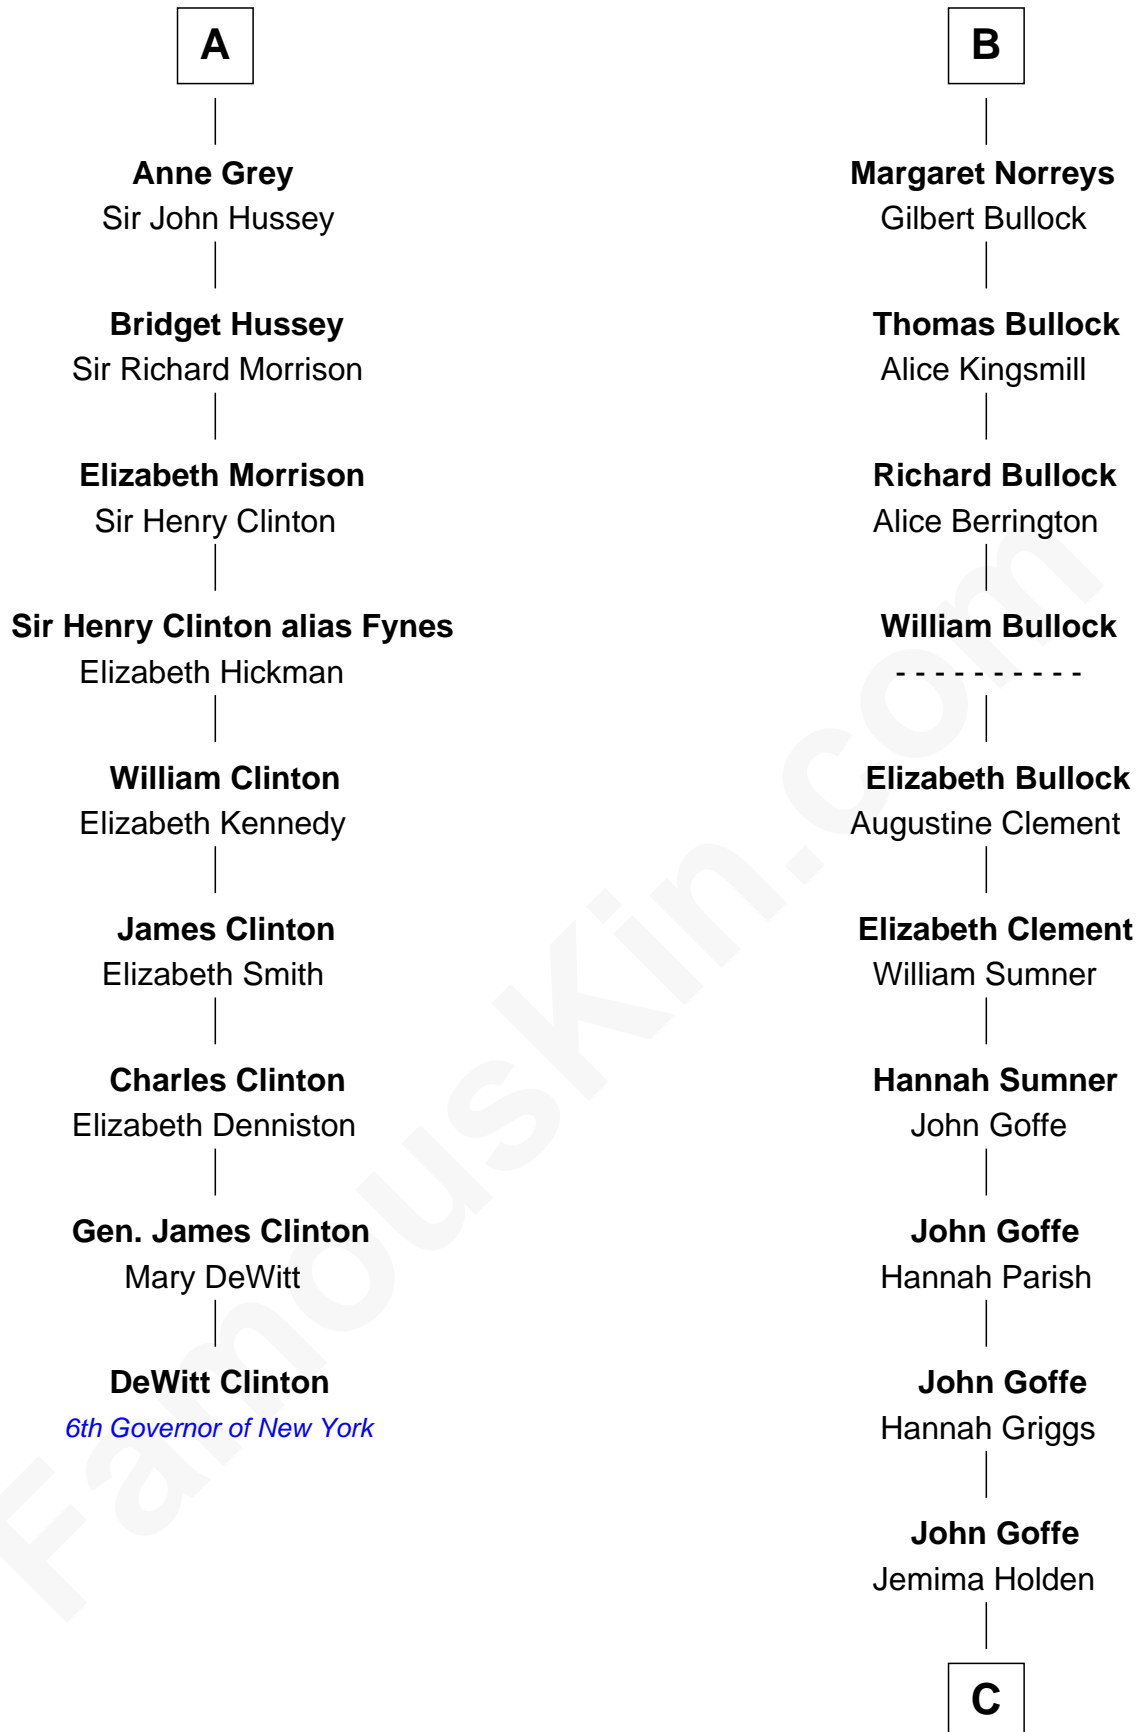

FamousKin.com

Relationship Chart of

DeWitt Clinton

6th Governor of New York

15th cousin 6 times removed of

Lou (Henry) Hoover

First Lady of President Herbert Hoover

C

Polly Goffe

Josiah Wallace

Nancy M. Wallace

John Scobey

Philomelia Sophia Scobey

Phineas Weed

Florence Ida Weed

Charles Delano Henry

Lou (Henry) Hoover

First Lady of Herbert Hoover

FamousKin.com