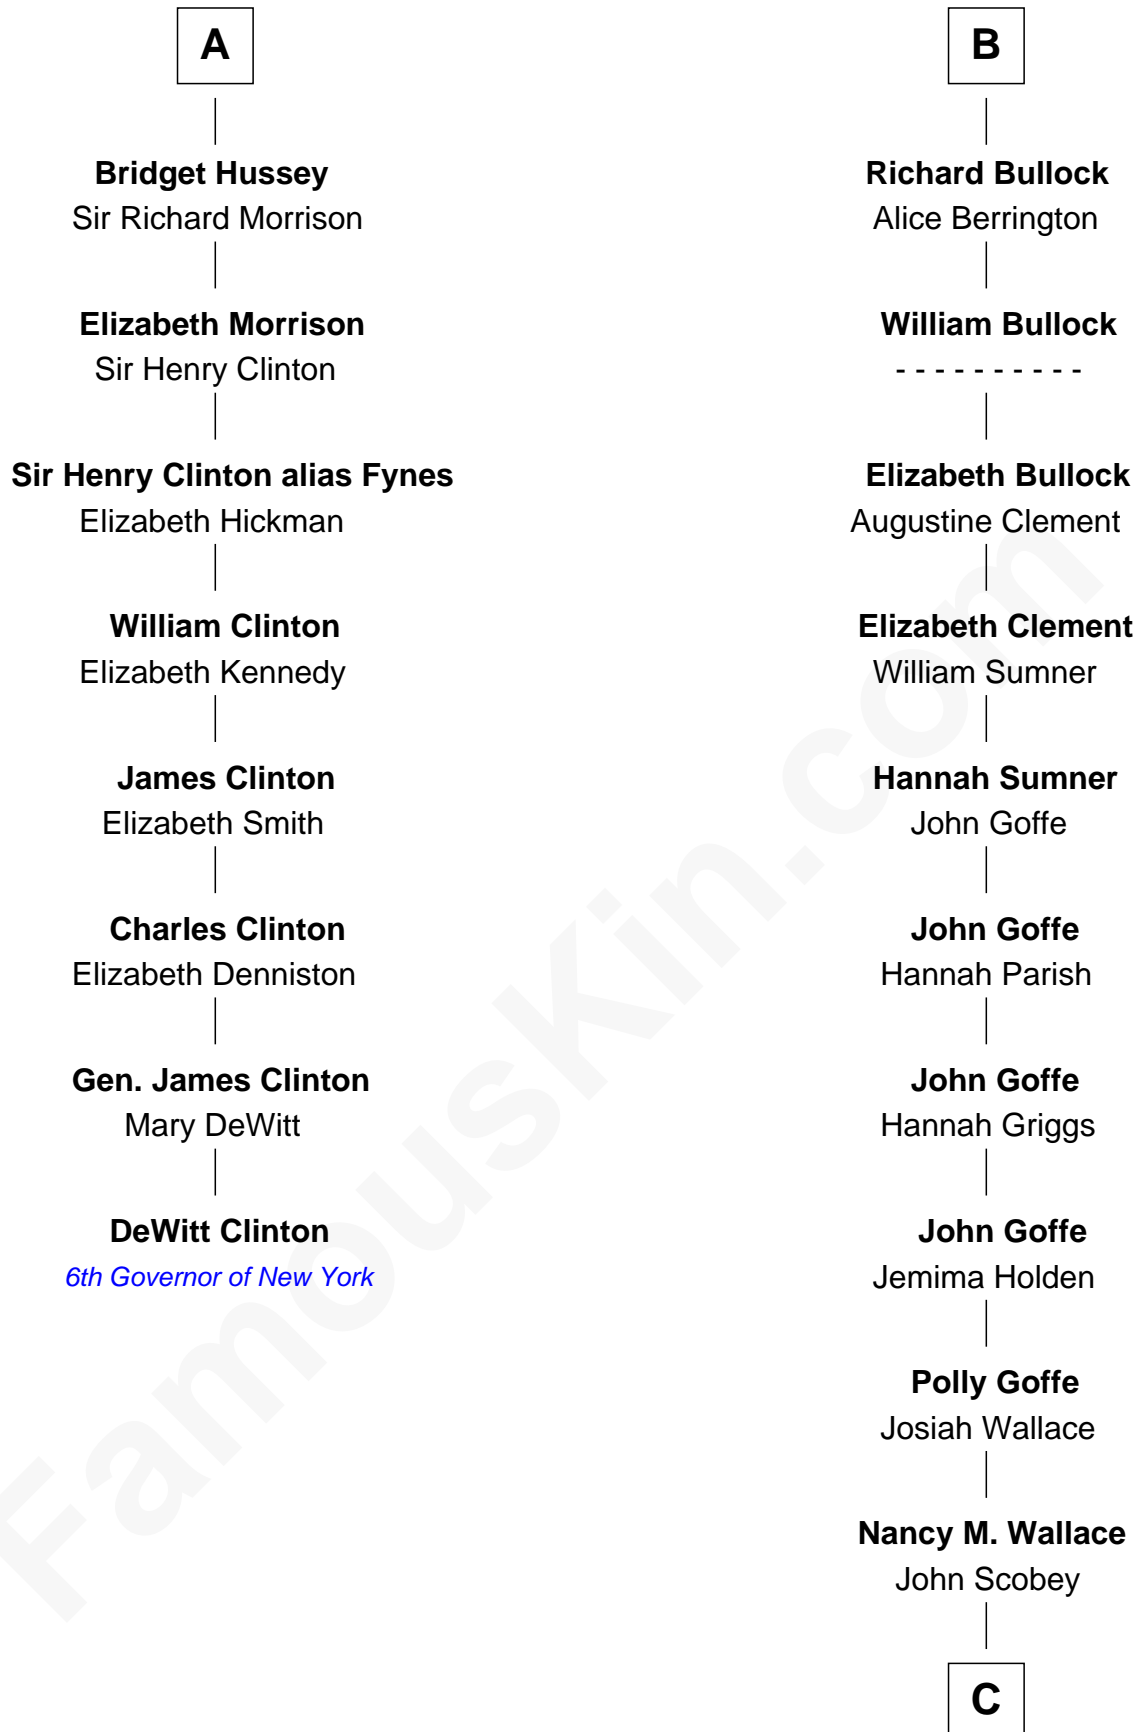

FamousKin.com

Relationship Chart of

DeWitt Clinton

6th Governor of New York

14th cousin 5 times removed of

Lou (Henry) Hoover

First Lady of President Herbert Hoover

C

Philomelia Sophia Scobey

Phineas Weed

Florence Ida Weed

Charles Delano Henry

Lou (Henry) Hoover

First Lady of Herbert Hoover

FamousKin.com