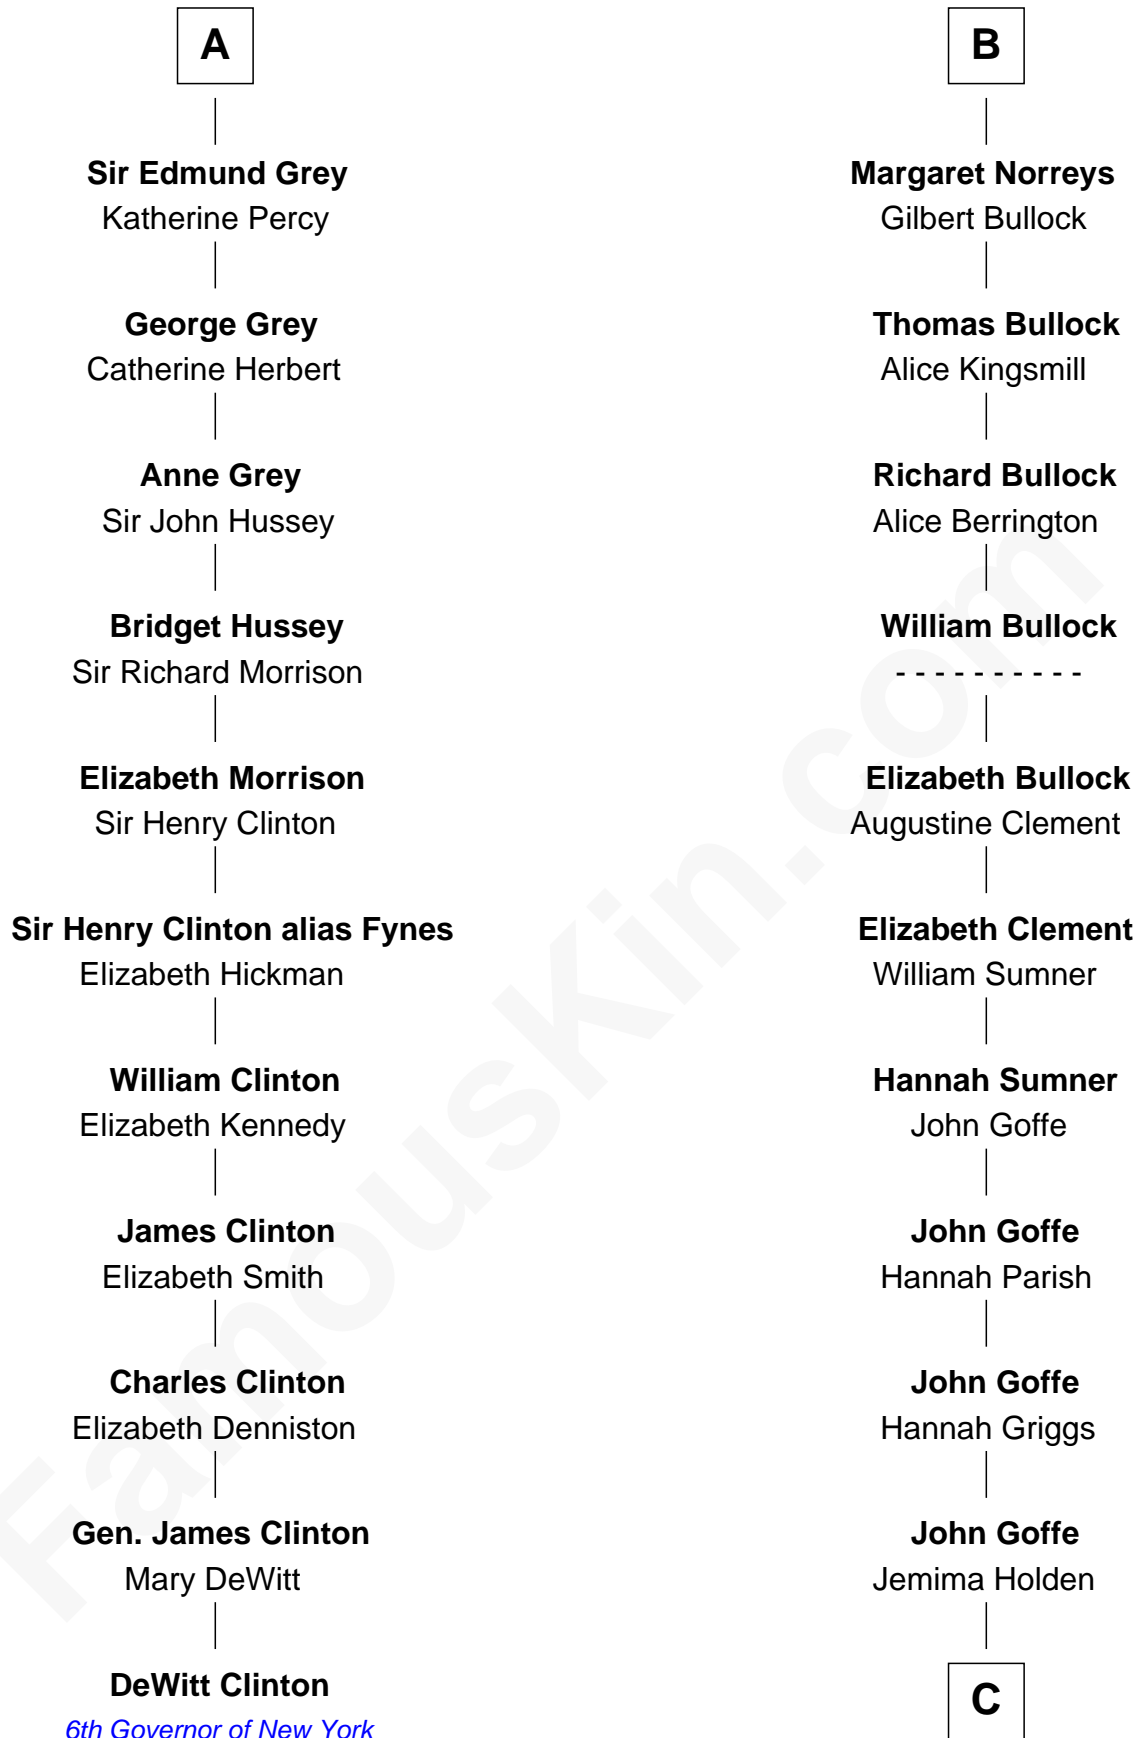

FamousKin.com Relationship Chart of

DeWitt Clinton

6th Governor of New York

17th cousin 4 times removed of

Lou (Henry) Hoover

First Lady of President Herbert Hoover

Sir Walter FitzRobert

Ida Longespee

C

Polly Goffe

Josiah Wallace

Nancy M. Wallace

John Scobey

Philomelia Sophia Scobey

Phineas Weed

Florence Ida Weed

Charles Delano Henry

Lou (Henry) Hoover

First Lady of Herbert Hoover

FamousKin.com