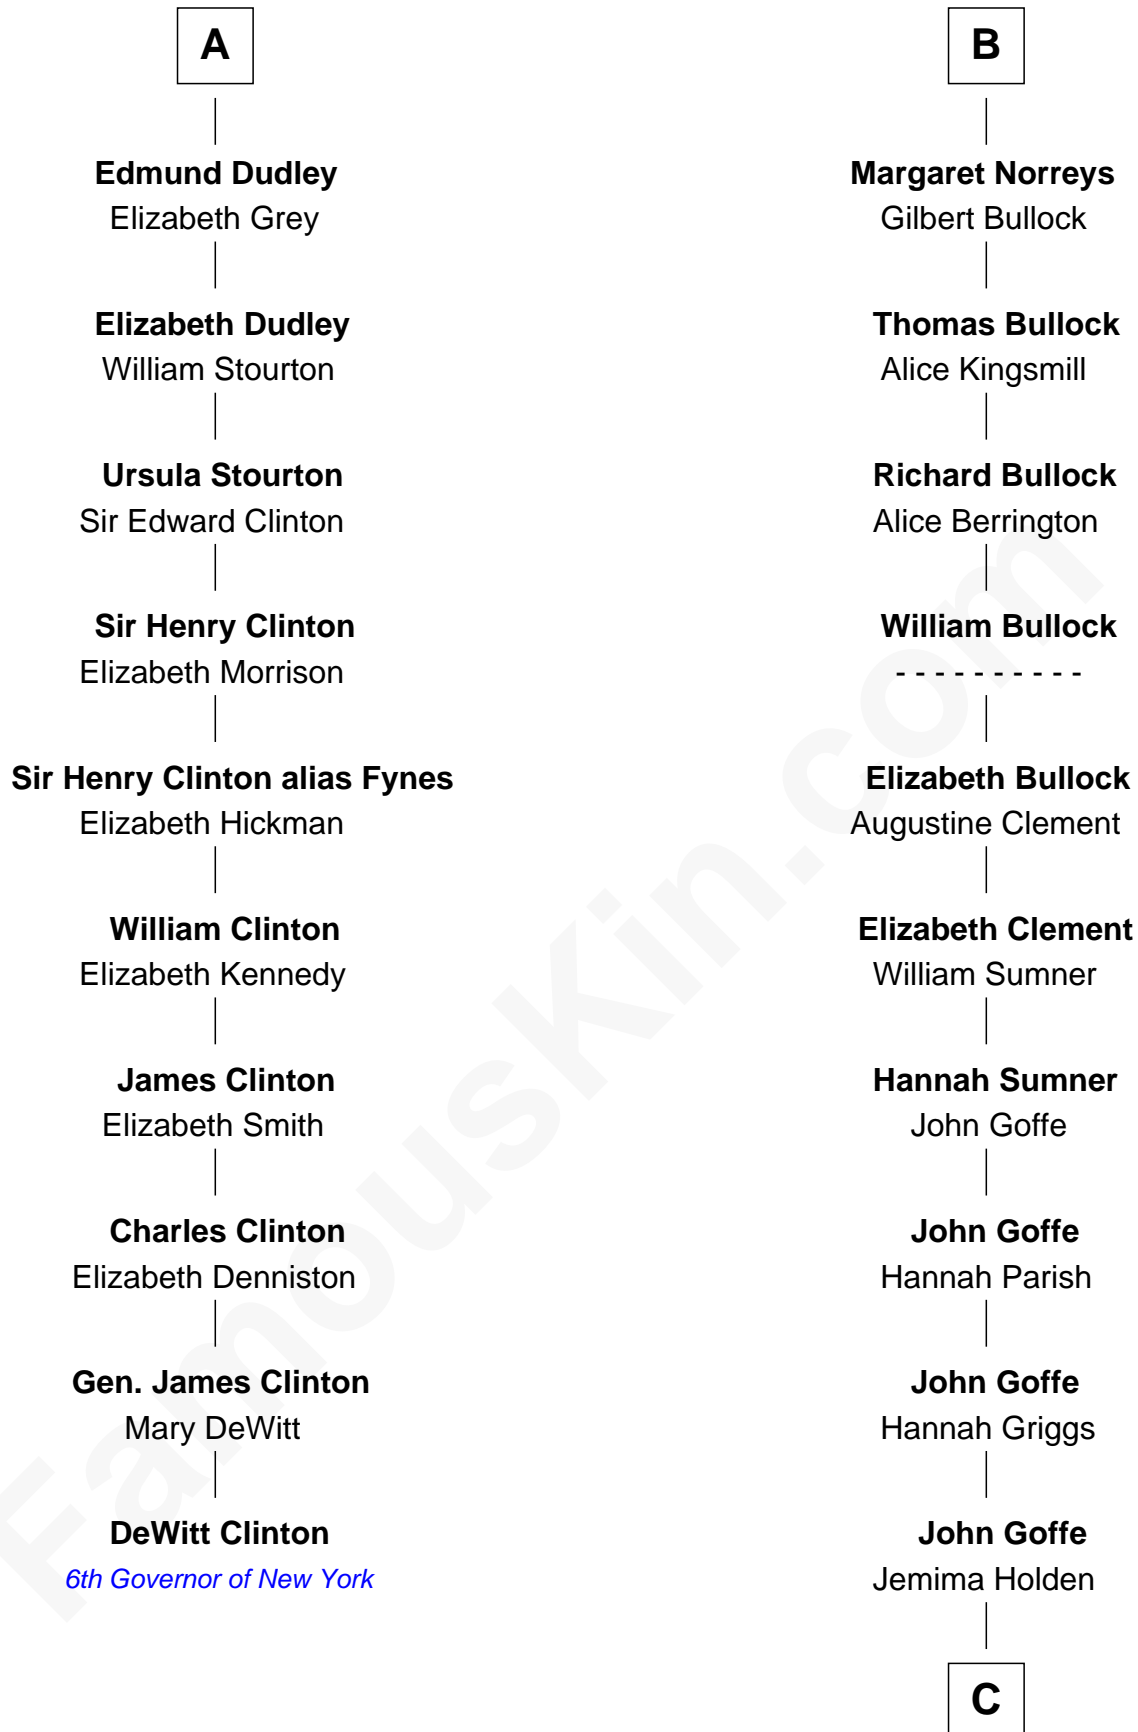

FamousKin.com

Relationship Chart of

DeWitt Clinton

6th Governor of New York

16th cousin 5 times removed of

Lou (Henry) Hoover

First Lady of President Herbert Hoover

Sir Hugh le Despencer
Isabella de Beauchamp

Sir Philip le Despencer
Margaret de Goushill

Hugh le Despencer
Eleanor de Clare

Sir Philip le Despencer
Joan de Cobham

Isabel le Despencer
Richard Fitzalan

Sir Philip le Despencer
Elizabeth - - - - -

Sir Edmund Fitzalan
Sibyl de Montagu

Alice le Despenser
Sir John Sutton

Philippe Fitzalan
Sir Richard Sergeaux

Sir John Sutton
Constance Blount

Alice Sergeaux
Sir Richard de Vere

Sir John Sutton
Elizabeth Berkeley

Sir John de Vere
Elizabeth Howard

Sir John Sutton Dudley
Elizabeth Bramshot

Joan de Vere
Sir William Norreys

A

B

C

Polly Goffe

Josiah Wallace

Nancy M. Wallace