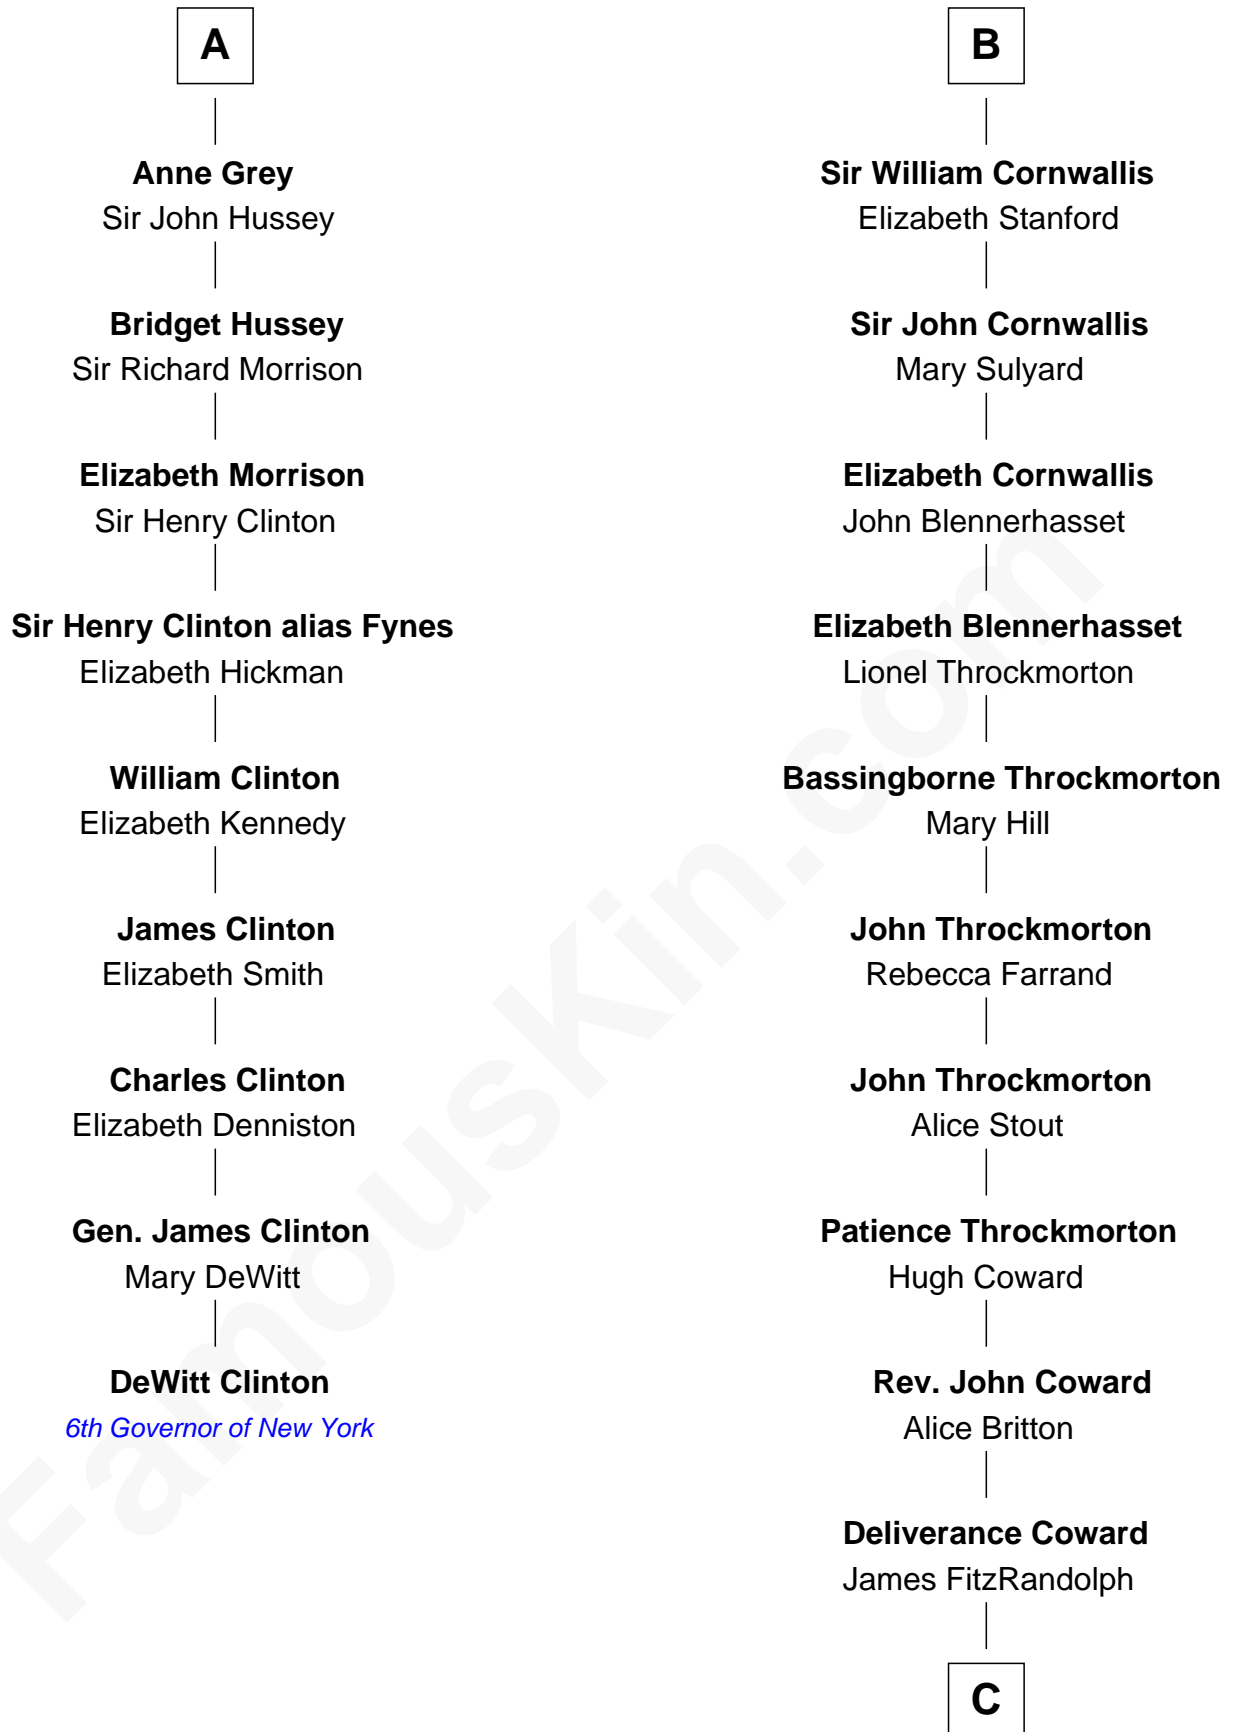

FamousKin.com

Relationship Chart of

DeWitt Clinton

6th Governor of New York

15th cousin 5 times removed of

Ellen Louise (Axson) Wilson

First Lady of President Woodrow Wilson

C

Isaac FitzRandolph

Eleanor Hunter

Rebecca Longstreet FitzRandolph

Rev. Isaac Stockton Keith Axson

Rev. Samuel Edward Axson

Margaret Jane Hoyt

Ellen Louise (Axson) Wilson

First Lady of Woodrow Wilson