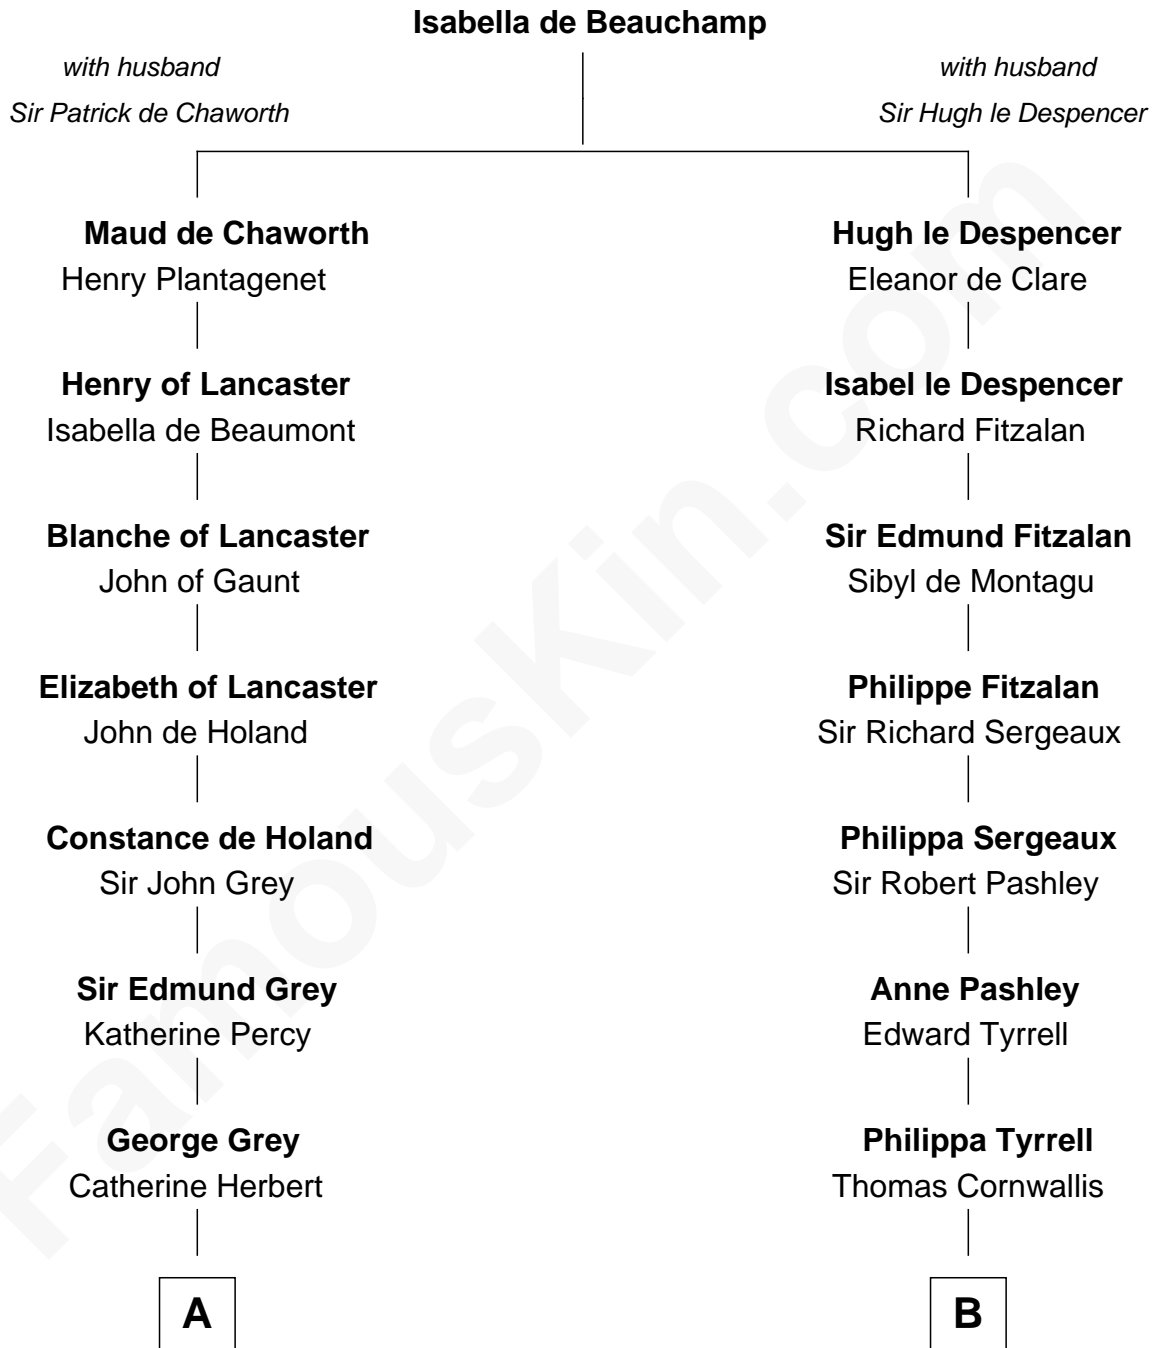

FamousKin.com

Relationship Chart of

DeWitt Clinton

6th Governor of New York

15th cousin 5 times removed of

Ellen Louise (Axson) Wilson

First Lady of President Woodrow Wilson

C

Isaac FitzRandolph

Eleanor Hunter

Rebecca Longstreet FitzRandolph

Rev. Isaac Stockton Keith Axson

Rev. Samuel Edward Axson

Margaret Jane Hoyt

Ellen Louise (Axson) Wilson

First Lady of Woodrow Wilson