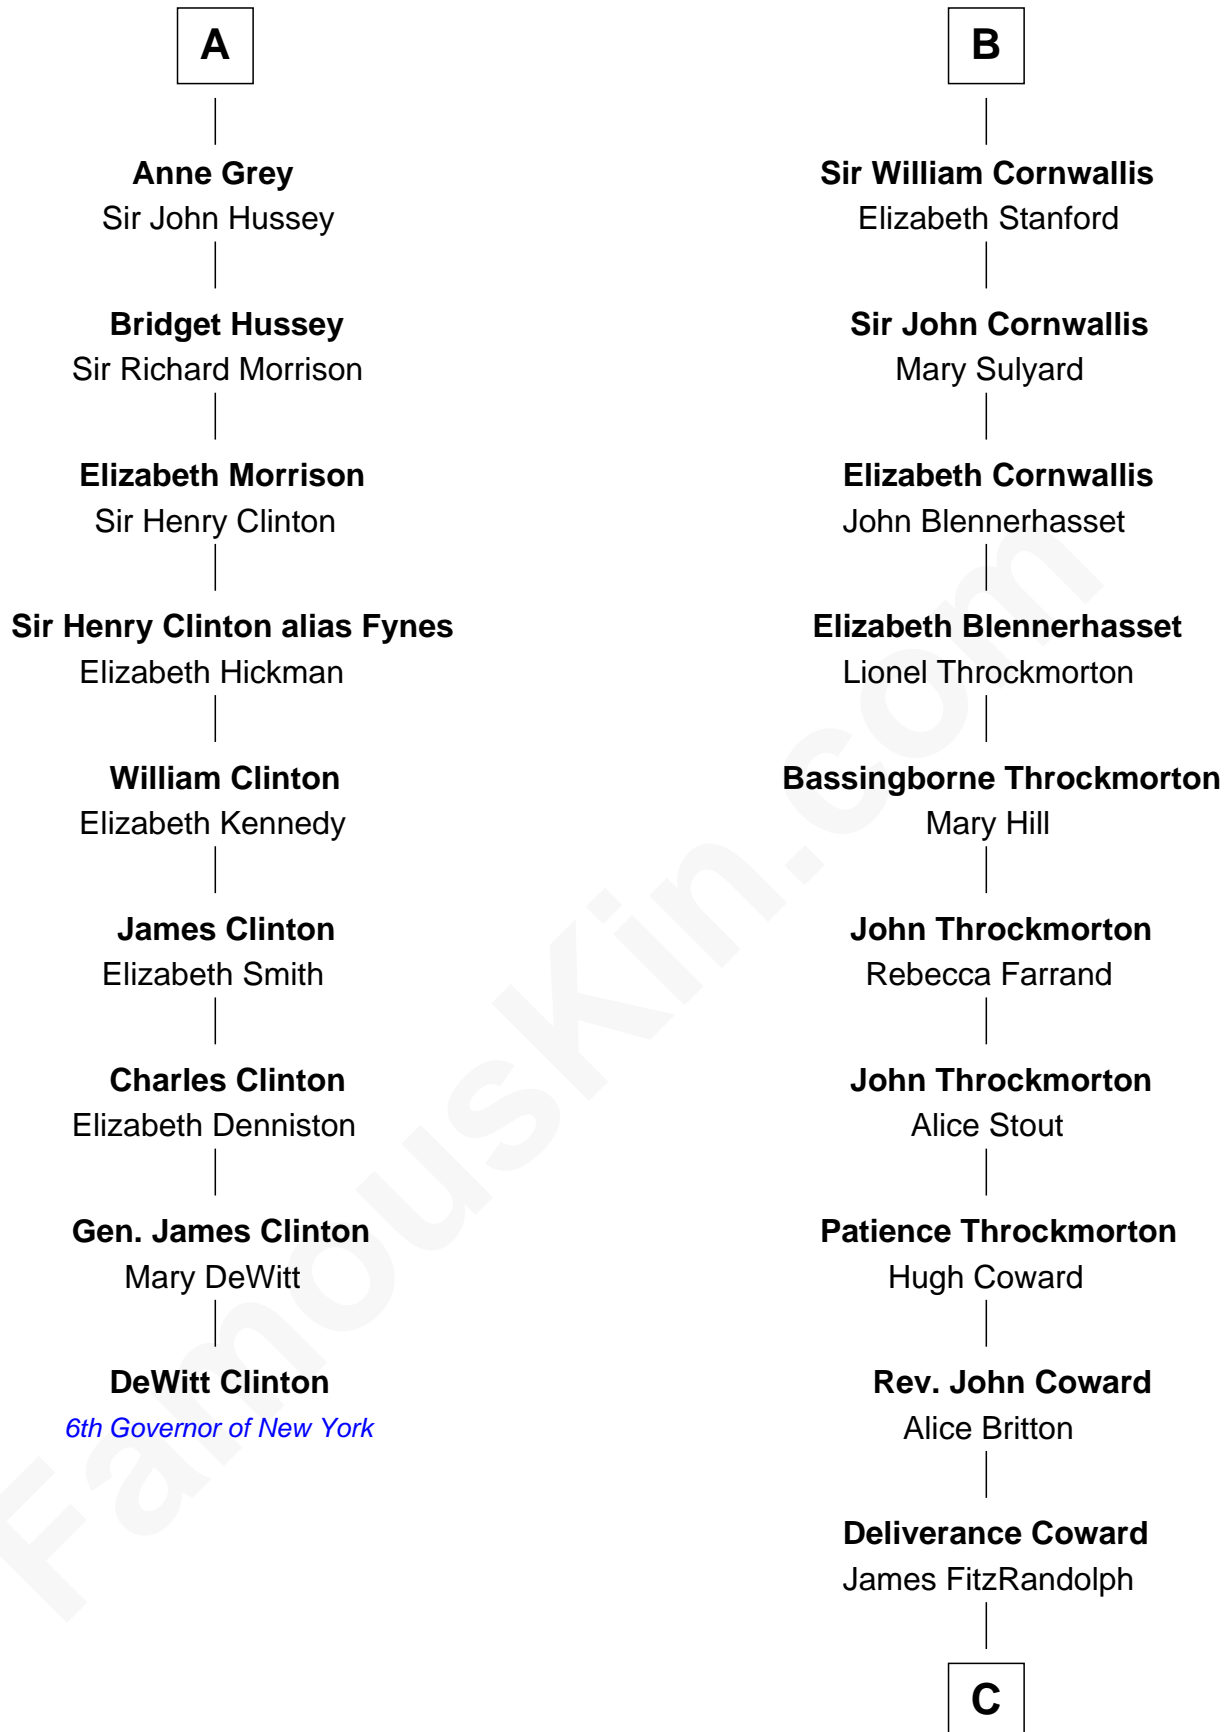

FamousKin.com

Relationship Chart of

DeWitt Clinton

6th Governor of New York

15th cousin 5 times removed of

Ellen Louise (Axson) Wilson

First Lady of President Woodrow Wilson

Sir Gilbert de Clare

Joan of Acre

C

Isaac FitzRandolph

Eleanor Hunter

Rebecca Longstreet FitzRandolph

Rev. Isaac Stockton Keith Axson

Rev. Samuel Edward Axson

Margaret Jane Hoyt

Ellen Louise (Axson) Wilson

First Lady of Woodrow Wilson