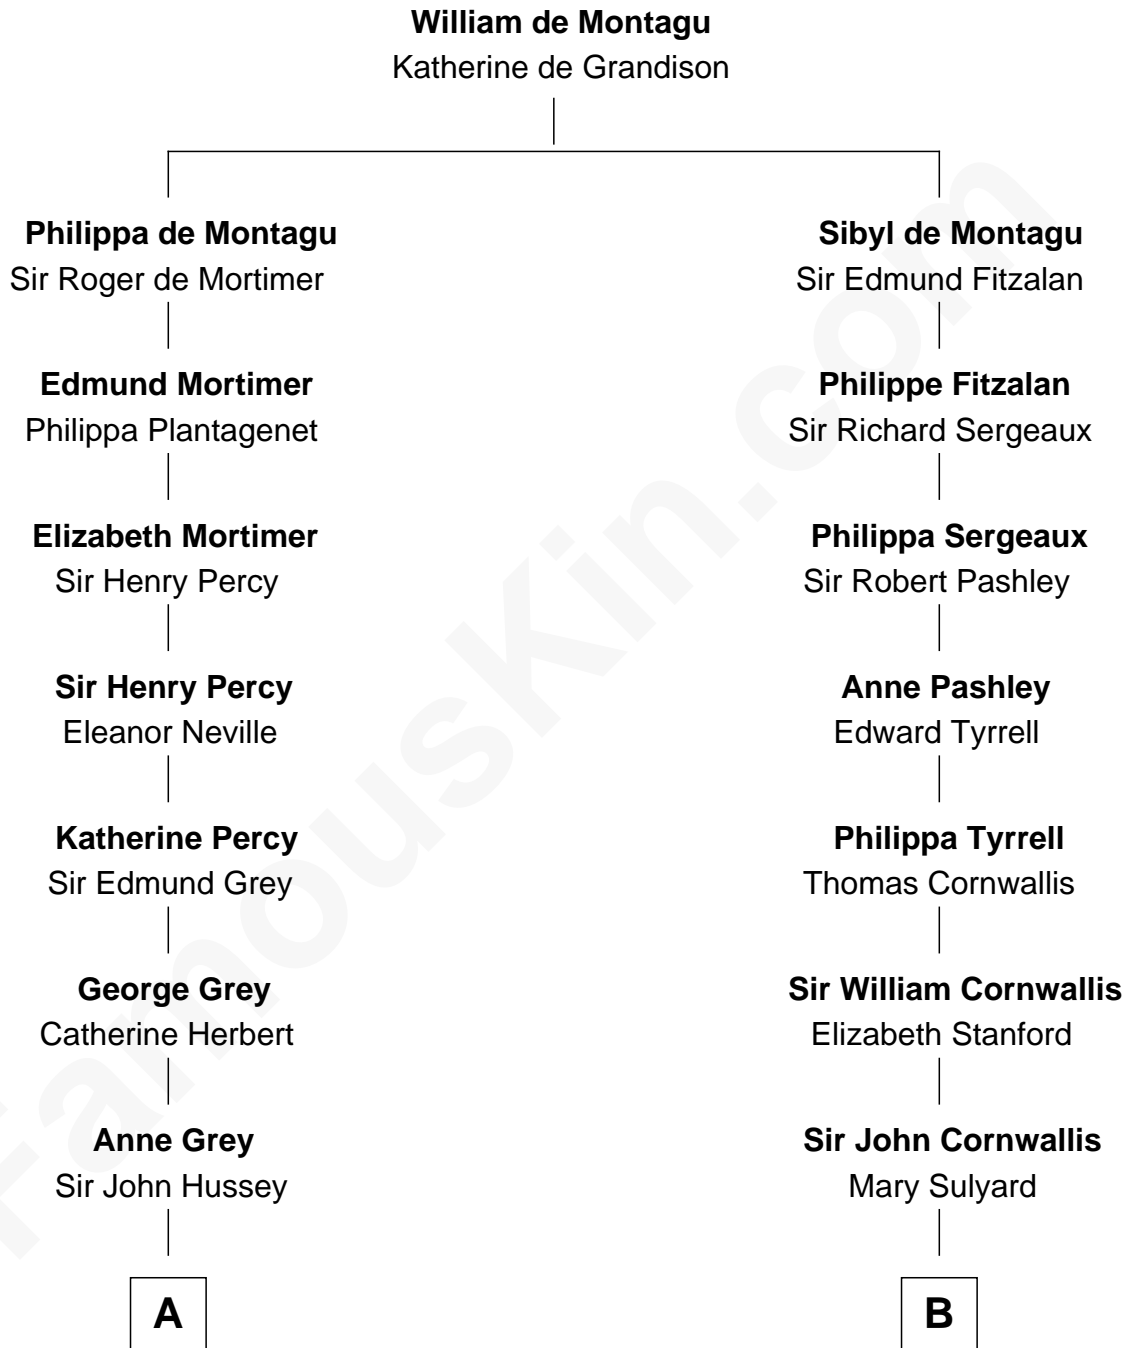

Ellen Louise (Axson) Wilson

First Lady of President Woodrow Wilson