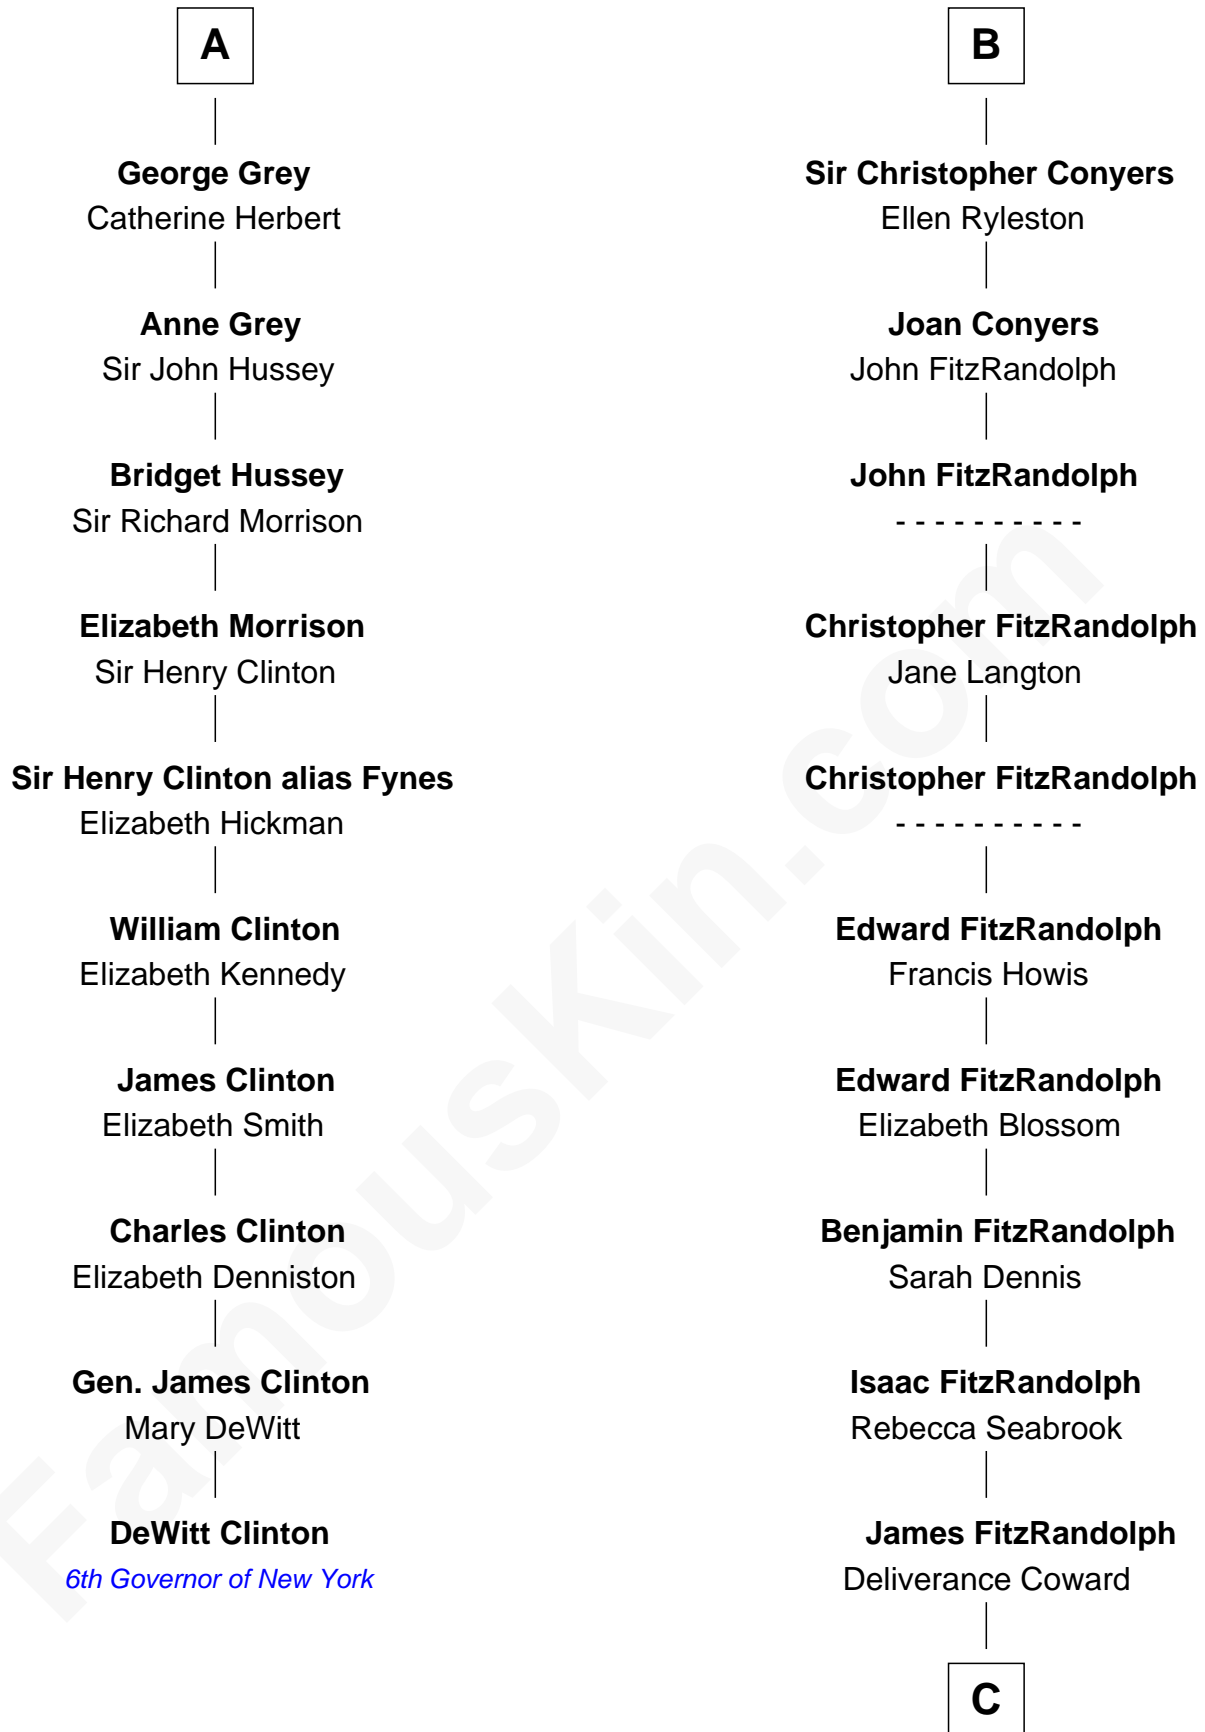

FamousKin.com

Relationship Chart of

DeWitt Clinton

6th Governor of New York

16th cousin 4 times removed of

Ellen Louise (Axson) Wilson

First Lady of President Woodrow Wilson

Sir William de Ros

Lucy FitzPiers

C

Isaac FitzRandolph

Eleanor Hunter

Rebecca Longstreet FitzRandolph

Rev. Isaac Stockton Keith Axson

Rev. Samuel Edward Axson

Margaret Jane Hoyt

Ellen Louise (Axson) Wilson

First Lady of Woodrow Wilson