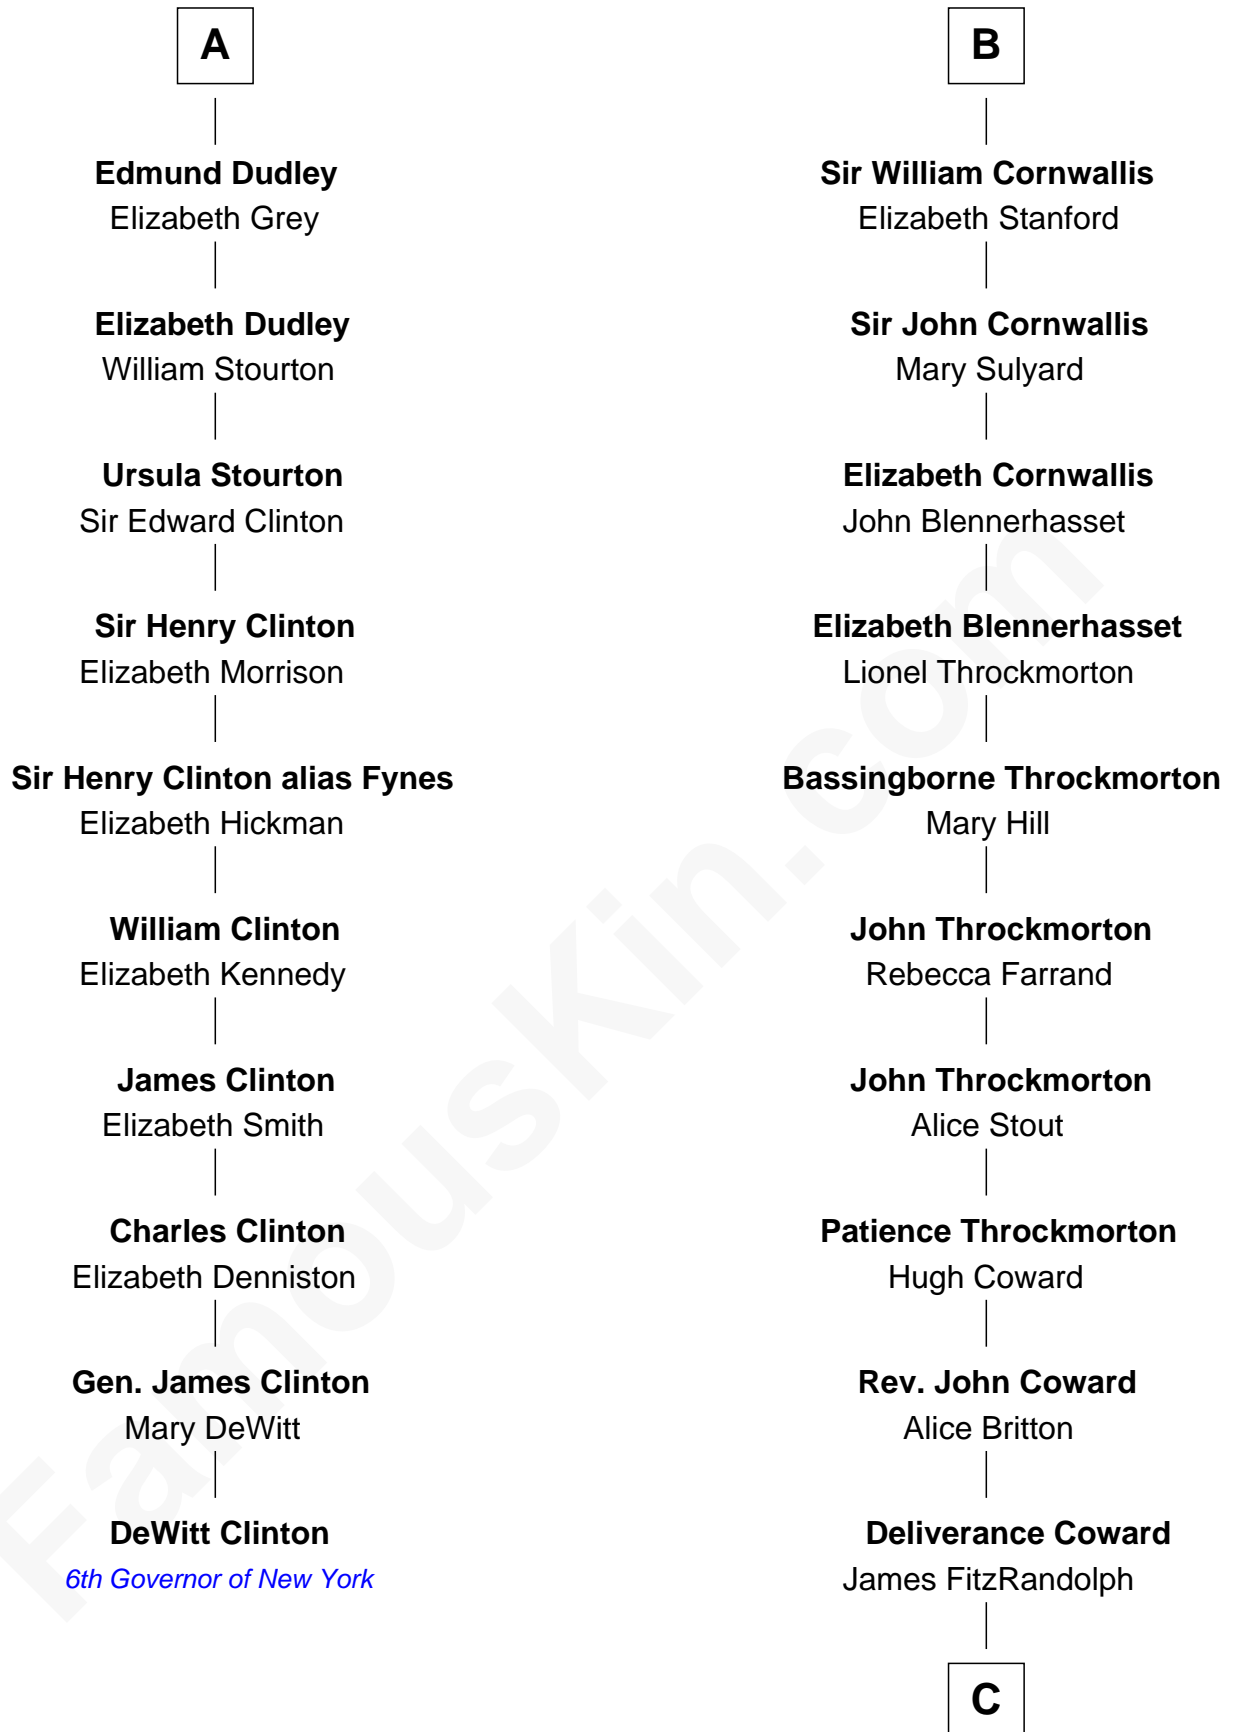

FamousKin.com

Relationship Chart of

DeWitt Clinton

6th Governor of New York

16th cousin 4 times removed of

Ellen Louise (Axson) Wilson

First Lady of President Woodrow Wilson

Sir Hugh le Despencer
Isabella de Beauchamp

Sir Philip le Despencer
Margaret de Goushill

Hugh le Despencer
Eleanor de Clare

Sir Philip le Despencer
Joan de Cobham

Isabel le Despencer
Richard Fitzalan

Sir Philip le Despencer
Elizabeth - - - - -

Sir Edmund Fitzalan
Sibyl de Montagu

Alice le Despenser
Sir John Sutton

Philippe Fitzalan
Sir Richard Sergeaux

Sir John Sutton
Constance Blount

Philippa Sergeaux
Sir Robert Pashley

Sir John Sutton
Elizabeth Berkeley

Anne Pashley
Edward Tyrrell

Sir John Sutton Dudley
Elizabeth Bramshot

Philippa Tyrrell
Thomas Cornwallis

A

B

C

Isaac FitzRandolph

Eleanor Hunter

Rebecca Longstreet FitzRandolph