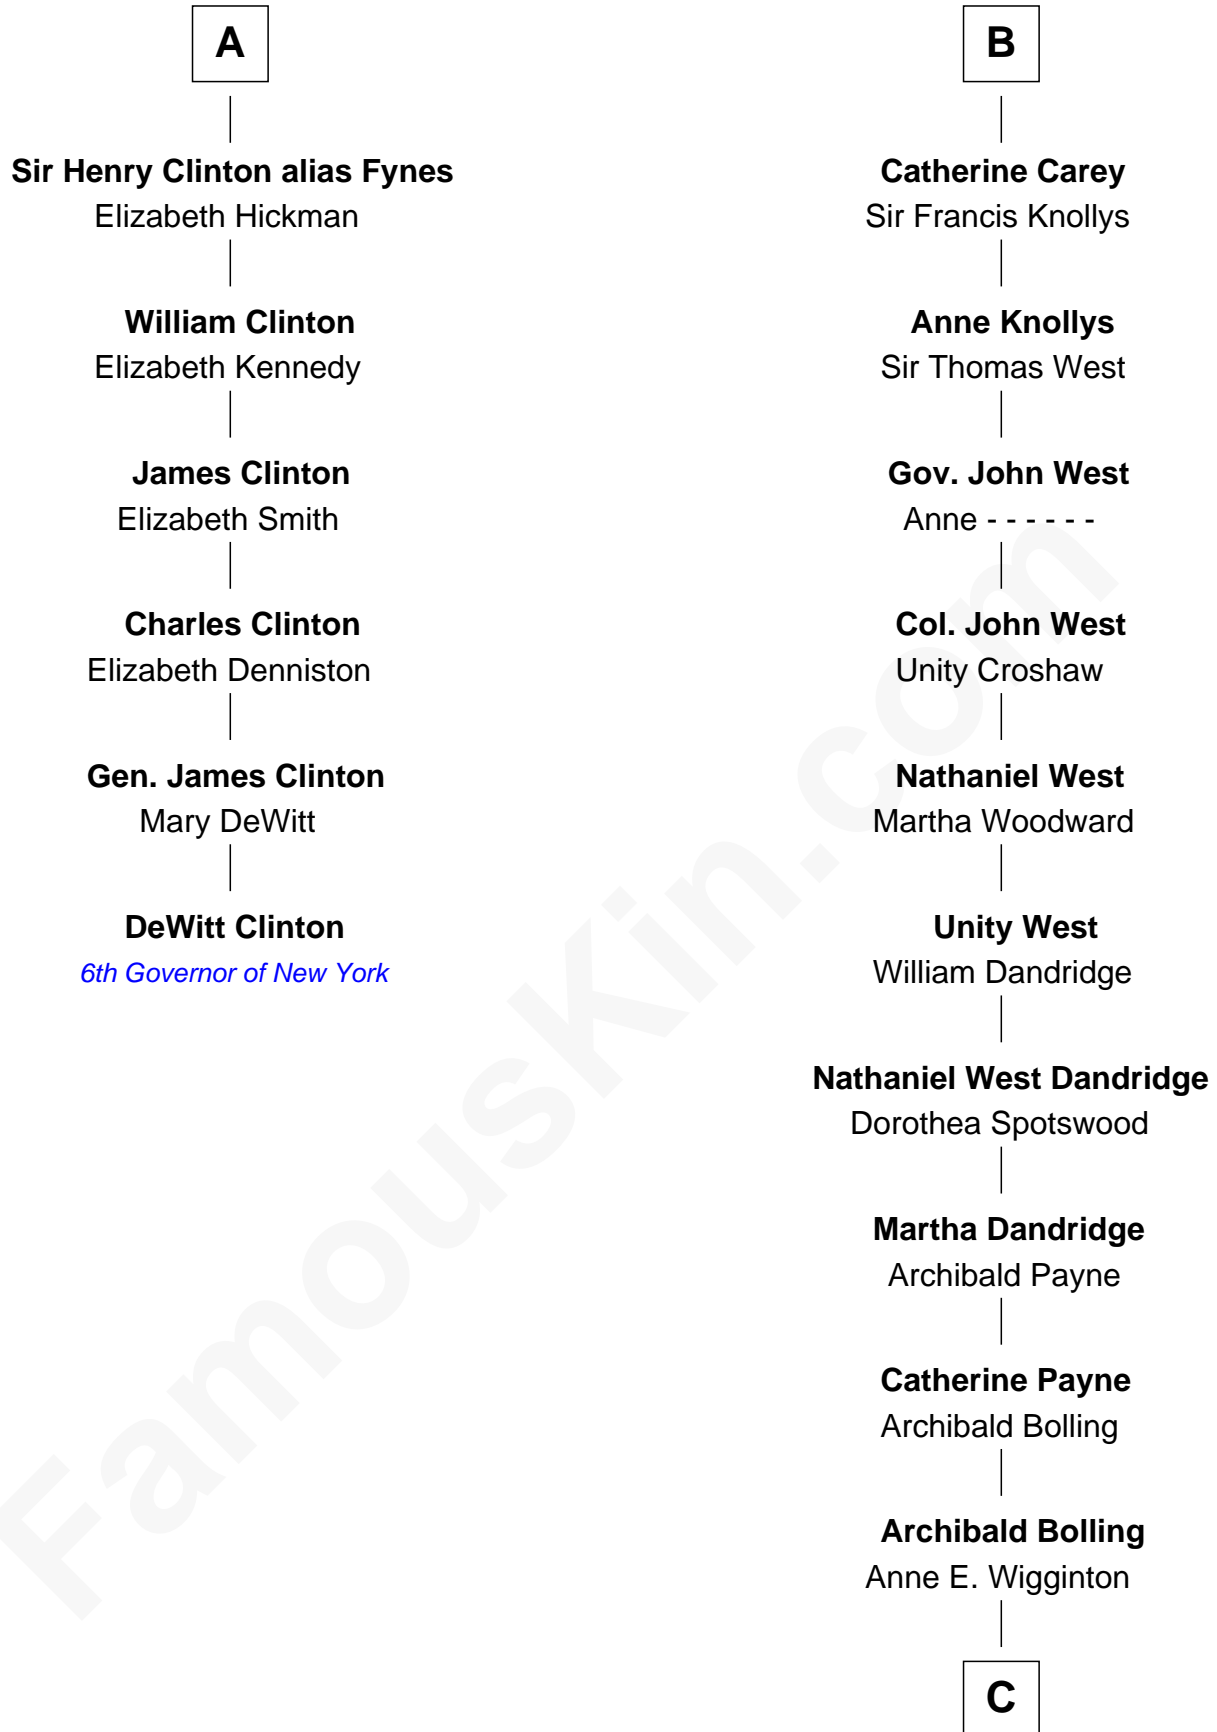

FamousKin.com

Relationship Chart of

DeWitt Clinton

6th Governor of New York

12th cousin 6 times removed of

Edith (Bolling) Wilson

First Lady of President Woodrow Wilson

C

William Holcombe Bolling

Sarah Spiers White

Edith (Bolling) Wilson

First Lady of Woodrow Wilson

FamousKin.com