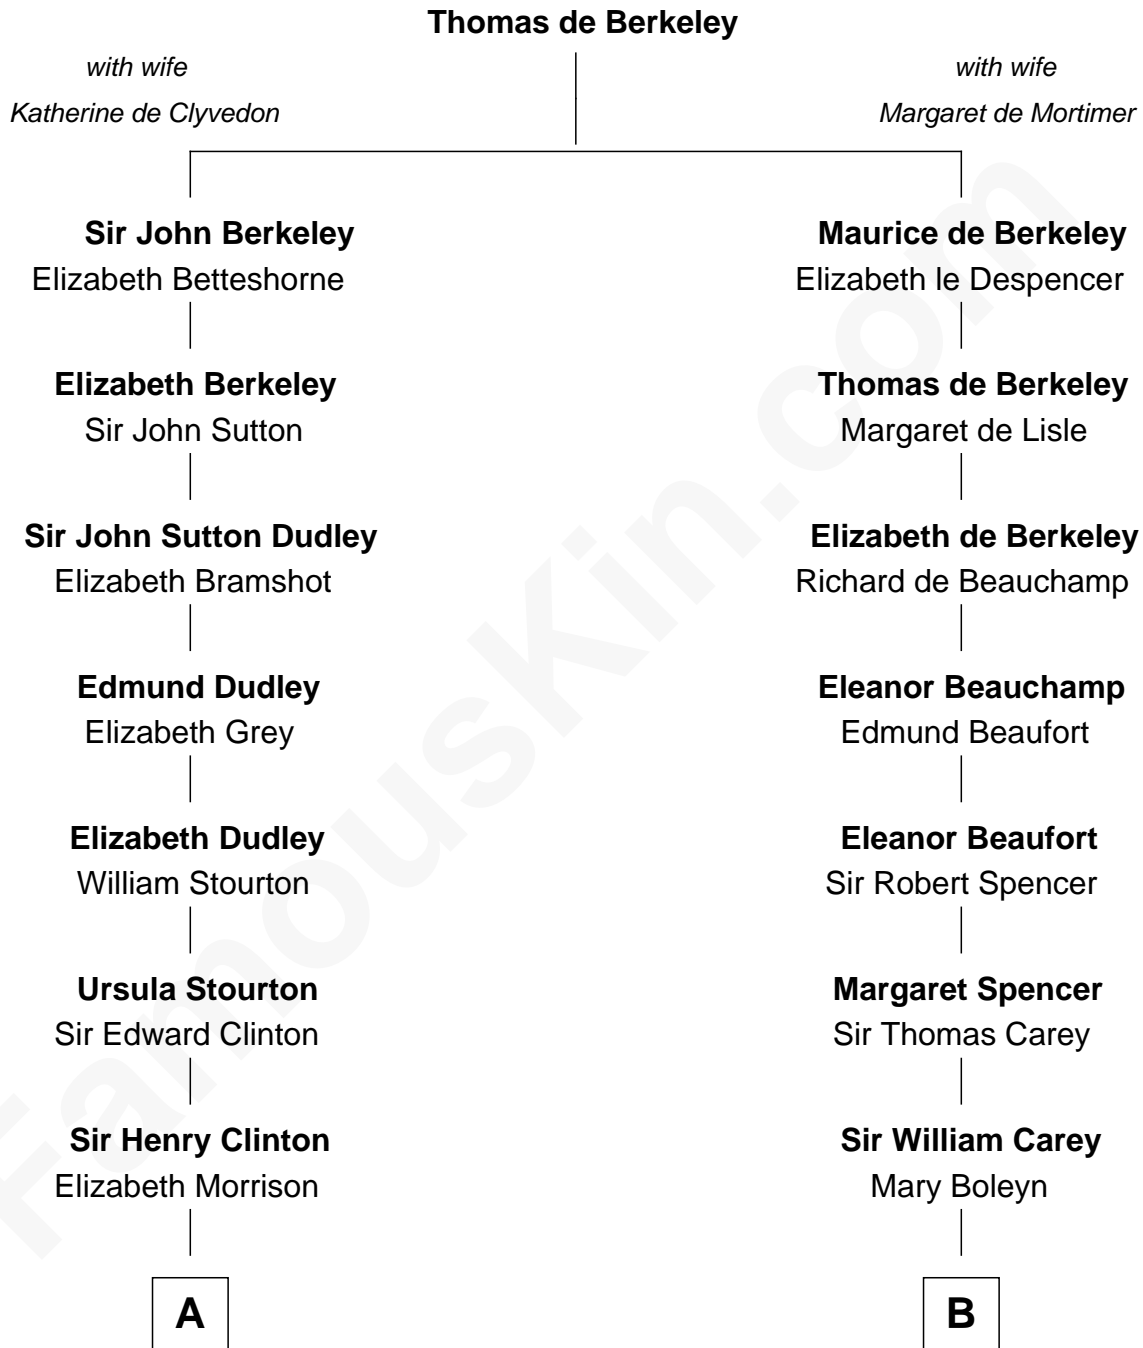

FamousKin.com

Relationship Chart of

DeWitt Clinton

6th Governor of New York

12th cousin 6 times removed of

Edith (Bolling) Wilson

First Lady of President Woodrow Wilson

C

William Holcombe Bolling

Sarah Spiers White

Edith (Bolling) Wilson

First Lady of Woodrow Wilson

FamousKin.com