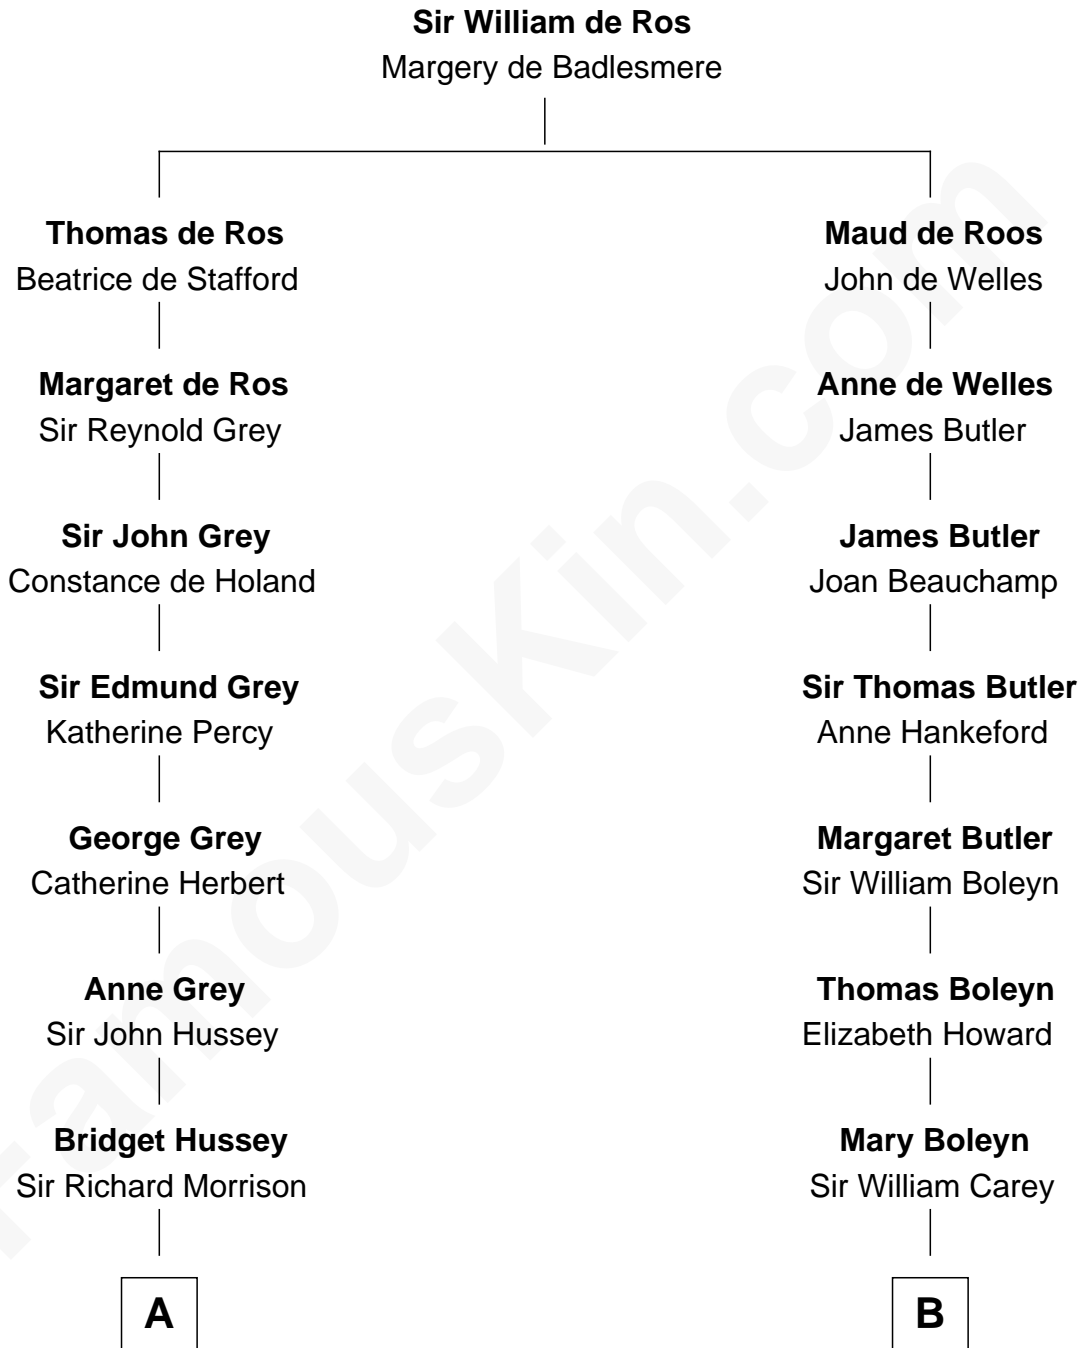

FamousKin.com

Relationship Chart of

DeWitt Clinton

6th Governor of New York

13th cousin 5 times removed of

Edith (Bolling) Wilson

First Lady of President Woodrow Wilson

C

William Holcombe Bolling

Sarah Spiers White

Edith (Bolling) Wilson

First Lady of Woodrow Wilson

FamousKin.com