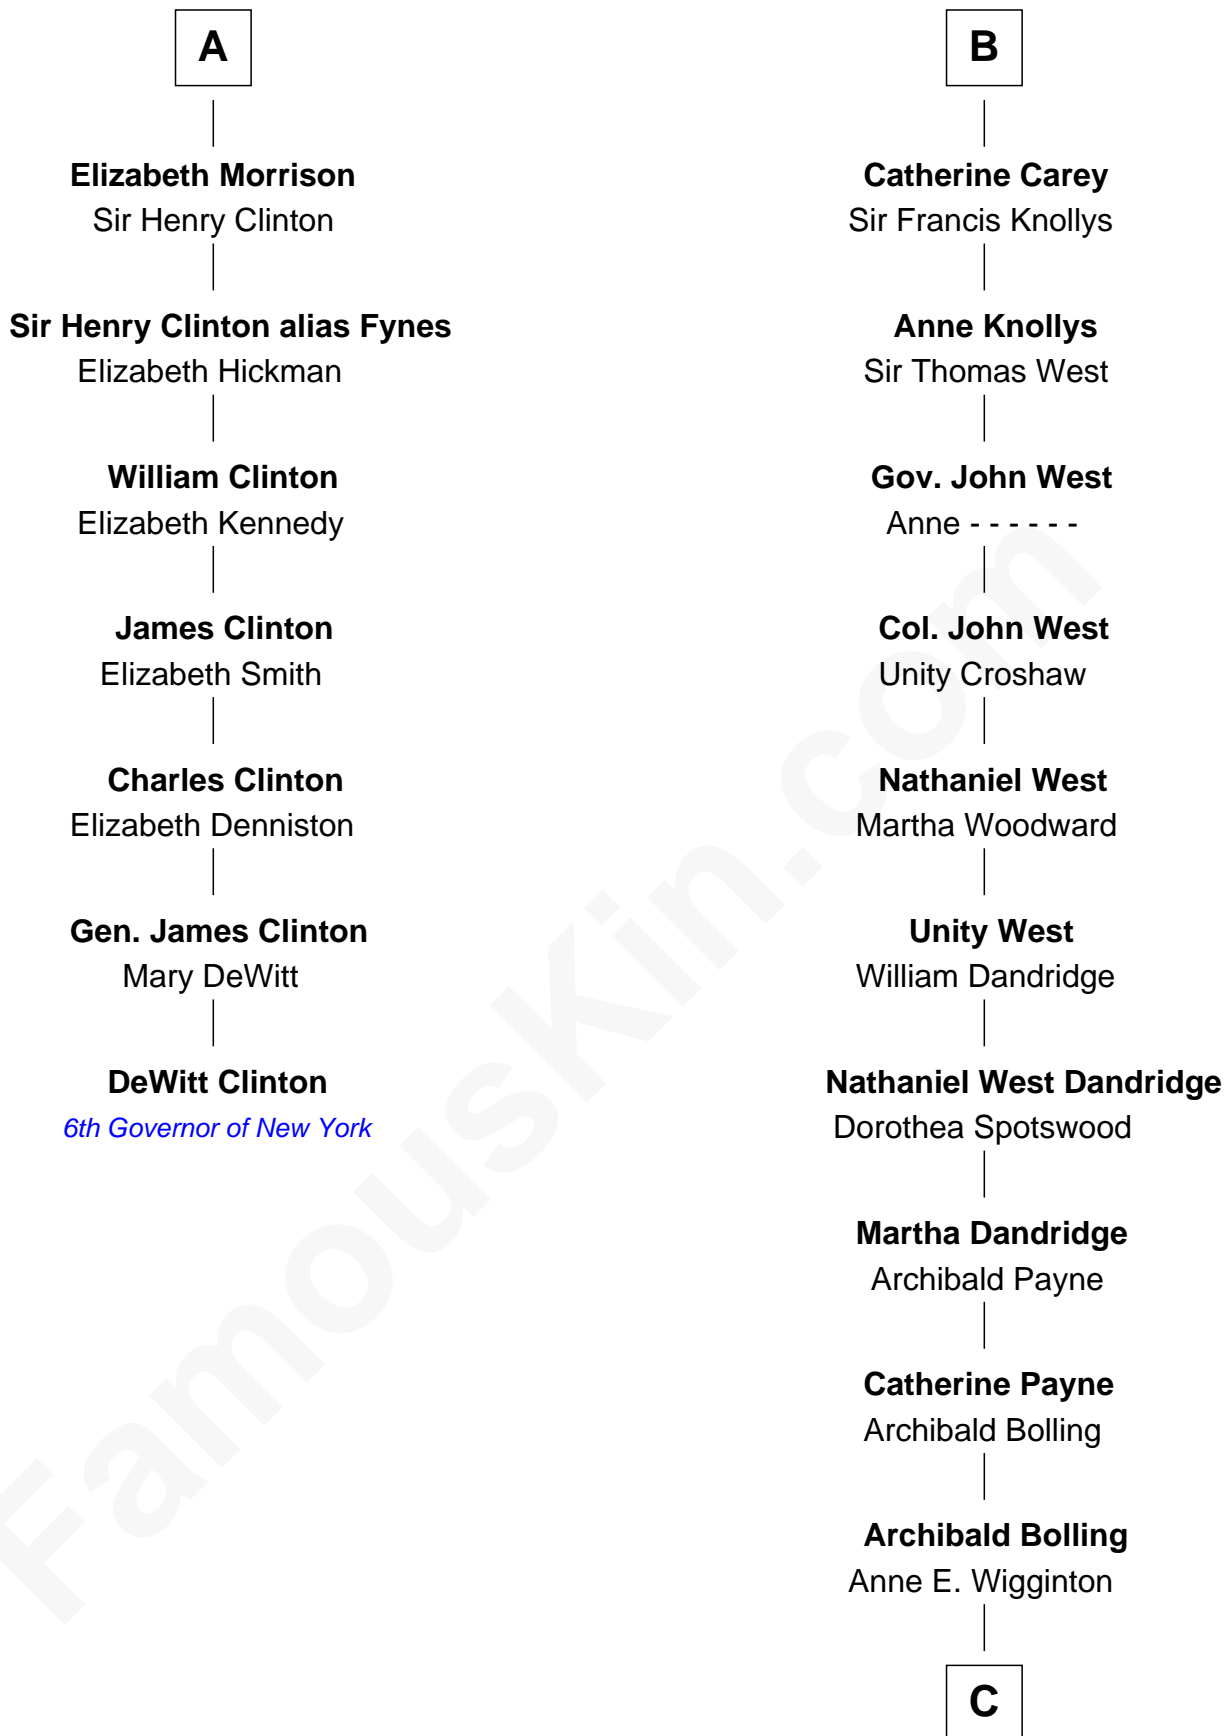

FamousKin.com

Relationship Chart of

DeWitt Clinton

6th Governor of New York

13th cousin 5 times removed of

Edith (Bolling) Wilson

First Lady of President Woodrow Wilson

C

William Holcombe Bolling

Sarah Spiers White

Edith (Bolling) Wilson

First Lady of Woodrow Wilson

FamousKin.com