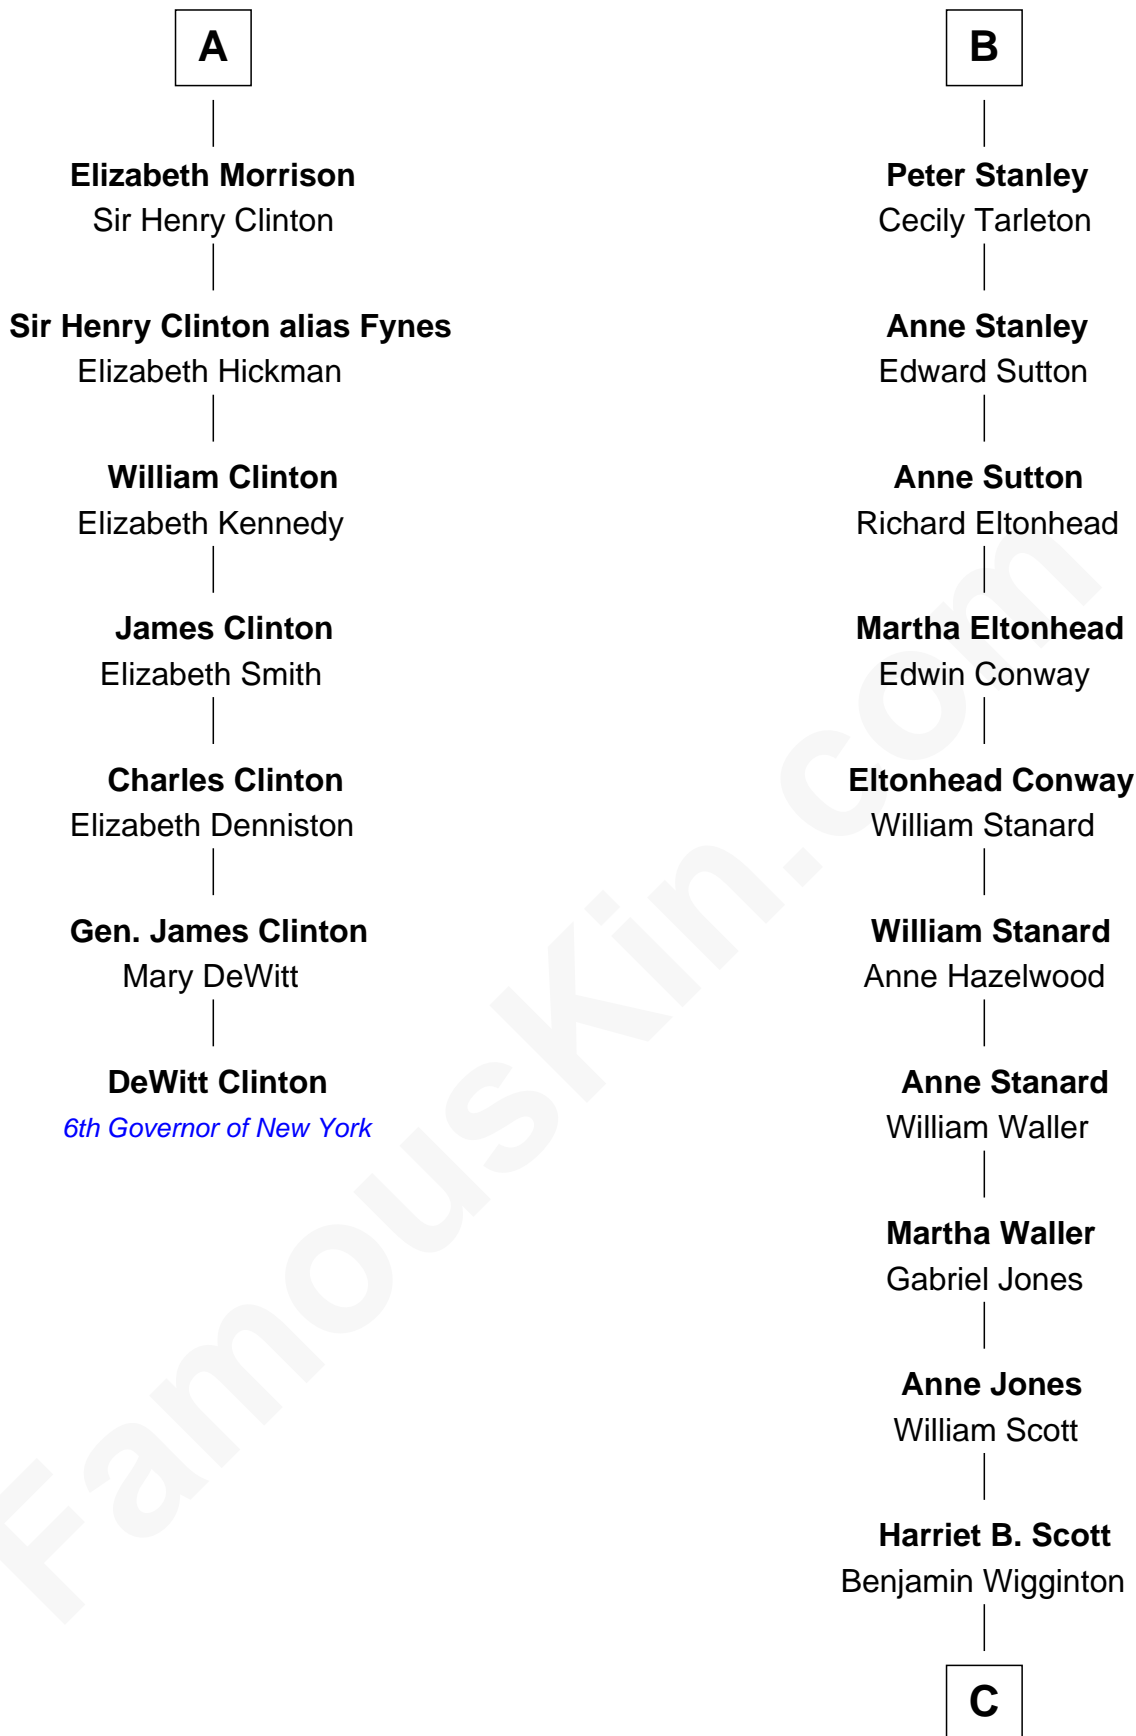

FamousKin.com

Relationship Chart of

DeWitt Clinton

6th Governor of New York

13th cousin 6 times removed of

Edith (Bolling) Wilson

First Lady of President Woodrow Wilson

C

Anne E. Wigginton

Archibald Bolling

William Holcombe Bolling

Sarah Spiers White

Edith (Bolling) Wilson

First Lady of Woodrow Wilson

FamousKin.com