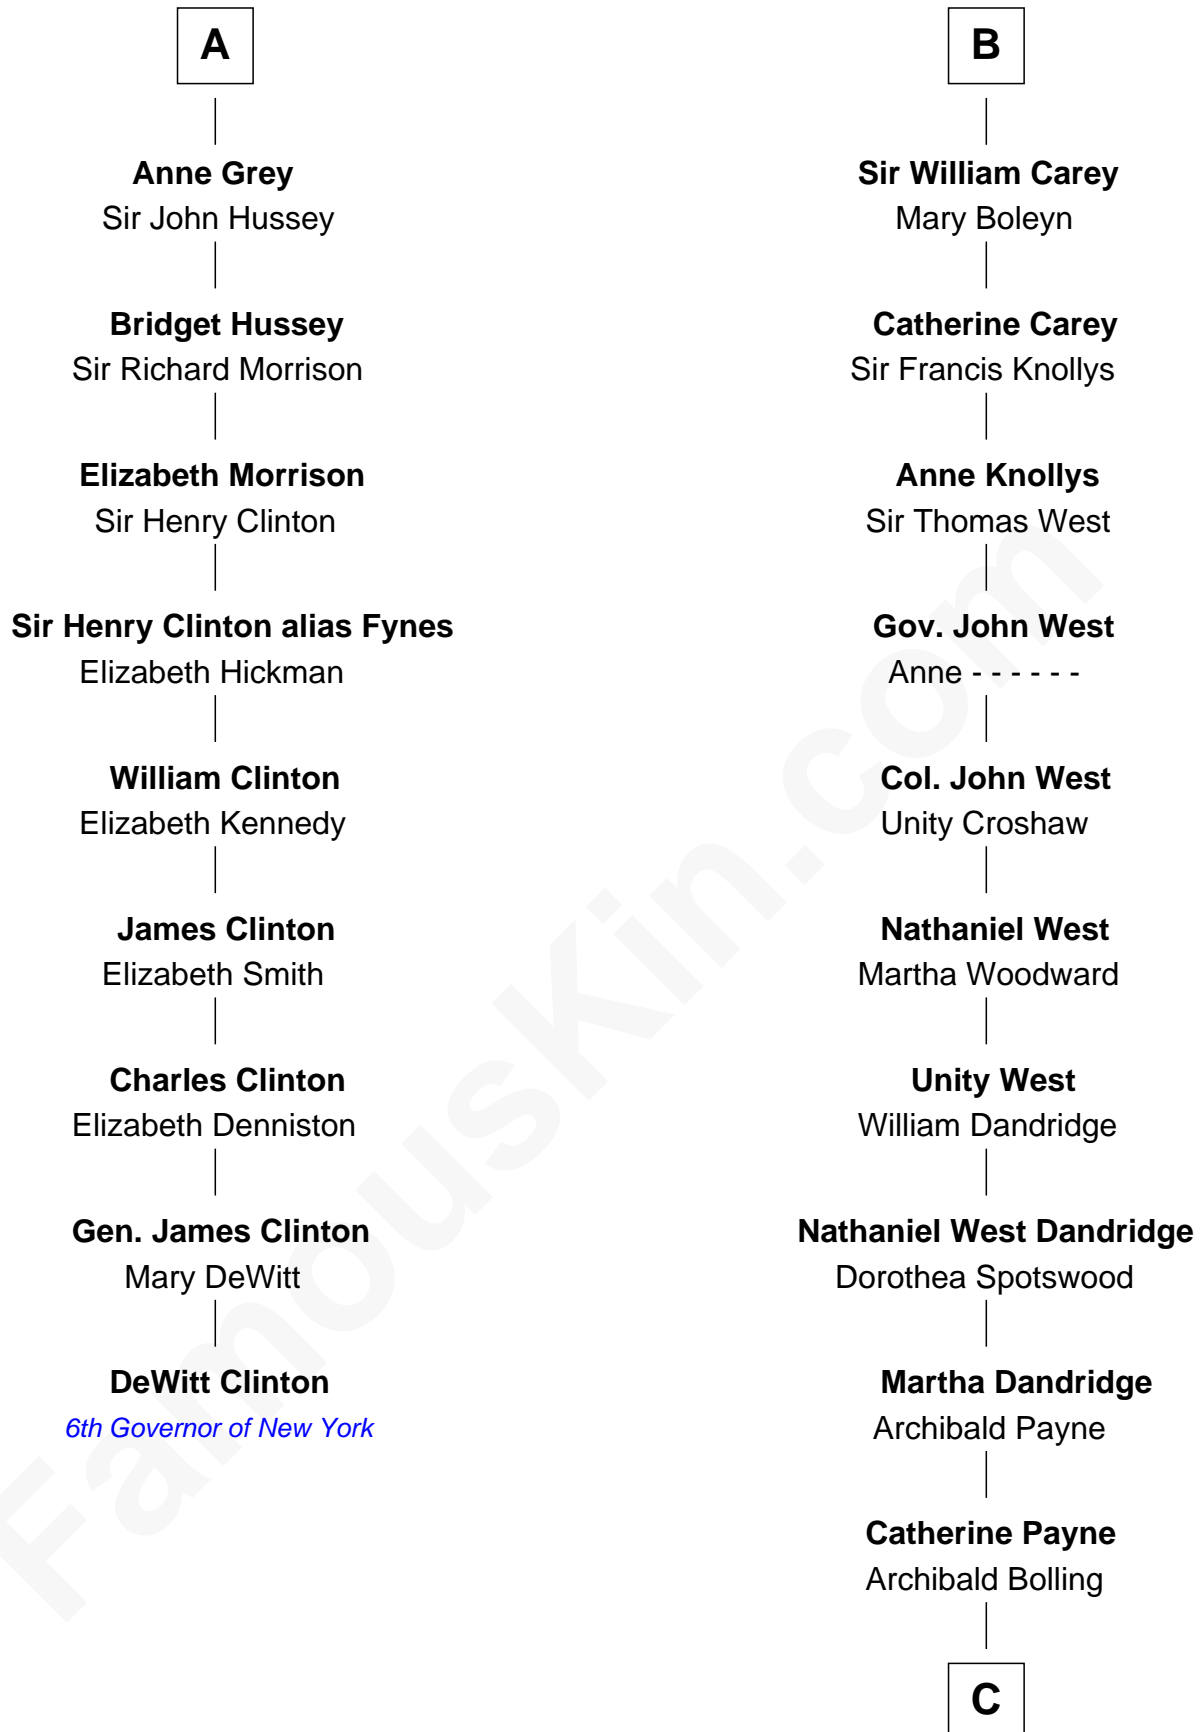

FamousKin.com

Relationship Chart of

DeWitt Clinton

6th Governor of New York

15th cousin 4 times removed of

Edith (Bolling) Wilson

First Lady of President Woodrow Wilson

Sir Gilbert de Clare

Joan of Acre

C

Archibald Bolling

Anne E. Wigginton

William Holcombe Bolling

Sarah Spiers White

Edith (Bolling) Wilson

First Lady of Woodrow Wilson