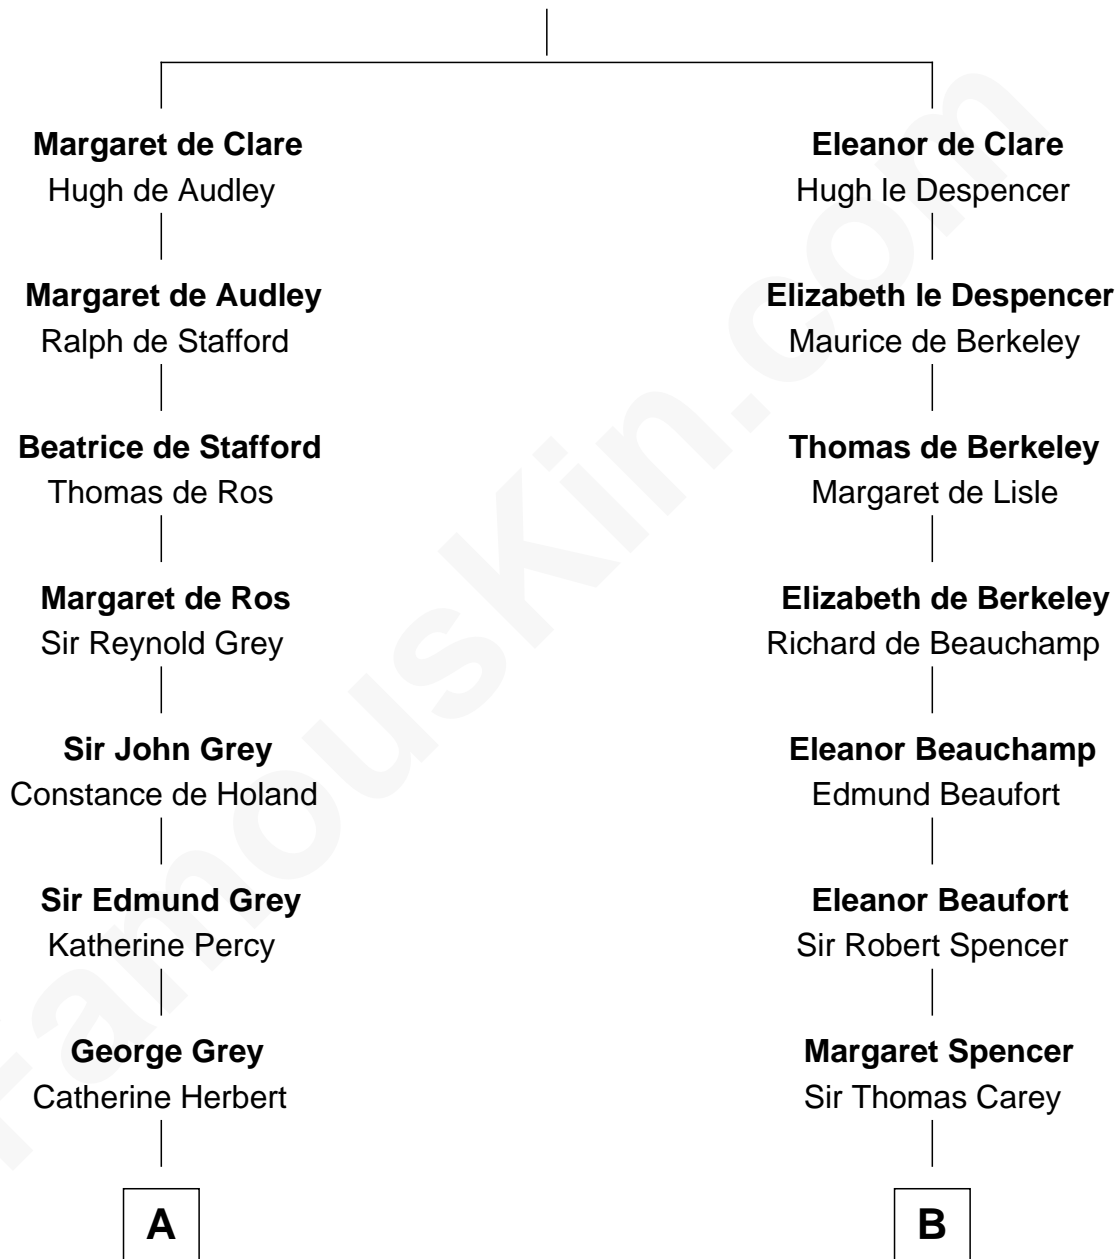

FamousKin.com

Relationship Chart of

DeWitt Clinton

6th Governor of New York

15th cousin 4 times removed of

Edith (Bolling) Wilson

First Lady of President Woodrow Wilson

Sir Gilbert de Clare

Joan of Acre

C

Archibald Bolling

Anne E. Wigginton

William Holcombe Bolling

Sarah Spiers White

Edith (Bolling) Wilson

First Lady of Woodrow Wilson