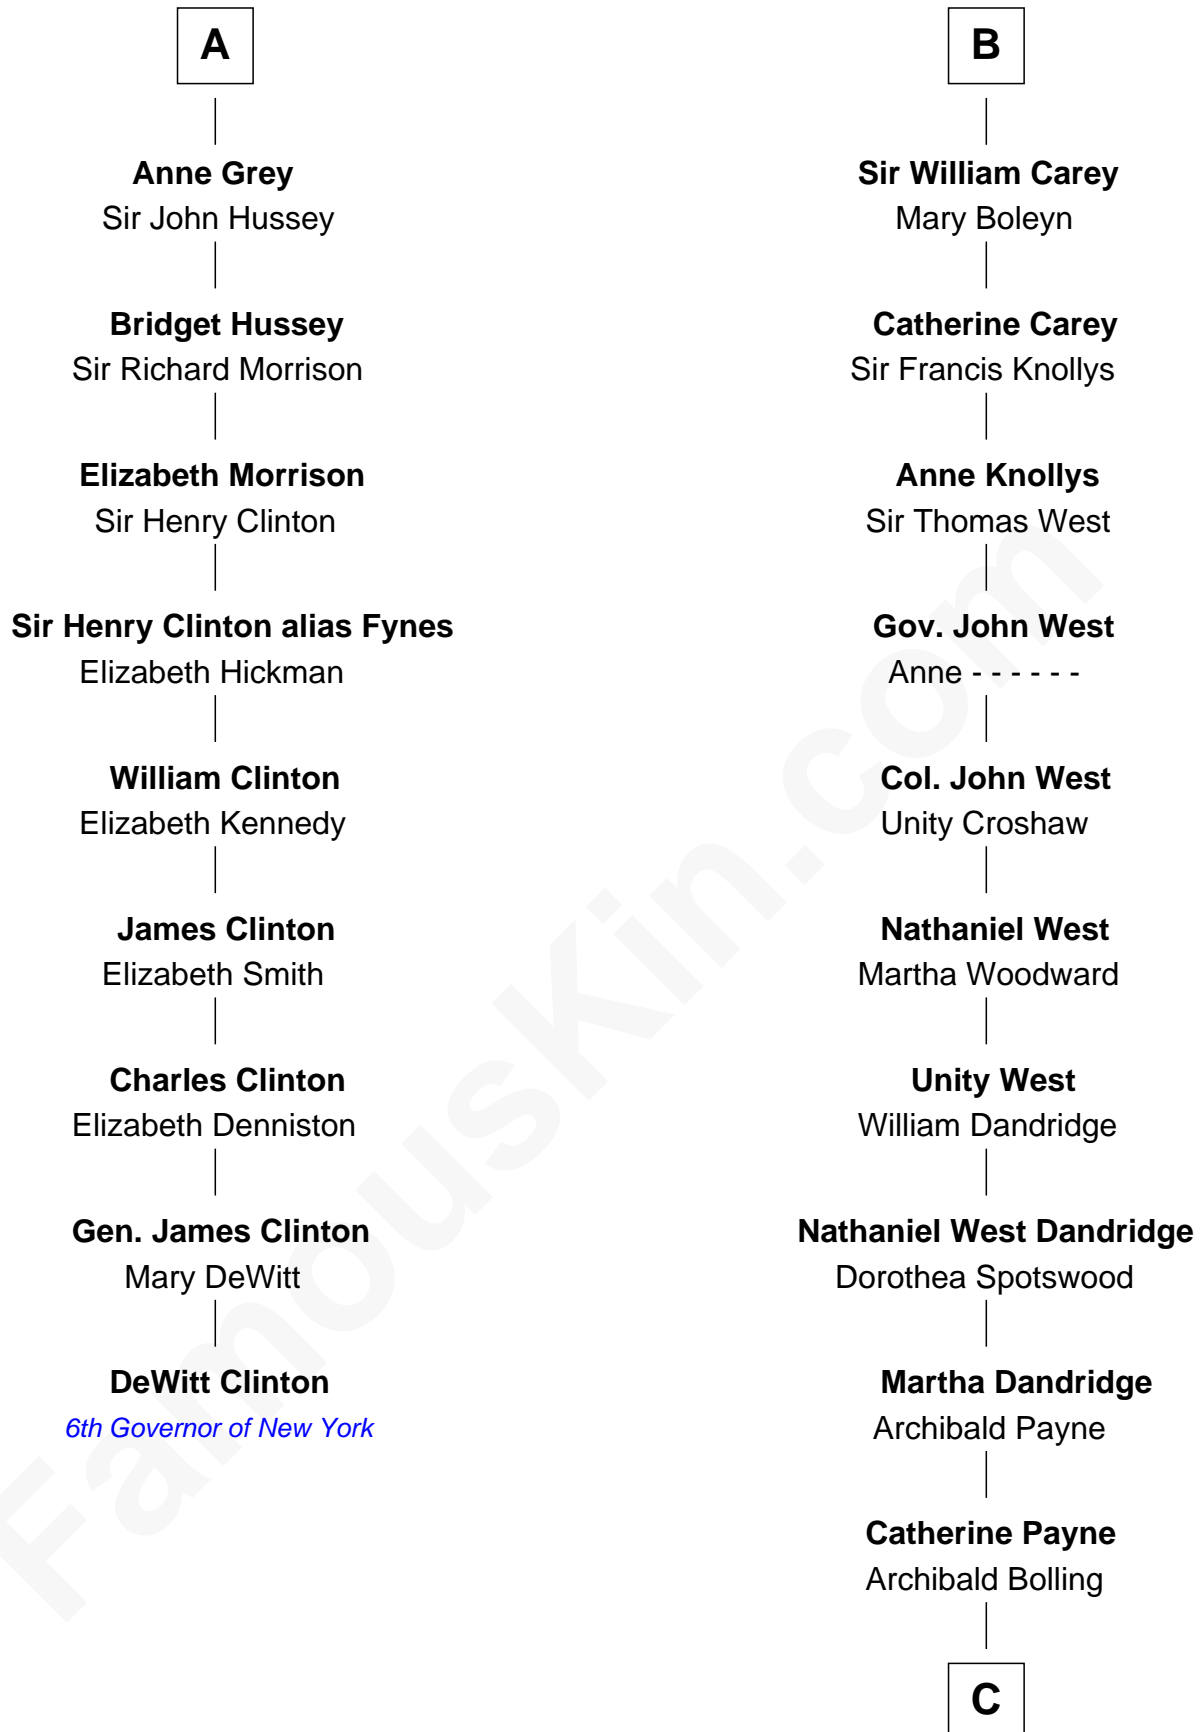

FamousKin.com

Relationship Chart of

DeWitt Clinton

6th Governor of New York

15th cousin 4 times removed of

Edith (Bolling) Wilson

First Lady of President Woodrow Wilson

Roger de Mortimer

Joan de Geneville

Sir Edmund Mortimer
Elizabeth de Badlesmere

Sir Roger de Mortimer
Philippa de Montagu

Edmund Mortimer
Philippa Plantagenet

Elizabeth Mortimer
Sir Henry Percy

Sir Henry Percy
Eleanor Neville

Katherine Percy
Sir Edmund Grey

George Grey
Catherine Herbert

A

Margaret de Mortimer
Thomas de Berkeley

Maurice de Berkeley
Elizabeth le Despencer

Thomas de Berkeley
Margaret de Lisle

Elizabeth de Berkeley
Richard de Beauchamp

Eleanor Beauchamp
Edmund Beaufort

Eleanor Beaufort
Sir Robert Spencer

Margaret Spencer
Sir Thomas Carey

B

C

Archibald Bolling

Anne E. Wigginton

William Holcombe Bolling