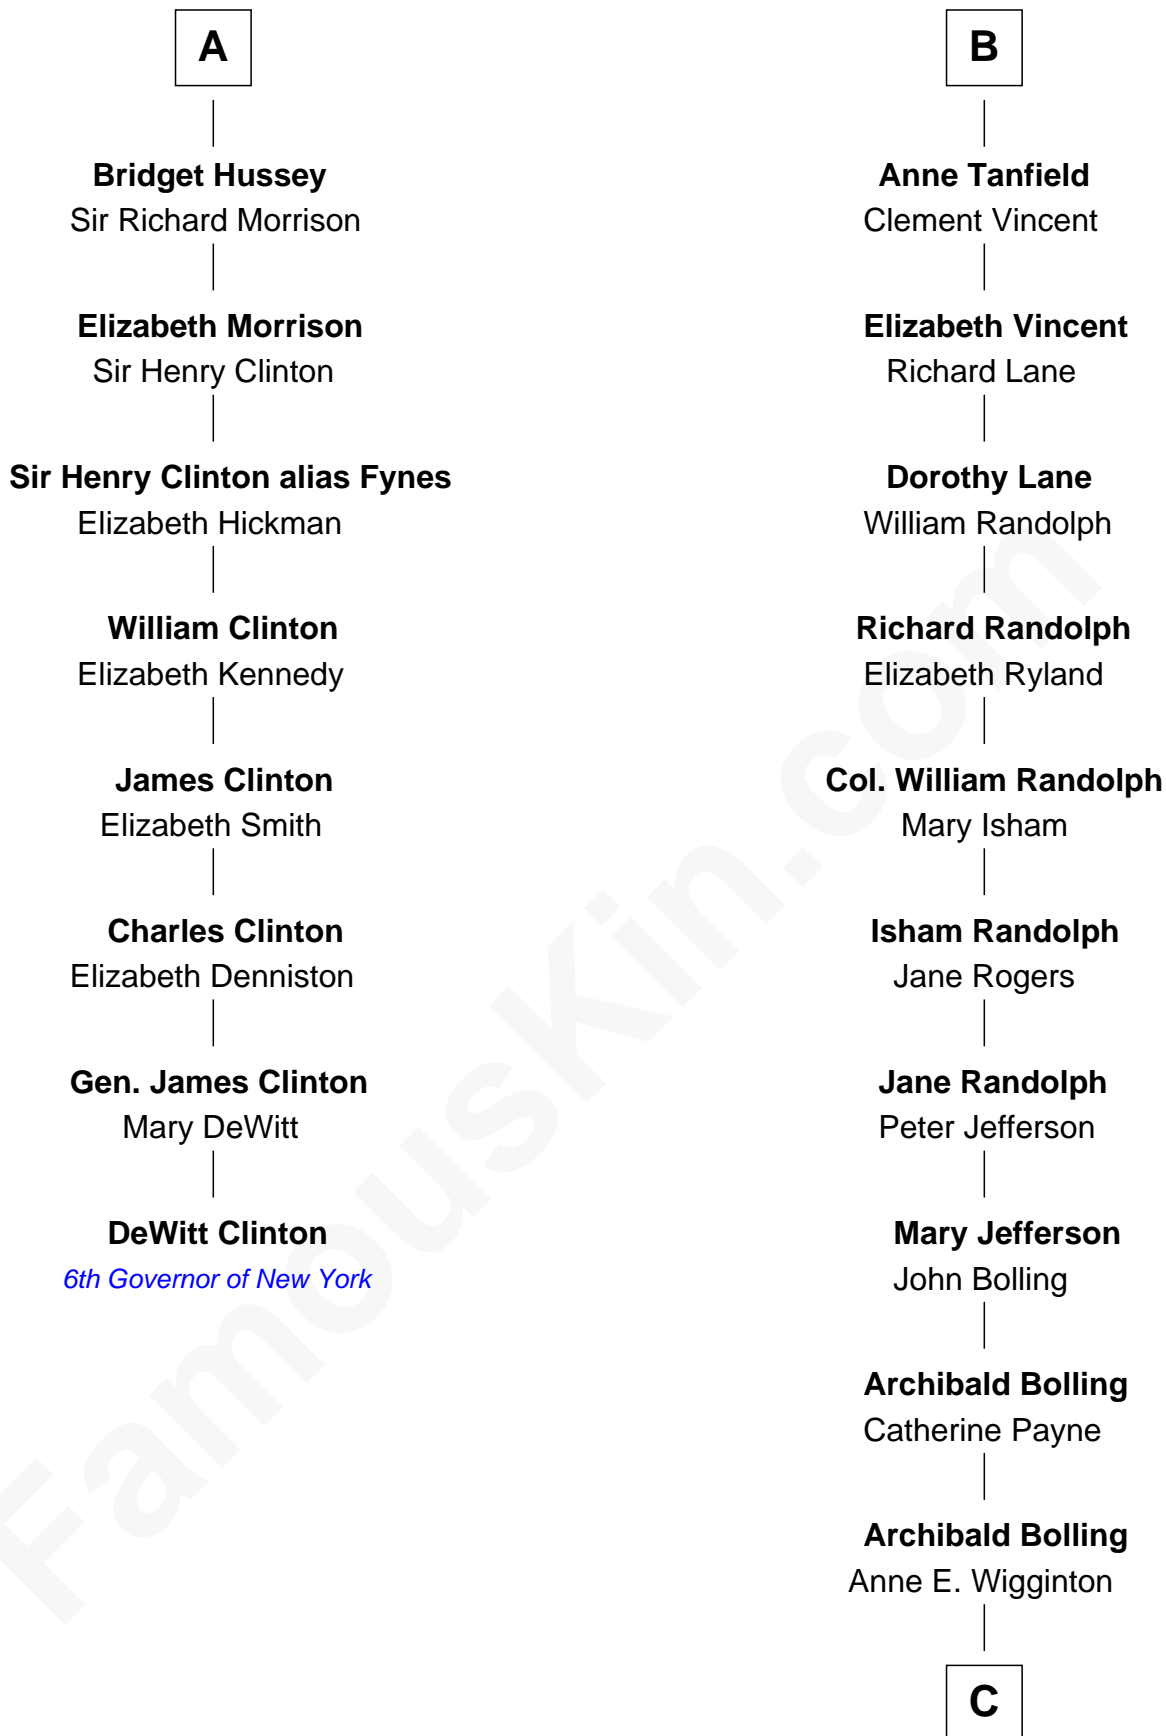

FamousKin.com

Relationship Chart of

DeWitt Clinton

6th Governor of New York

14th cousin 4 times removed of

Edith (Bolling) Wilson

First Lady of President Woodrow Wilson

C

William Holcombe Bolling

Sarah Spiers White

Edith (Bolling) Wilson

First Lady of Woodrow Wilson

FamousKin.com