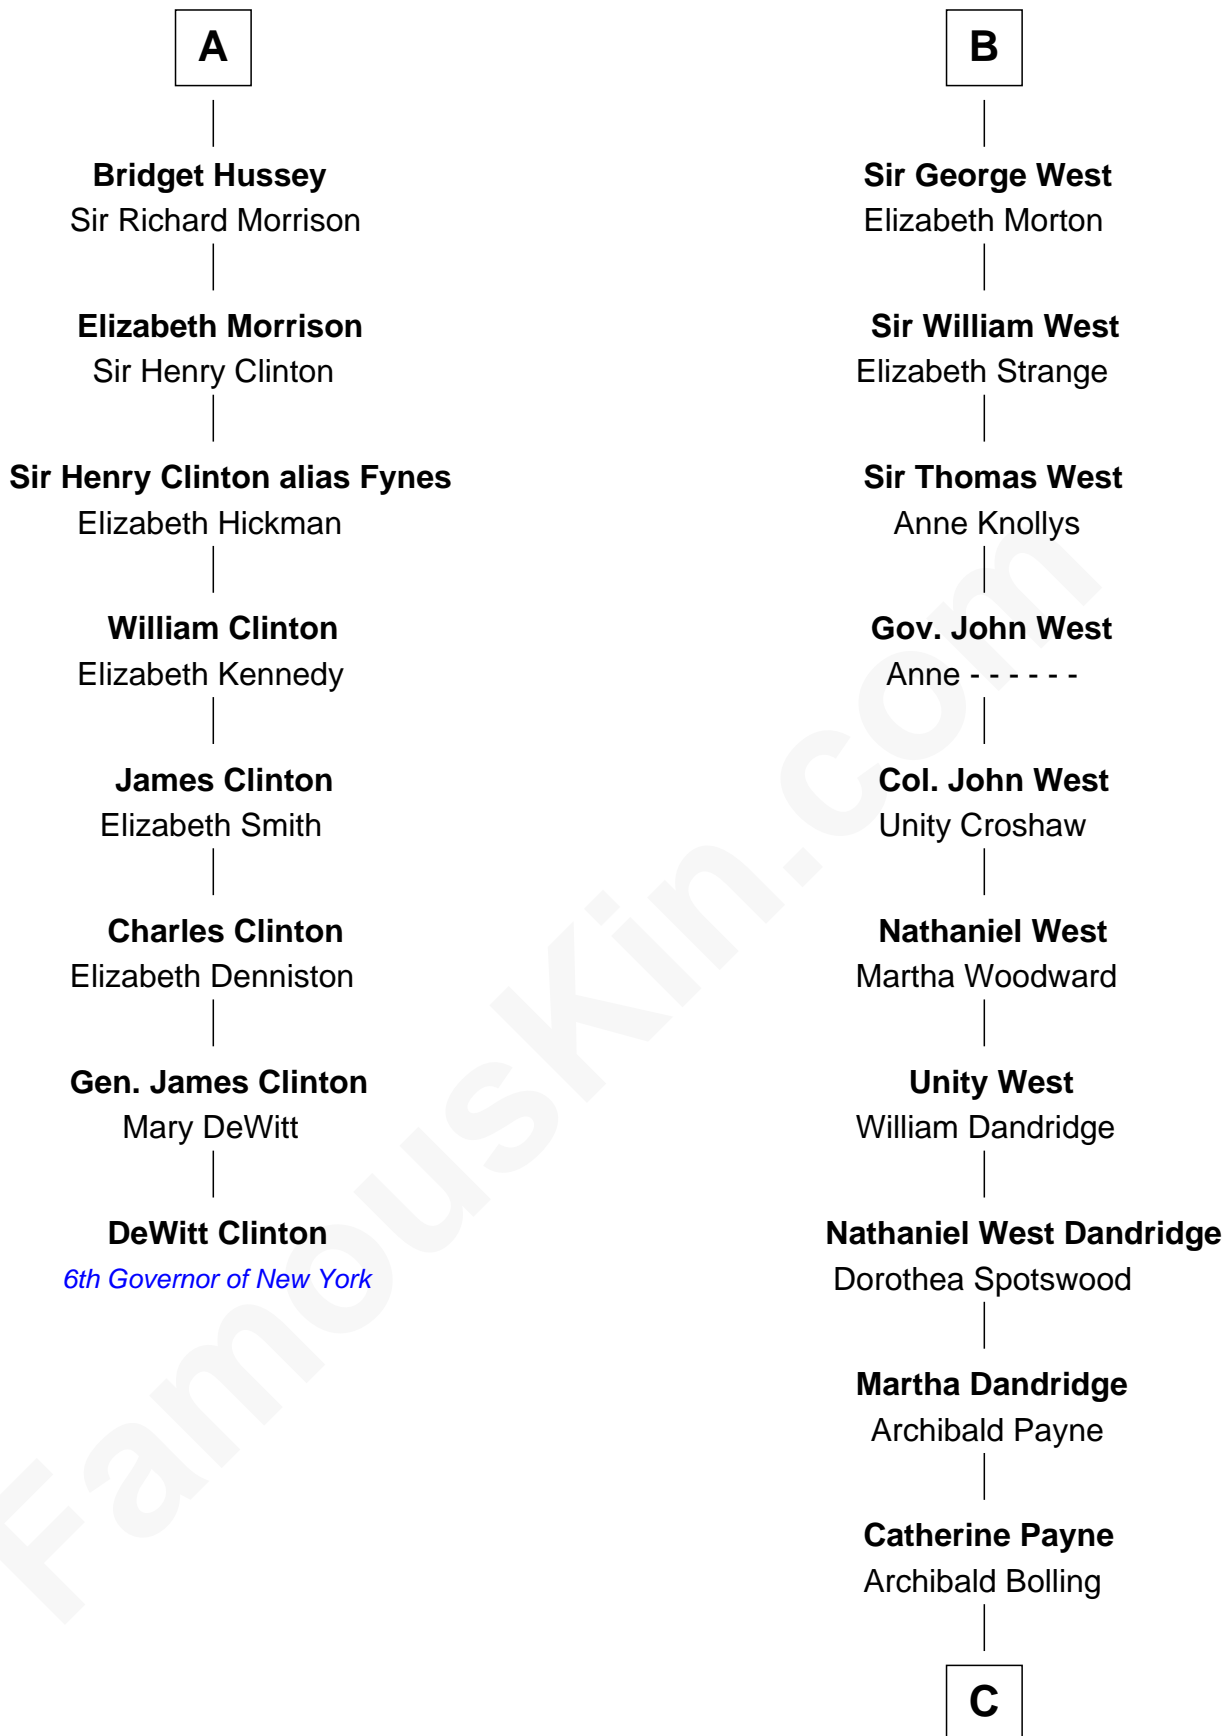

FamousKin.com

Relationship Chart of

DeWitt Clinton

6th Governor of New York

14th cousin 5 times removed of

Edith (Bolling) Wilson

First Lady of President Woodrow Wilson

C

Archibald Bolling

Anne E. Wigginton

William Holcombe Bolling

Sarah Spiers White

Edith (Bolling) Wilson

First Lady of Woodrow Wilson

FamousKin.com