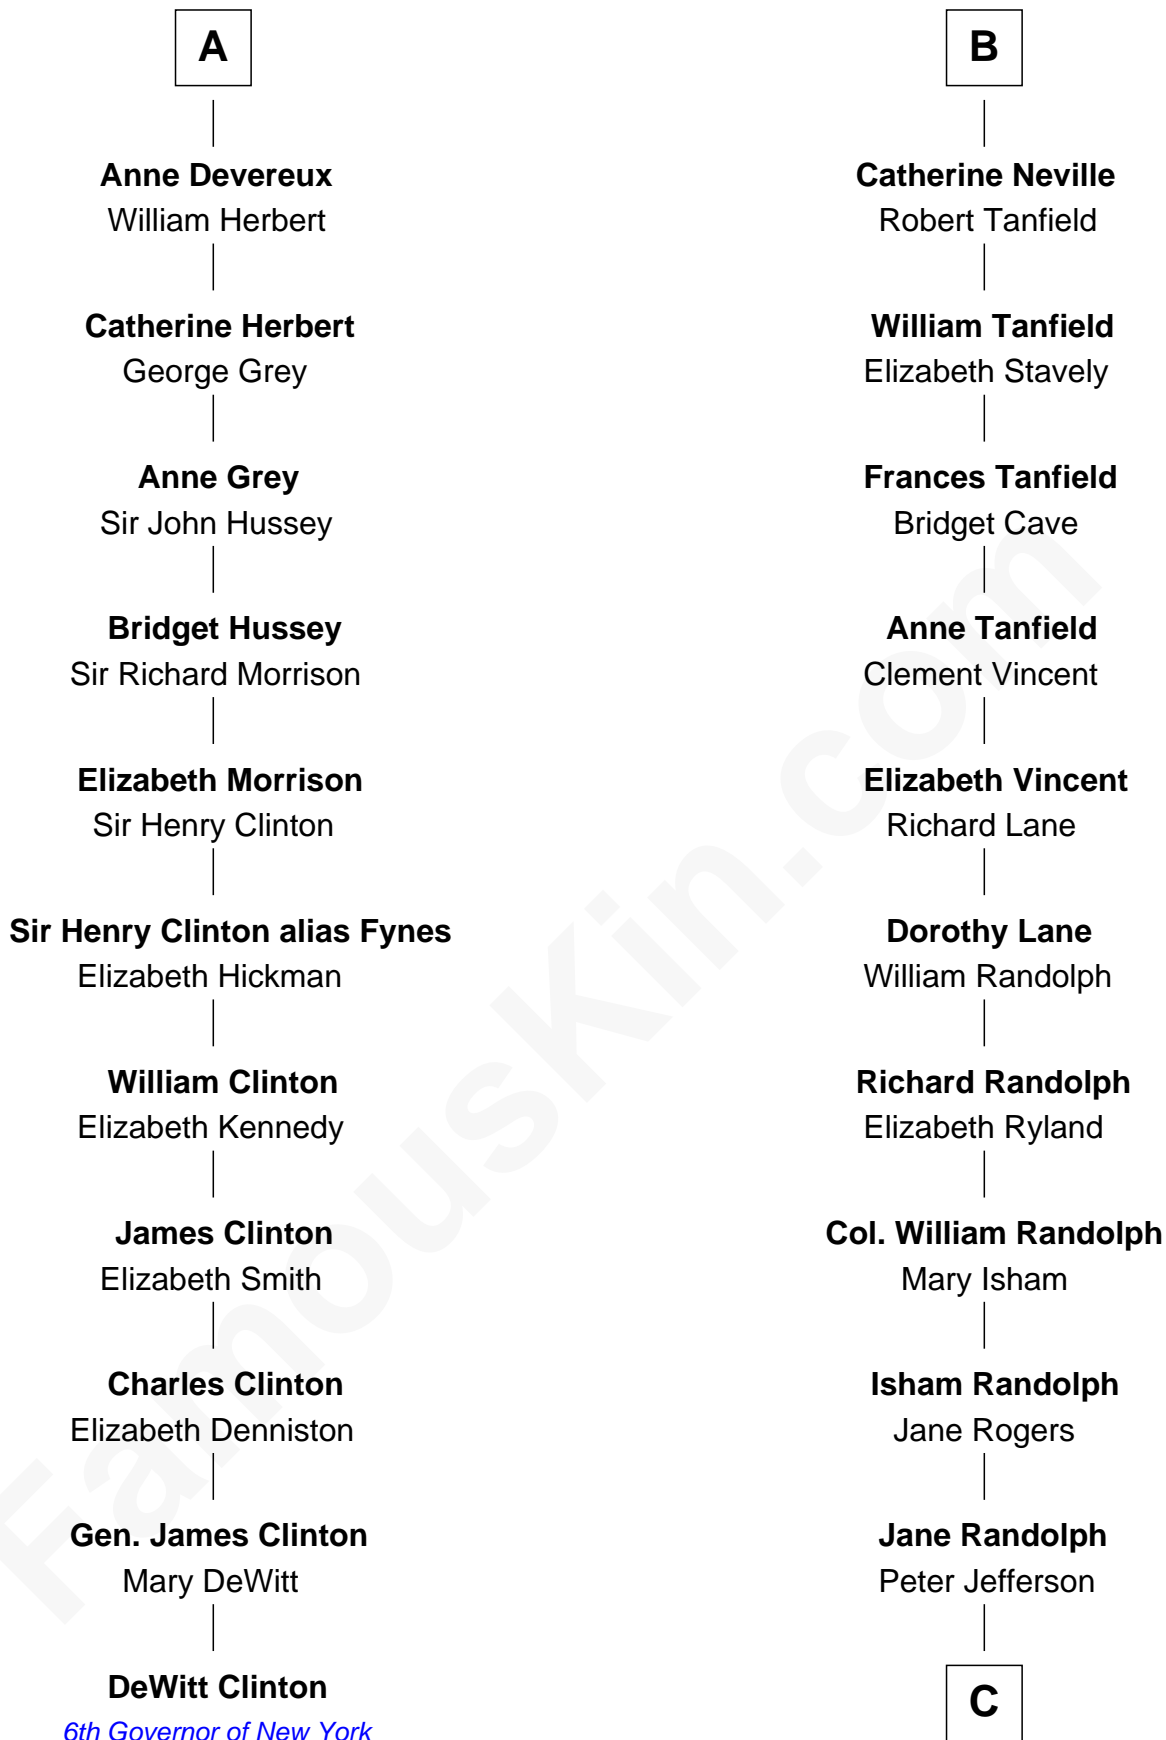

FamousKin.com

Relationship Chart of

DeWitt Clinton

6th Governor of New York

17th cousin 4 times removed of

Edith (Bolling) Wilson

First Lady of President Woodrow Wilson

Sir Humphrey de Bohun

Eleanor de Braiose

Margery de Bohun
Sir Thebaud de Verdun

Sir Thebaud de Verdun
Maud Mortimer

Margery de Verdun
Sir John Crophull

Thomas Crophull
Sybil Delabere

Agnes Crophull
Sir Walter Devereux

Sir Walter Devereux
Elizabeth Bromwich

Sir Walter Devereux
Elizabeth Merbery

A

Humphrey de Bohun
Maud de Fiennes

Humphrey de Bohun
Elizabeth Plantagenet

Sir William de Bohun
Elizabeth de Badlesmere

Elizabeth de Bohun
Sir Richard Fitzalan

Elizabeth Fitzalan
Sir Thomas Mowbray

Margaret Mowbray
Sir Robert Howard

Katherine Howard
Sir Edward Neville

B

C

Mary Jefferson

John Bolling

Archibald Bolling

Catherine Payne