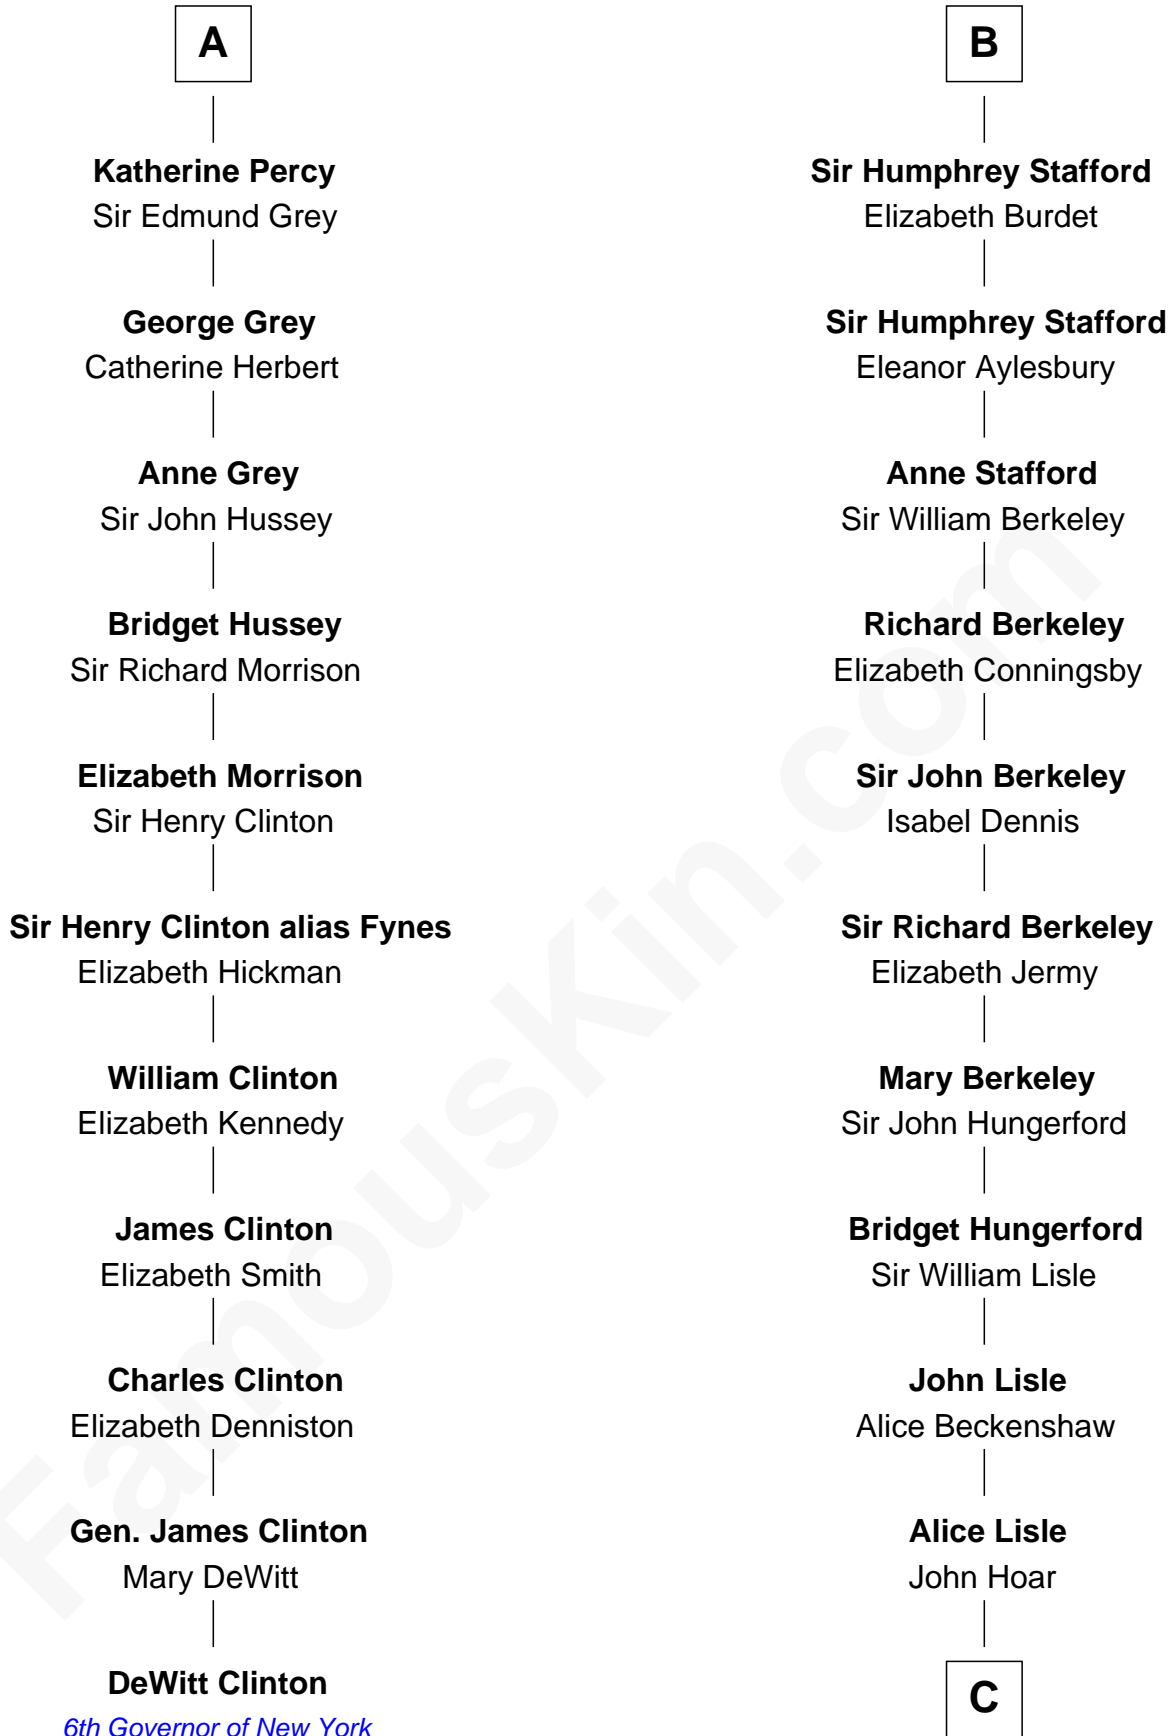

# FamousKin.com Relationship Chart of

**DeWitt Clinton**

*6th Governor of New York*

17th cousin 3 times removed of

**Samuel Prescott**

*Completed Paul Revere's Midnight Ride*

**C**

**Elizabeth Hoar**  
Jonathan Prescott

**Dr. Jonathan Prescott**  
Rebecca Bulkeley

**Dr. Abel Prescott**  
Abigail Brigham

**Samuel Prescott**  
*Completed Paul Revere's Ride*

FamousKin.com