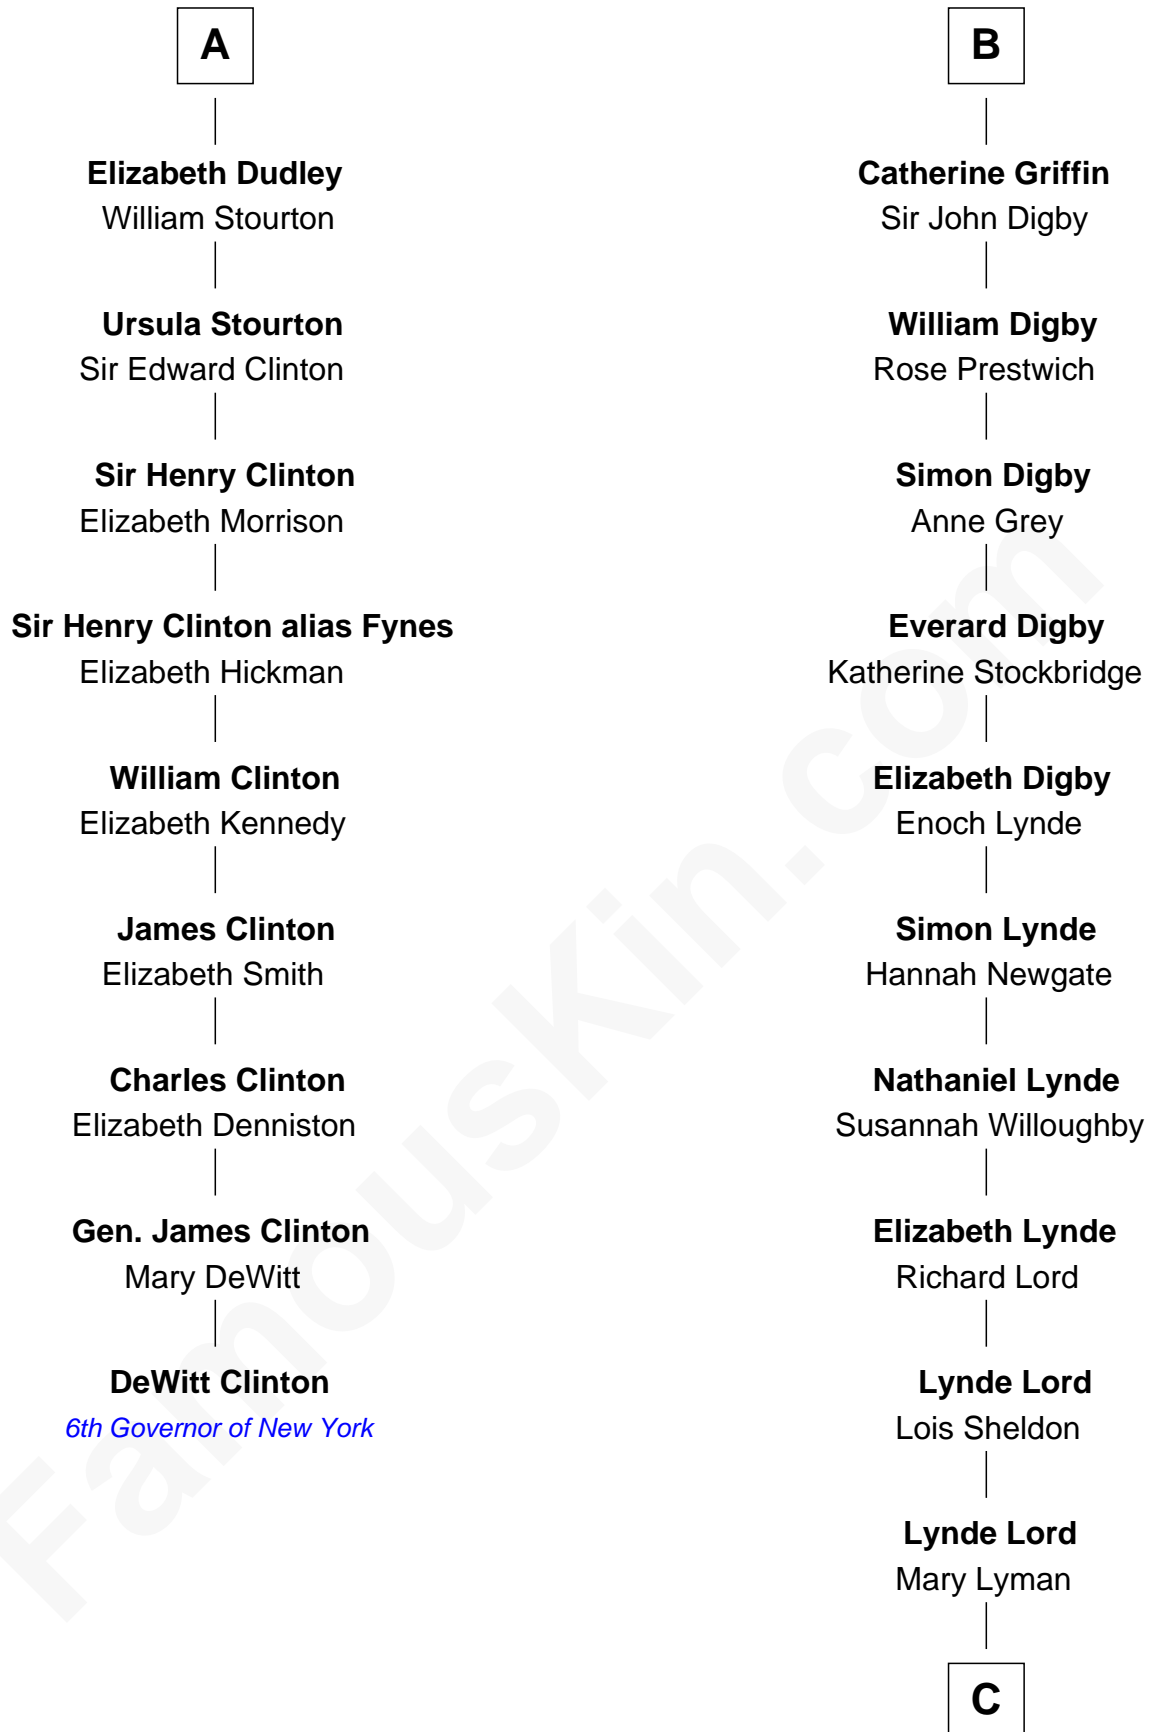

FamousKin.com Relationship Chart of

DeWitt Clinton

6th Governor of New York

15th cousin 4 times removed of

J.P. Morgan

American Banker and Art Collector

Sir William de Cantilupe

Eve de Braiose

C

—
Mary Sheldon Lord

John Pierpont

—
Juliet Pierpont

Junius Spencer Morgan

—
J.P. Morgan

American Banker and Art Collector

FamousKin.com