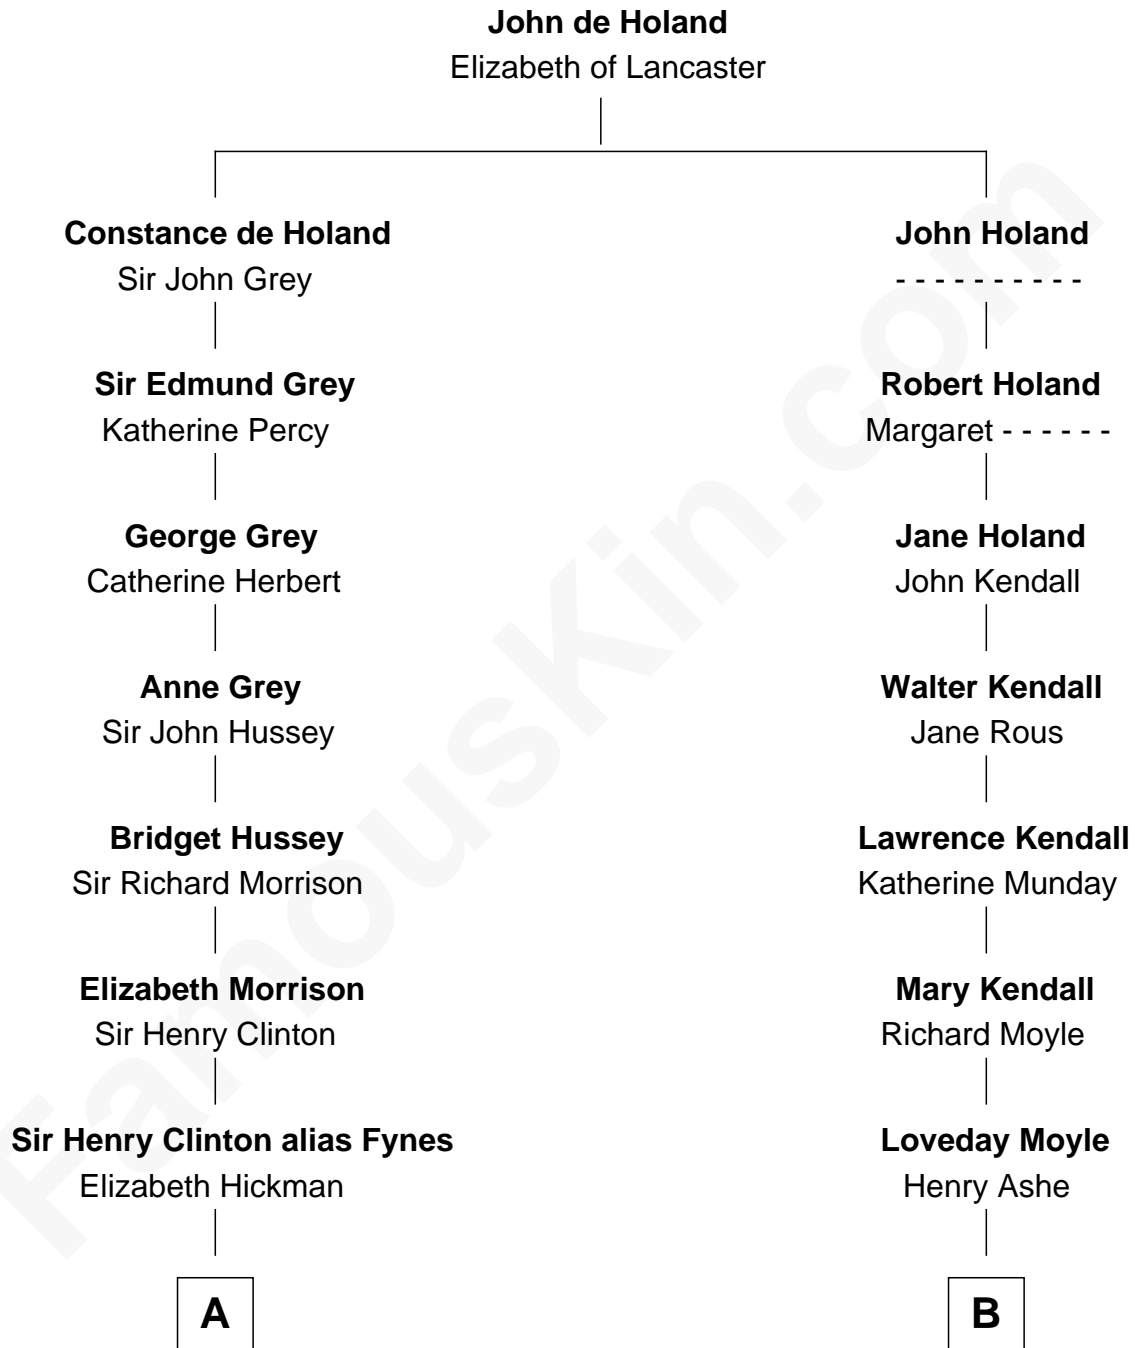

## Relationship Chart of

### DeWitt Clinton

6th Governor of New York

11th cousin 5 times removed of

### Juliette Gordon Low

Founder of the Girl Scouts

**A**

**William Clinton**  
Elizabeth Kennedy

**James Clinton**  
Elizabeth Smith

**Charles Clinton**  
Elizabeth Denniston

**Gen. James Clinton**  
Mary DeWitt